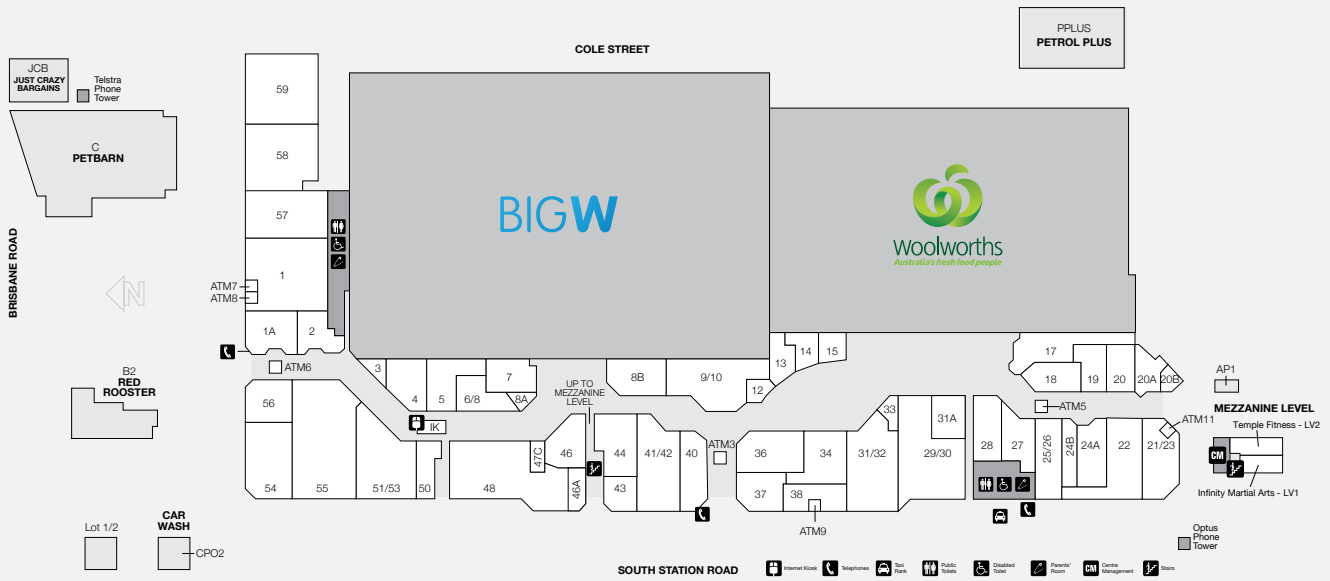

GROSS LEASABLE AREA (M2)

1,257

CAR PARKS
1,025 ARE UNDERCOVER

3.35m

ANNUAL CUSTOMER VISITS

MAJORS

- WOOLWORTHS
- BIG W

DEMOGRAPHICS

YOUNG FAMILIES,
BLUE COLLAR
WORKERS

MARKET

123,563

TRADE AREA POPULATION

BOOVAL FAIR

STORE	LOCATION	STORE	LOCATION	STORE	LOCATION
MAJORS		Red Rooster	B2	Supercuts Hairdressing	37
BIG W		Subway	1A	Vibe Nail Studios	24A
Woolworths		FRESH FOOD / LIQUOR		HOMEWARES	
BANKS & FINANCIAL		BWS	17	Loot Homewares	34
ANZ ATM	ATM6	Harvest Markets	31/32	Robins Kitchen	28
ATM2GO	ATM5	FASHION - ACCESSORIES		Technology Traders	4
BOQ	38	Strandbags	6/8	GENERAL	
BOQ ATM	ATM9	FASHION - FEMALE		Booval Nextra News	51/53
CBA ATM	ATM7	Be Me	46	EB Games	27
CBA ATM	ATM8	Millers	5	Flight Centre	25/26
Heritage Bank	21/23	Rockmans	36	Go Dollars	48
Heritage Bank ATM	ATM11	Suzanne Grae	8B	Helloworld Travel	20A
redi ATM	ATM3	FASHION - MALE		Infinity Martial Arts	LV1
Westpac	58	Lowes Menswear	9/10	Just Crazy Bargains	JCB
FOOD EAT IN & TAKEAWAY		FOOTWEAR		Lifeline	55
A1 Sushi	47C	Williams the Shoemen	44	Petbarn	C
Asian Delight	13	JEWELLERY & GIFTS		Police Beat	46A
The Cheesecake Shop	57	Prouds The Jewellers	18	Star Discount Chemist	29/30
The Coffee Club	41/42	HAIR & BEAUTY		Temple Fitness	LV2
Diggers Delight	14	Amaze Beauty	50	Tobacco Station	3
Donut King	33	Booval Gentlemen's Barber	20B	MOBILE PHONES	
Meet 'N' Eat Café	12	Gaye's Hair Fashion	20	Yes! Optus	7
Origin Kebabs	15	Healers Therapy	19		