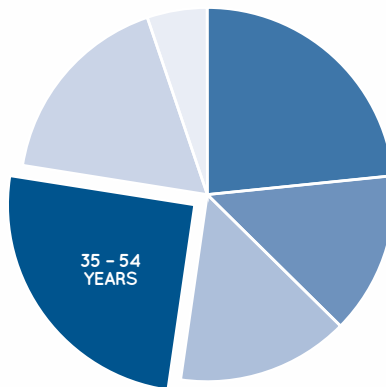

AGE PROFILE

0-14 YEARS	23.4%
15-24 YEARS	14%
25-34 YEARS	14.9%
35-54 YEARS	25.2%
55-74 YEARS	17.3%
75+ YEARS	5.2%

KEY FEATURES

60

NUMBER OF RETAILERS

132m

TOTAL ANNUAL SALES (\$)

23,249