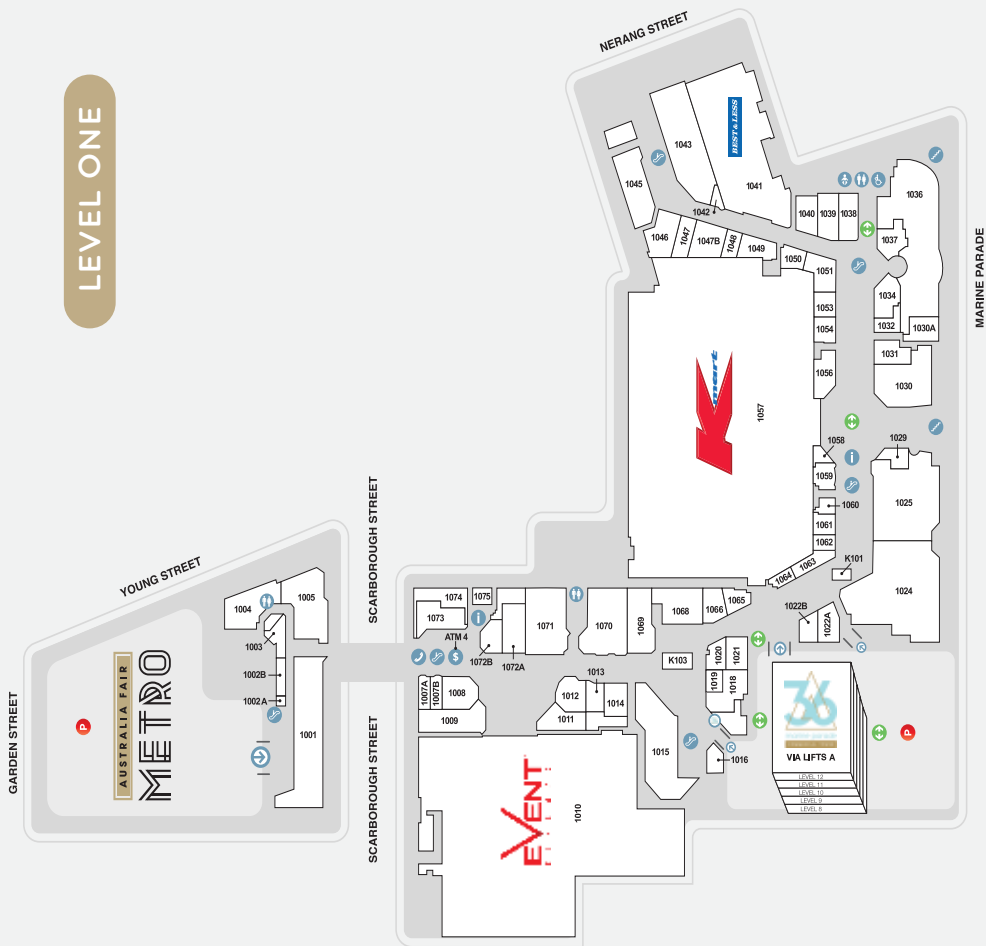

CAR PARKS*

13m

ANNUAL CUSTOMER VISITS*

MAJORS

- COLES
- WOOLWORTHS
- KMART
- EVENT CINEMAS

DEMOGRAPHICS

CBD WORKERS, STUDENTS, YOUNG FAMILIES, SENIORS, ASIAN MARKET, TOURISTS

MARKET

341,000

TRADE AREA POPULATION*

LEVEL ONE

BASEMENT

GROUND LEVEL

- Parking
- Disabled Toilets
- Lifts
- Stairs
- Toilets
- Customer Service Desk
- Escalators
- Parents Room
- Buses
- Taxi
- Entry
- ATM
- 36 Marine Parade Commercial Tower Foyer
- Paystations