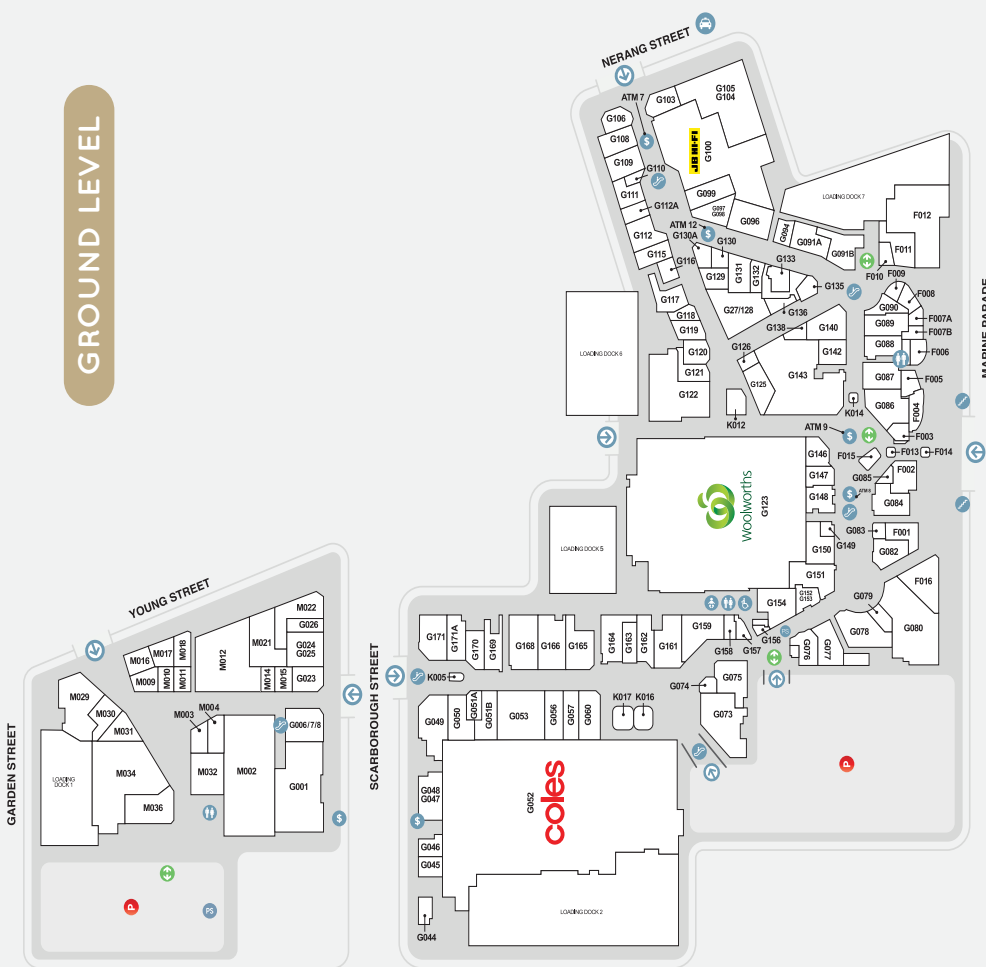

341,000

TRADE AREA POPULATION*

LEVEL ONE

BASEMENT

GROUND LEVEL

- Parking
- Disabled Toilets
- Lifts
- Stairs
- Toilets
- Customer Service Desk
- Escalators
- Parents Room
- Buses
- Taxi
- Entry
- ATM
- 36 Marine Parade Commercial Tower Foyer
- Paystations