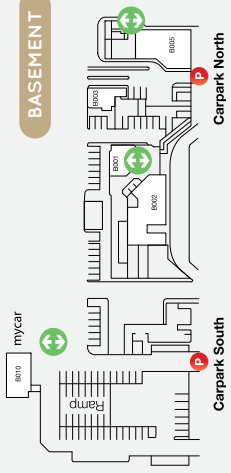

341,000

TRADE AREA POPULATION*

LEVEL ONE

BASEMENT

GROUND LEVEL

- Parking
- Disabled Toilets
- Lifts
- Stairs
- Toilets
- Customer Service Desk
- Escalators
- Parents Room
- Buses
- Taxi
- Entry
- ATM
- 36 Marine Parade Commercial Tower Foyer
- Paystations