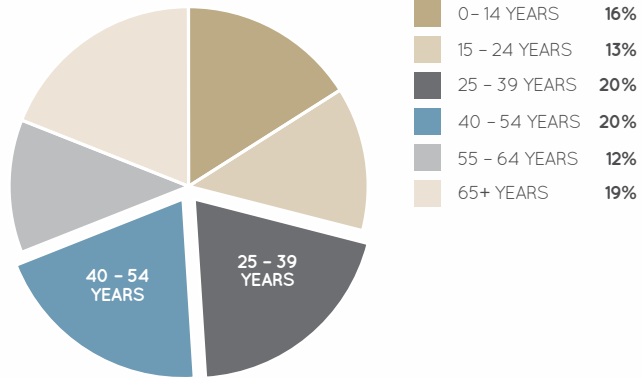

AGE PROFILE

Australia Fair is the shopping hub of the Gold Coast CBD, providing an appealing mix of retail, leisure and entertainment.

With the evolution of the official Southport CBD and an associated boost in local economic indicators, Australia Fair is capitalising on its central location to leverage incredible retail opportunities for those who share the vision in establishing themselves in a progressive, urban city centre.