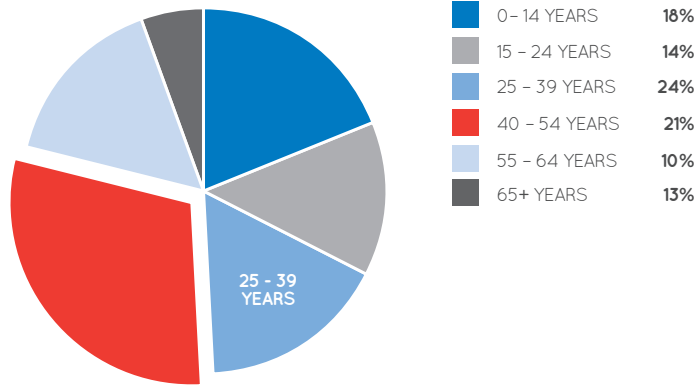

AGE PROFILE

KEY FEATURES

54

NUMBER OF RETAILERS

121m

TOTAL ANNUAL SALES (\$)

17,470

GROSS LEASABLE AREA (M2)