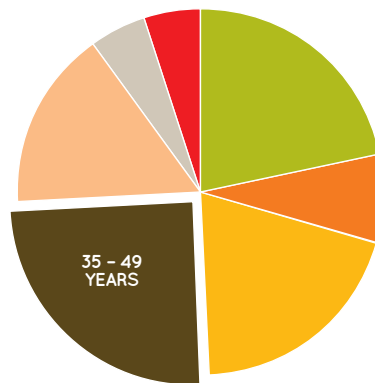

AGE PROFILE

0 - 14 YEARS	22%
15 - 19 YEARS	8%
20 - 34 YEARS	20%
35 - 49 YEARS	25%
50 - 64 YEARS	16%
65 - 74 YEARS	5%
75 + YEARS	5%

KEY FEATURES

65

NUMBER OF
RETAILERS

77m

TOTAL ANNUAL SALES (\$)

17,699