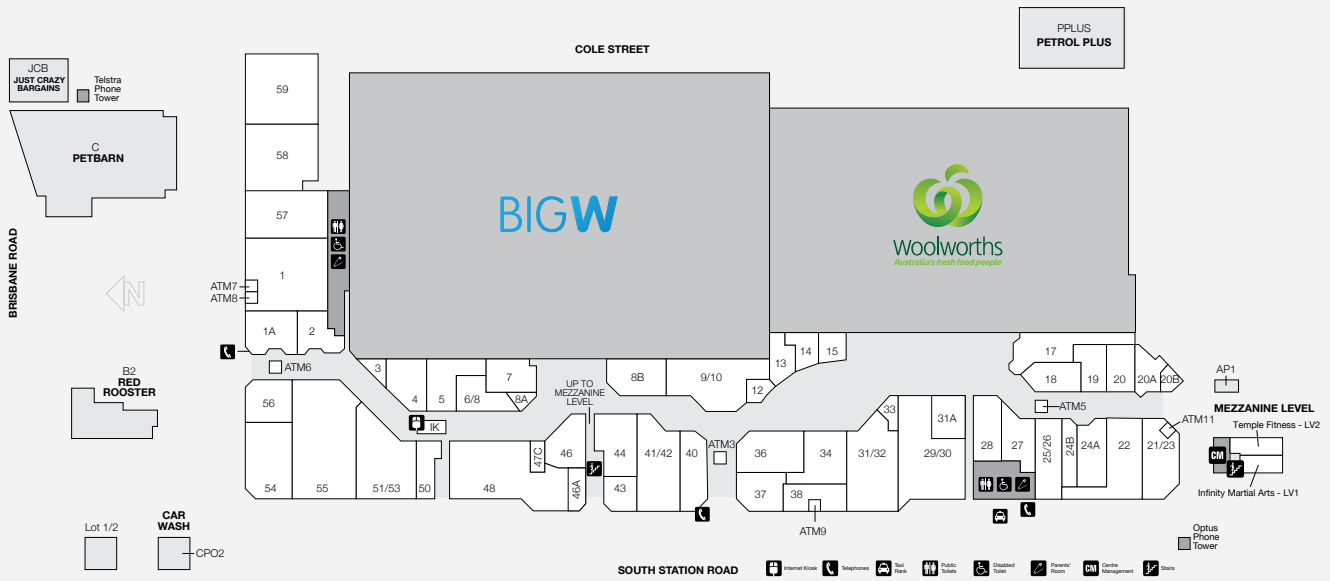

## DEMOGRAPHICS

YOUNG FAMILIES,  
BLUE COLLAR  
WORKERS

MARKET

123,563

TRADE AREA POPULATION

STORE	LOCATION	STORE	LOCATION	STORE	LOCATION
<b>MAJORS</b>		Origin Kebabs	15	Booval Gentlemen's Barber	20B
BIG W		Red Rooster	B2	Gaye's Hair Fashion	20
Woolworths		Subway	1A	Healers Therapy	19
<b>BANKS &amp; FINANCIAL</b>		<b>FRESH FOOD / LIQUOR</b>		Supercuts Hairdressing	37
ANZ ATM	ATM6	BWS	17	Vibe Nail Studios	24A
BOQ	38	Harvest Markets	31/32	<b>HOMEWARES</b>	
BOQ ATM	ATM9	<b>FASHION - ACCESSORIES</b>		Loot Homewares	55
CBA	1	Strandbags	6/8	Robins Kitchen	28
CBA ATM	ATM5	<b>FASHION - FEMALE</b>		Technology Traders	4
CBA ATM	ATM7	Be Me	46	<b>GENERAL</b>	
CBA ATM	ATM8	Crossroads	34	Booval Nextra News	51/53
Heritage Bank	21/23	Millers	5	EB Games	27
Heritage Bank ATM	ATM11	Rockmans	36	Flight Centre	25/26
redi ATM	ATM3	Suzanne Grae	8B	Go Dollars	48
Westpac	58	<b>FASHION - MALE</b>		Helloworld Travel	20A
<b>FOOD EAT IN &amp; TAKEAWAY</b>		Lowes Menswear	9/10	Just Crazy Bargains	JCB
A1 Sushi	47C	<b>FOOTWEAR</b>		Infinity Martial Arts	LV1
Asian Delight	13	Williams the Shoemen	44	Petbarn	C
Boost Café	12	<b>JEWELLERY &amp; GIFTS</b>		Police Beat	46A
The Cheesecake Shop	57	Lee Volk Jewellers	40	Temple Fitness	LV2
The Coffee Club	41/42	Prouds The Jewellers	18	Star Discount Chemist	29/30
Diggers Delight	14	<b>HAIR &amp; BEAUTY</b>		Tobacco Station	3
Donut King	33	Amaze Beauty	50		