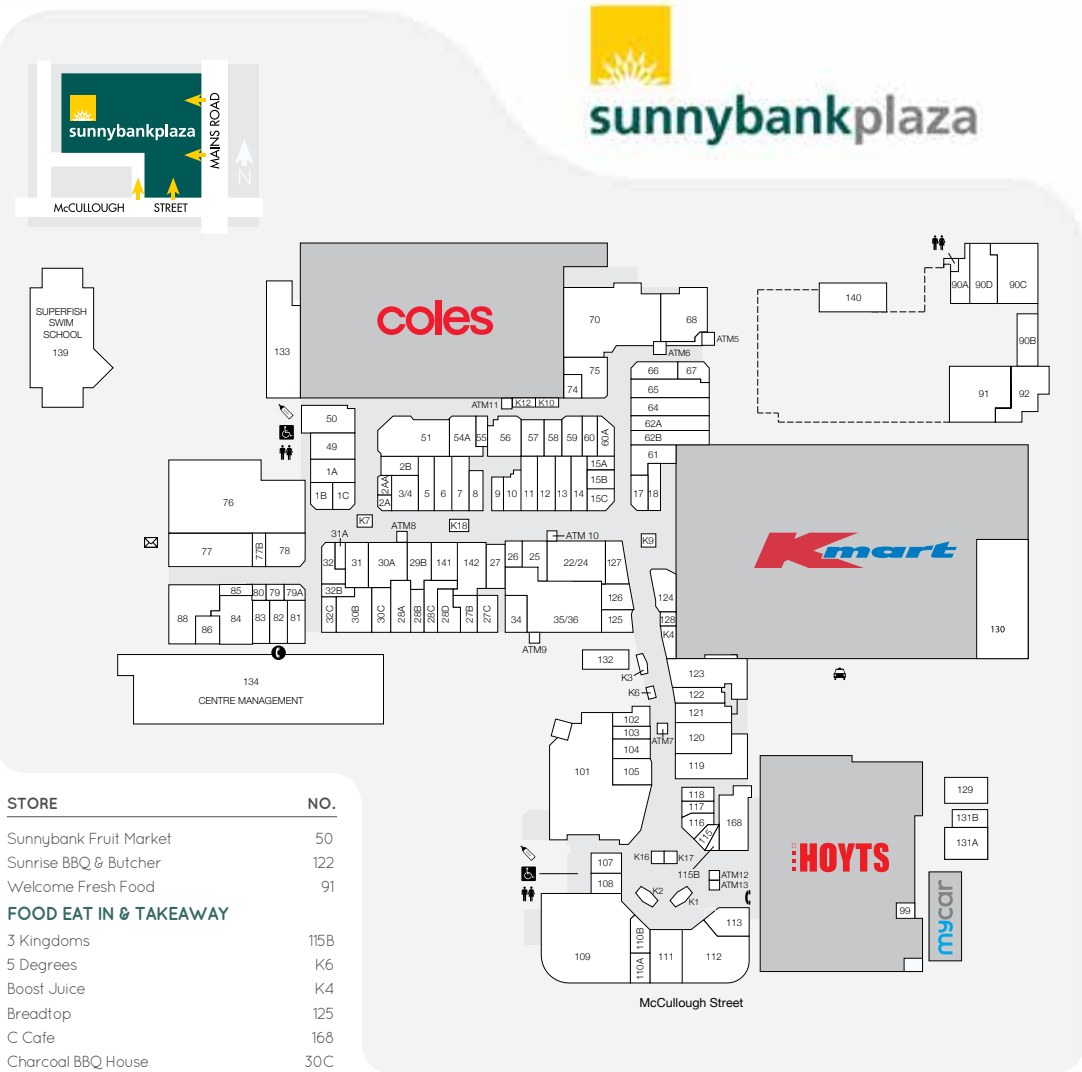

**BOTTLE SHOP**

- Liquorland 49

**HEALTH, MEDICAL & OPTICAL**

- AU.VITA 126
- BD Family 131B
- BUPA 141
- Chemist Warehouse 130
- Chi Massage & Day Spa 120
- Focus Eyecare Studio 32B
- Footcare Haven 62B
- HRT Acupuncture & Massage 3/4
- iContact 61
- Medibank Private 7
- My Little Baby 60
- Myhealth Medical Centre 133
- OPSM 57
- QML 133
- Specsavers 13
- Sunnybank Plaza Dental 28B
- Sunnybank Plaza Family Clinic 29B
- TerryWhite Chemmart 51

**FRESH FOOD**

- Formosa Asian Market 88
- Le Boulangerie Amour Fou 31
- Meat Bank 64
- Sunni Bakery 67

| STORE                  | NO. |
|------------------------|-----|
| Sunnybank Fruit Market | 50  |
| Sunrise BBQ & Butcher  | 122 |
| Welcome Fresh Food     | 91  |