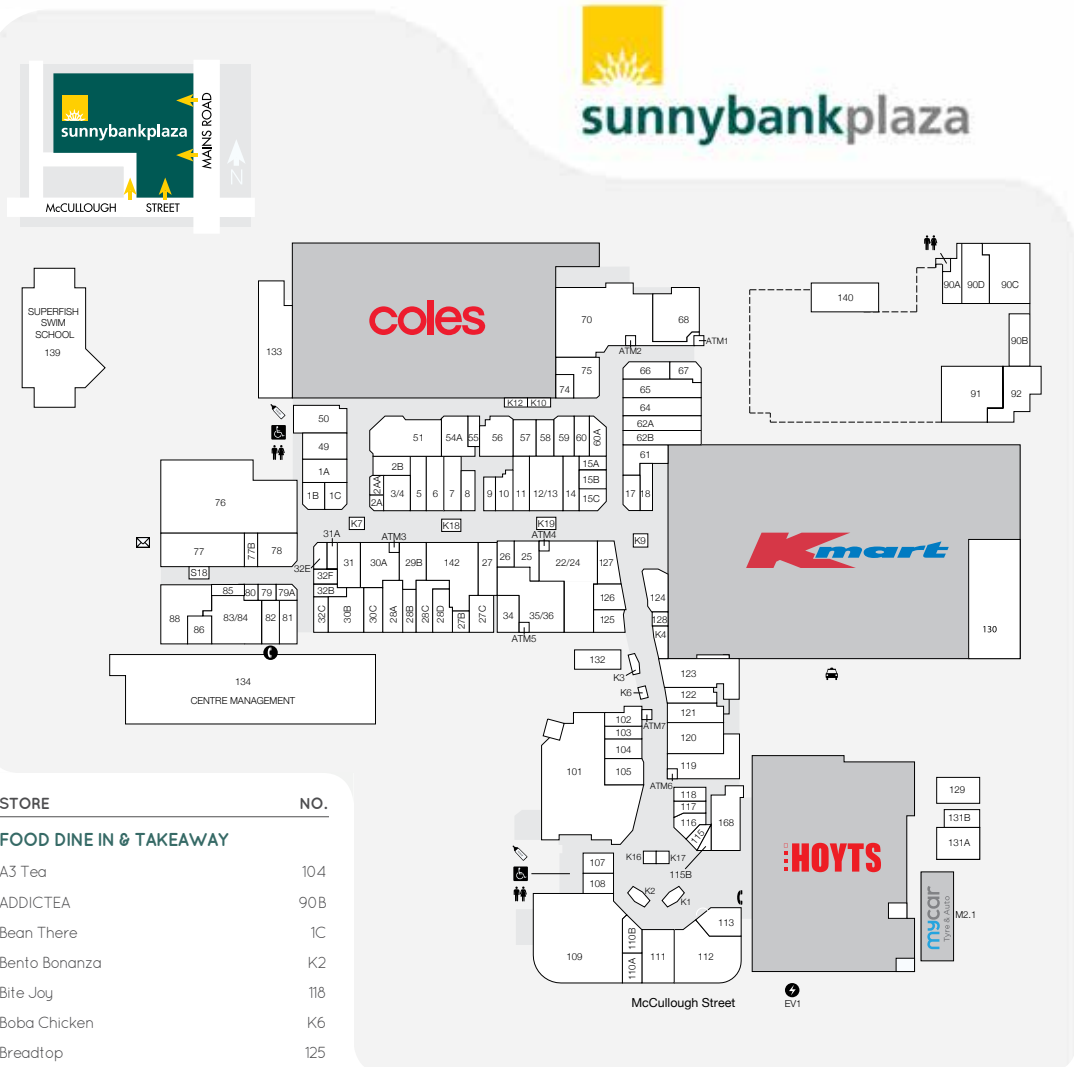

STORE NO.

MAJORS

- Coles
- HOYTS Cinemas
- Kmart

OFFICES

- Centre Management 134
- Retail First 134

SERVICES

- Australia Post 77
- EV Charging Station EV1
- Image Plus 31A
- Ink Bay K10
- Mister Minit K12
- mycar Tyre & Auto M2.1
- Police Beat 110A
- RE/MAX Supreme 78
- Star Car Wash 99

BANKS, FINANCE & CURRENCY

- Commonwealth Bank 70
- Crown Currency Exchange K7
- HSBC 35/36
- National Australia Bank 119
- SC Brokers K9
- Super Forex 128
- Suncorp 30A
- Supay 32F
- Travelex (inside HSBC) 35/37
- Westpac 22/24

ATMS

- CoinFlip Bitcoin ATM ATM7
- Commonwealth Bank ATM1 & ATM2
- HSBC ATM5
- NAB ATM6
- Suncorp ATM3
- Westpac ATM4

BOTTLE SHOP

- Liquorland 49

HEALTH, MEDICAL & OPTICAL

- AU.VITA 126
- BD Family 131B
- BUPA 27
- Chemist Warehouse 130
- Chi Massage & Day Spa 120
- Focus Eyecare Studio 32B
- Footcare Haven 62B
- HRT Acupuncture & Massage 3/4
- iContact 61
- Medibank Private 7
- Myhealth Medical Centre 133
- OPSM 57
- QML Pathology 133
- Specsavers 12/13
- Sunnybank Plaza Dental 28B
- Sunnybank Plaza Family Clinic 29B
- Terry White Chemmart 51

HOMEWARES & GIFTS

- A to Z Gallery 1A
- A to Z Kitchenware 58
- Daiso 123
- Emma Kitchen World 65
- Global Gifts 11
- HKS Innos 79A
- Miniso 56
- OSIM 59
- The Reject Shop 76

FRESH FOOD

- Formosa Asian Market 88
- Le Boulangerie Amour Fou 31
- Meat Bank 64
- Metro Seafood & Butcher 83/84
- Sunni Bakery 67
- Sunnybank Fruit Market 50
- Sunrise BBQ & Butcher 122
- Welcome Fresh Food 91

STORE NO.

FOOD DINE IN & TAKEAWAY

- A3 Tea 104
- ADDICTEA 90B
- Bean There 1C
- Bento Bonanza K2
- Bite Joy 118
- Boba Chicken K6
- Breadtop 125
- C Cafe 168
- Cafe Pegasus 27C
- Charcoal BBQ House 30C
- Chatime K17
- COCOART K16
- David's Master Pot 28A
- David's Noodle & Hot Pot 113
- French & Mar 105
- Golden Lane 109
- Gong Cha 116
- Gusu Restaurant 82
- Hakataya Ramen 27B
- Heeretea 129
- Hey! I am Yogost K4
- Ho Chia Takeaway 85
- Hot Cake House K3
- Iki Sushi K1
- Kebab Zone 115
- Korean Chicken & La Cucina Della Pasta 117
- Landmark Restaurant 115B
- Love Malatang 101
- Milk Flower 90A
- Mr Tall Pork Noodles 32E
- Odaya Tea 108
- Odaya Tea 124
- Omupapa 28D
- Papa's Pancakes 74
- Pepper Lunch 28C
- Sayram 111
- Sharetea 1B
- Sunni Café 66
- Sunnybank Oriental Restaurant 68
- Sushi Edo 30B
- Sushi Hub 17
- The Cube Hot Pot 90C
- The Little Cube 92
- Udonya Tokaton 86
- Vietnam Corner 140
- Your Personal Chef 90D
- Zen Corner 32C
- Zen Flavours 81
- Zhang Liang Malatang 131A

STORE	NO.	STORE	NO.
Pepper Lunch	28C	JEWELLERY	
Sayram	111	Egoli House of Design	15A
Sharetea	1B	Golden Showcase Jewellers	127
Sunni Café	66	COMMUNICATIONS	
Sunnybank Oriental Restaurant	68	E&E Electronics	2AA
Sushi Edo	30B	Optus	102
Sushi Hub	17	PTC Mobile Accessories	K19
The Cube Hot Pot	90C	Telstra	62A
The Little Cube	92	T Shine Case	K18
Udonya Tokaton	86	Vodafone/TPG	5
Vietnam Corner	140	ENTERTAINMENT	
Your Personal Chef	90D	Catch Wonderland	110B
Zen Corner	32C	Funhouse Family Entertainment	112
Zen Flavours	81	Pokey Wonderland	S18
Zhang Liang Malatang	131A	SUPERFISH Swim School	139
FASHION		SELECTED SPECIALTY STORES	
Giordano	75	Cignall	2B
HAIR & BEAUTY		HiFi Connoisseur	142
Halo Hair	103	Namiya	15C
HC Station	8	Phiten	26
iNails	25	Sunnybank Plaza News	54A
Josif's Barber Studio	18	Sunny Flower Florist	2A
MC Hairstyles	80	The Aquarium Centre	6
Sunny Hair Studio	55	THEFACESHOP	60A
		U Mate	79
		W Cosmetics	121
		TRAVEL	
		All Way Travel	10

LEASING ENQUIRIES

NICK IVES Centre Manager
M 0413 200 014 P 07 3345 7500 E nives@retailfirst.com.au

CNR MAINS RD & MCCULLOUGH ST, SUNNYBANK QLD 4109 | P (07) 3345 7500
SUNNYBANKPLAZA@RETAILFIRST.COM.AU | WWW.SUNNYBANKPLAZA.COM.AU

Disclaimer: The shopping centre described in this publication is managed by Retail First Pty Ltd. Whilst all reasonable efforts have been made to ensure the information in this publication is accurate and up to date, Retail First maintains the right to update or change the information at any time, without notice to users. Retail First does not warrant the content or accuracy of the information in this publication, including information sourced from third parties, and does not guarantee that any forward looking statement, image, artist impression, or forecast in this publication will actually occur. Retail First has taken all reasonable care when preparing this publication but accepts no liability from the use or reliance of the information. This publication was created in April 2026. ABS Census data 2016.