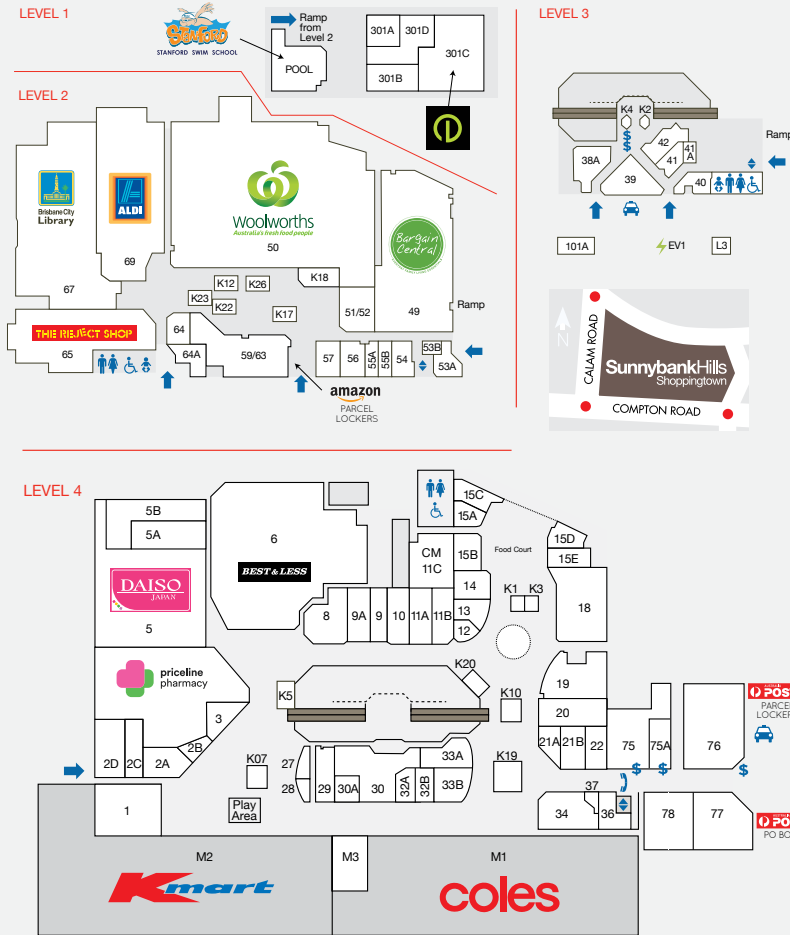

Sunnybank Hills Shoppingtown

STORE	NO	LEVEL
NEWSAGENT & BOOKS		
Sunnybank Hills Newsagency	18	4
HAIR & BEAUTY		
AGIO Hair	2A	4
DW Aesthetic Clinic	29	4
Footcare Haven	20	4
HC Station	K23	2
Heavenly Zen	10	4
Looks and Shapes	K26	2
Mister Cuts Barber	28	4
Natures Nails	55B	2
Price Wave Hairdressers	36	4
Trans Nails	30A	4
JEWELLERY		
Prince Jewellers	9	4
Prouds The Jewellers	8	4
MISCELLANEOUS		
EB Games	11A	4
Game Republic Karaoke Entertainment Centre	301D	1
Gaming Guild	301B	1
Soulmate Care	53A	2
The Flower Cart	34	4
MOBILE PHONES		
Mobile Connect	21A	4
Mobile Solutions	K10	4
Optus	32B	4
Phone Story	37	4
Vodafone	32A	4
2 Ezy Phone Repairs	K12	2
OPTICAL		
The Optical Superstore	3	4
Tony Collivas Optometrist	64	2
PHARMACY & MEDICAL		
Bay Audio	21B	4
GP Plus Medical Centre	5A	4
My Clinic	64A	2
Priceline Pharmacy	4	4
Smile Bright Dental	1B/1C	4
Sunny Health	2D	4
SERVICES		
Australia Post	77	4
Centre Management	11C	4
Elanga (EV Charging Station)	EV1	3
Mister Minit	K4	3
Mymuch Computer Solutions	40	3
REMOX Remittances and Money Exchange	K20	4
SPORTS & LEISURE		
Club Lime	301C	1
Queensland Dance Centre	301A	1
	41	3
Stanford Swim School	Pool	1
TRAVEL AGENT		
Flight Centre	33B	4
Helloworld Travel	22	4

STORE	NO	LEVEL	STORE	NO	LEVEL
SUPERMARKETS			BRISBANE CITY COUNCIL		
ALDI	69	2	BCC - Library	67	2
Coles	M1	4	FOOD - EAT IN / TAKEAWAY		
Woolworths	50	2	Aussie Kebabs	K13	4
DISCOUNT DEPARTMENT STORE			CaféIn	K18	2
Kmart	M2	4	Chatime	K3	4
MINI-MAJORS			Chatterbox	30	4
Bargain Central	49	2	Coffee Lugo	K19	4
Best & Less	6	4	Jack's Café	15E	4
Daiso	5	4	Little Chilab Chicken	15D	4
The Reject Shop	65	2	M Carvery	15B	4
AUTO SERVICES			Moim House	27	4
Royal Car Wash	L3	3	Mr Curry	15A	4
mycar Tyre & Auto	101A	3	New Excellent Kitchen	15C	4
BANKS			Pinoy Delights	12	4
ANZ + ATM	75	4	Pork Roll	19	4
BOQ + ATM	75A	4	Snow Witch	K07	4
CBA + ATM	76	4	Subway	11B	4
NAB + ATM	78	4	Sushi Chef K	K22	2
ATMS			Sushi Paradise	K1	4
ATMx	ATM3	3	Walker's Doughnuts	K2	3
Olliv (Cryptocurrency)	ATM4	3	FRESH FOOD		
LIQUOR & TOBACCO			K Fresh Mart	59/63	2
Cignall	2B	4	New York Baguette	55A	2
Liquorland	M3	4	Sanayi Meats	57	2
			Sunny Meats	54	2
			The Fruit Temple	52	2
			The Vitamin Town	9A	4

LEASING ENQUIRIES

NATHAN BUTLER YFG Portfolio Leasing Executive
M 0413 200 031
E nathan.butler@retailfirst.com.au

ANTHONY CAPIAGHI YFG Portfolio Leasing Executive
M 0413 200 021
E anthony.capiaghi@retailfirst.com.au

SUNNYBANK HILLS SHOPPINGTOWN CENTRE MANAGEMENT
P 07 3273 5611