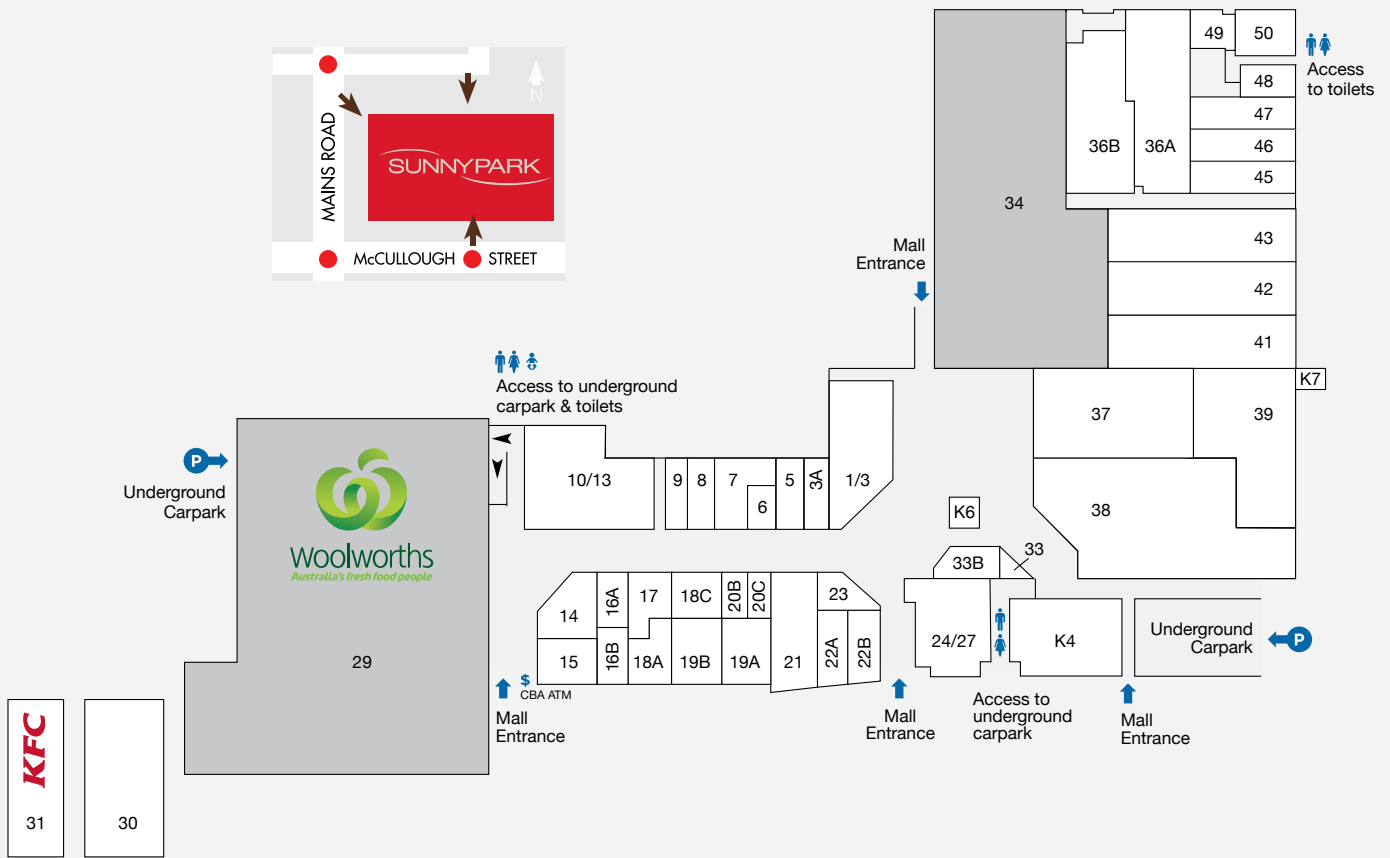

## DEMOGRAPHICS

MIDDLE-HIGH INCOME FAMILIES,  
YOUNG INDEPENDENTS, RETIREES

MARKET

112,195

TRADE AREA POPULATION

STORE	STORE NO.	STORE	STORE NO.	STORE	STORE NO.
<b>MAJORS</b>		Orange Tea	K7	Eyecare Optical/ Tin Wong Optometrist	3A
Fresco	34	Parkland Restaurant		Sunny Park Medical Centre	19B
Woolworths	29	Ramen Champion		Young Sunn Natural Therapies	16A
<b>FRESH FOOD</b>		Ren Yakiniku		<b>HAIR &amp; BEAUTY</b>	
Juno Bakery	18C	Seafood Hot Pot Buffet		Go Cutt	20B
<b>FOOD - EAT IN &amp; TAKEAWAY</b>		Southside Bistro		Hoshi Hair Salon	22B
Captain Duck	43	Superroll		Kang Tai Massage	33
Fortune Well	42	That Viet Place		L&V Hair & Beauty	33B
Glamorous Wok	K4	The Best Taste		Le Kang Massage	18A
Golden Dumping	47	Top-Up Take Away	17 & 9	<b>JEWELLERY &amp; GIFTS</b>	
Hana Zushi	24/27	<b>HOUSEHOLD</b>		OM Jewellers	8
Kafe Café	K6	eJoy Electronics	37	<b>SELECTED SPECIALTY STORES</b>	
Juno Dessert & Cafe	15	<b>HEALTH, MEDICAL &amp; OPTICAL</b>		Joy Florist	6
KFC	31	AuGo Warehouse	7	Sunny Park Newsagency	14
KMusic	39	Beijing Tong Ren Tang	21	Matchroom Snooker	36A
Lok Fok Restaurant	19A/20C	Buy Go	5	<b>SERVICES</b>	
		Discount Drug Store	10/13	Queensland Taiwan Centre Inc.	36B