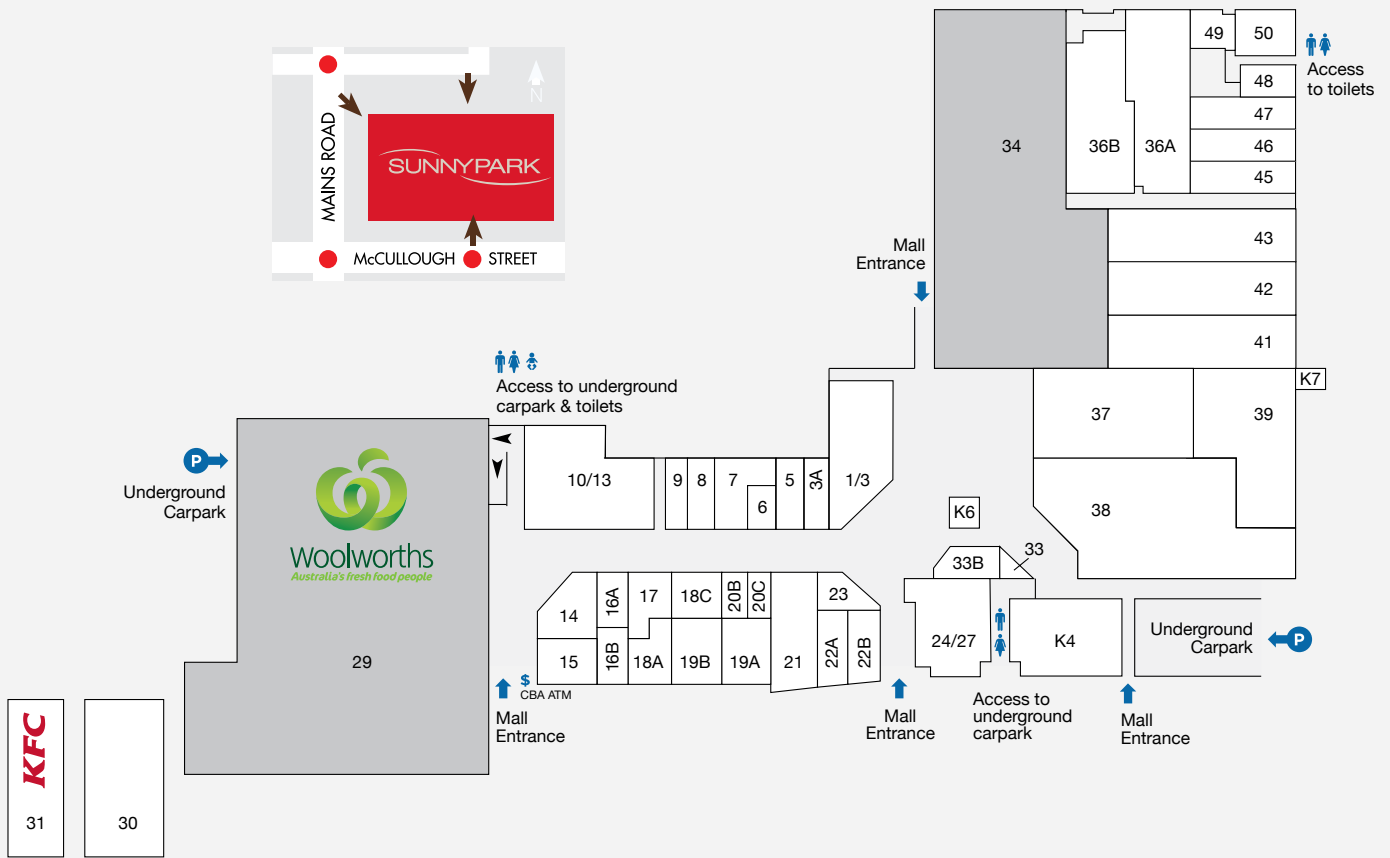

CAR PARKS
270 ARE UNDERCOVER

2.5m

ANNUAL CUSTOMER VISITS

MAJORS

- WOOLWORTHS
- FreshCo

DEMOGRAPHICS

MIDDLE-HIGH INCOME FAMILIES,
YOUNG INDEPENDENTS, RETIREES

MARKET

112,195

TRADE AREA POPULATION

STORE	STORE NO.	STORE	STORE NO.	STORE	STORE NO.
MAJORS		Orange Tea	K7	Eyecare Optical/ Tin Wong Optometrist	3A
FreshCo	34	Parkland Restaurant	38	Sunny Park Medical Centre	19B
Woolworths	29	Ramen Champion	50	Young Sann Natural Therapies	16A
FRESH FOOD		Ren Yakniku	45	HAIR & BEAUTY	
Fantastic Food House	1/3	Seafood Hot Pot Buffet	41	Go Cutt	20B
Juno Bakery	18C	Southside Bistro	49	Hoshi Hair Salon	22B
FOOD - EAT IN & TAKEAWAY		Superoll	22A	Kang Tai Massage	33
Captain Duck	43	That Viet Place	48	L&V Hair & Beauty	33B
Fortune Well	42	The Best Taste	46	Le Kang Massage	18A
Glamorous Wok	K4	Top-Up Take Away	17 & 9	JEWELLERY & GIFTS	
Golden Dumpling	47	HOUSEHOLD		OM Jewellers	8
Hana Zushi	24/27	eJoy Electronics	37	SELECTED SPECIALTY STORES	
Kafe Café	K6	HEALTH, MEDICAL & OPTICAL		Joy Florist	6
Juno Dessert & Cafe	15	AuGo Warehouse	7	Sunny Park Newsagency	14
KFC	31	Beijing Tong Ren Tang	21	Matchroom Snooker	36A
KMusic	39	Buy Go	5	SERVICES	
Lok Fok Restaurant	19A/20C	Discount Drug Stores	10/13	Queensland Taiwan Centre Inc.	36B
Newway Karaoke Restaurant	30				