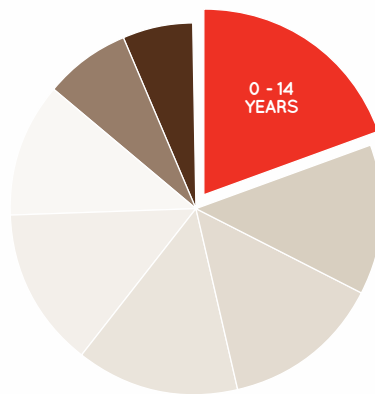

Sunny Park has a multicultural customer base, with a strong representation of Asian customers originating predominantly from Taiwan, China and Korea.

AGE PROFILE

0 - 14 YEARS	17.6%
15 - 24 YEARS	15.7%
25 - 34 YEARS	19.8%
35 - 44 YEARS	13.6%
45 - 54 YEARS	11.2%
55 - 64 YEARS	10.2%
65 - 74 YEARS	7.3%
75 + YEARS	2.8%