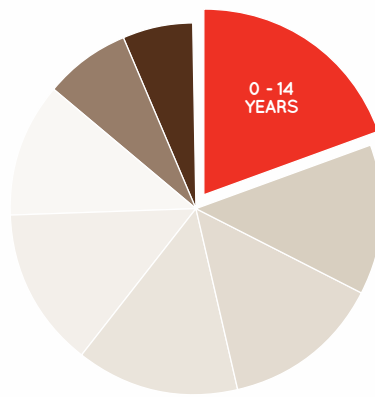

Sunny Park has a multicultural customer base, with a strong representation of Asian customers originating predominantly from Taiwan, China and Korea.

AGE PROFILE

0 - 14 YEARS	17.6%
15 - 24 YEARS	15.7%
25 - 34 YEARS	19.8%
35 - 44 YEARS	13.6%
45 - 54 YEARS	11.2%
55 - 64 YEARS	10.2%
65 - 74 YEARS	7.3%
75 + YEARS	2.8%