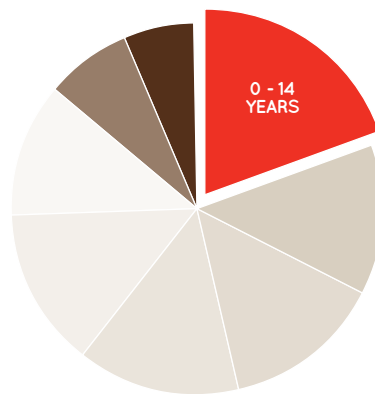

Sunny Park has a multicultural customer base, with a strong representation of Asian customers originating predominantly from Taiwan, China and Korea.

AGE PROFILE

0 - 14 YEARS	17.6%
15 - 24 YEARS	15.7%
25 - 34 YEARS	19.8%
35 - 44 YEARS	13.6%
45 - 54 YEARS	11.2%
55 - 64 YEARS	10.2%
65 - 74 YEARS	7.3%
75 + YEARS	2.8%