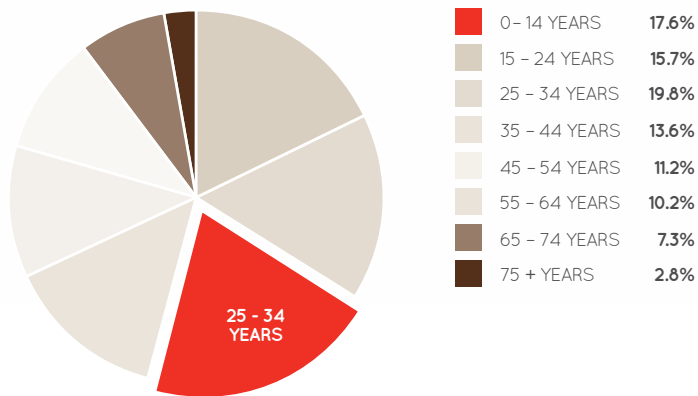

Sunny Park has a multicultural customer base, with a strong representation of Asian customers originating predominantly from Taiwan, China and Korea.

AGE PROFILE

KEY FEATURES

43

NUMBER OF RETAILERS

60m

TOTAL ANNUAL SALES (\$)