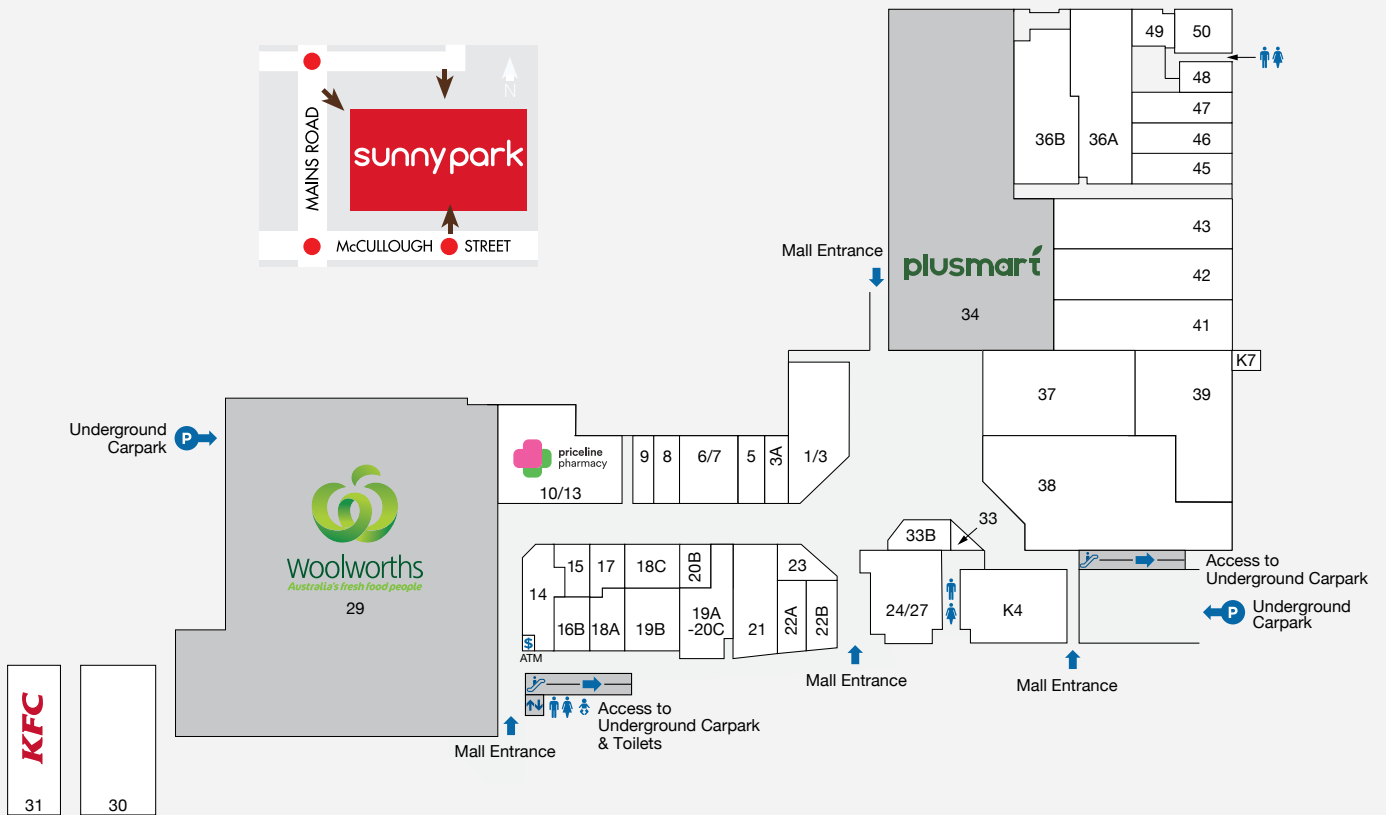

10,779

GROSS LEASABLE AREA (M2)

959

CAR PARKS
270 ARE UNDERCOVER

2.2m

ANNUAL CUSTOMER VISITS

MAJORS

- WOOLWORTHS
- PLUSMART

DEMOGRAPHICS

MIDDLE-HIGH INCOME FAMILIES,
YOUNG INDEPENDENTS, RETIREES

MARKET

117,577

TRADE AREA POPULATION

STORE	STORE NO.	STORE	STORE NO.	STORE	STORE NO.
MAJORS		Ramen Champion	50	HAIR & BEAUTY	
Plusmart	34	Ren Yakiniku	45	AGIO Hair	22B
Woolworths	29	Seafood Hot Pot Buffet	41	Go Cutt	20B
FOOD - EAT IN & TAKEAWAY		Southside Bistro	49	L&V Hair & Beauty	33B
Fortune Well	42	That Viet Place	48	JEWELLERY	
Glamorous Wok	K4	Top-Up Take Away	17 & 9	Amritlal Dhanak Jewellers	8
Golden Kingdom	19A/20C	HEALTH, MEDICAL & OPTICAL		SELECTED SPECIALTY STORES	
Hana Zushi	24/27	AuGo Warehouse	6/7	Mojo Karaoke	30
KFC	31	Beijing Tong Ren Tang	21	Sunny Park Newsagency	14
Luo's Place	43	Buy Go	5	SERVICES	
Meatlovers Charcoal BBQ	47	Priceline	10/13	Containers for Change	CFC
Milki Desserts	23	Tin Wong Optometrists	3A	Keep Fitness	36A
Miss 7 Noodle House	46	by George and Matilda Eyecare	19	KLS Legal Practitioners	16B
Mui G	22A	Sunny Park Medical Centre	19	Queensland Taiwan Centre Inc.	36B
Orange Tea	K7				
Parkland Restaurant	38				