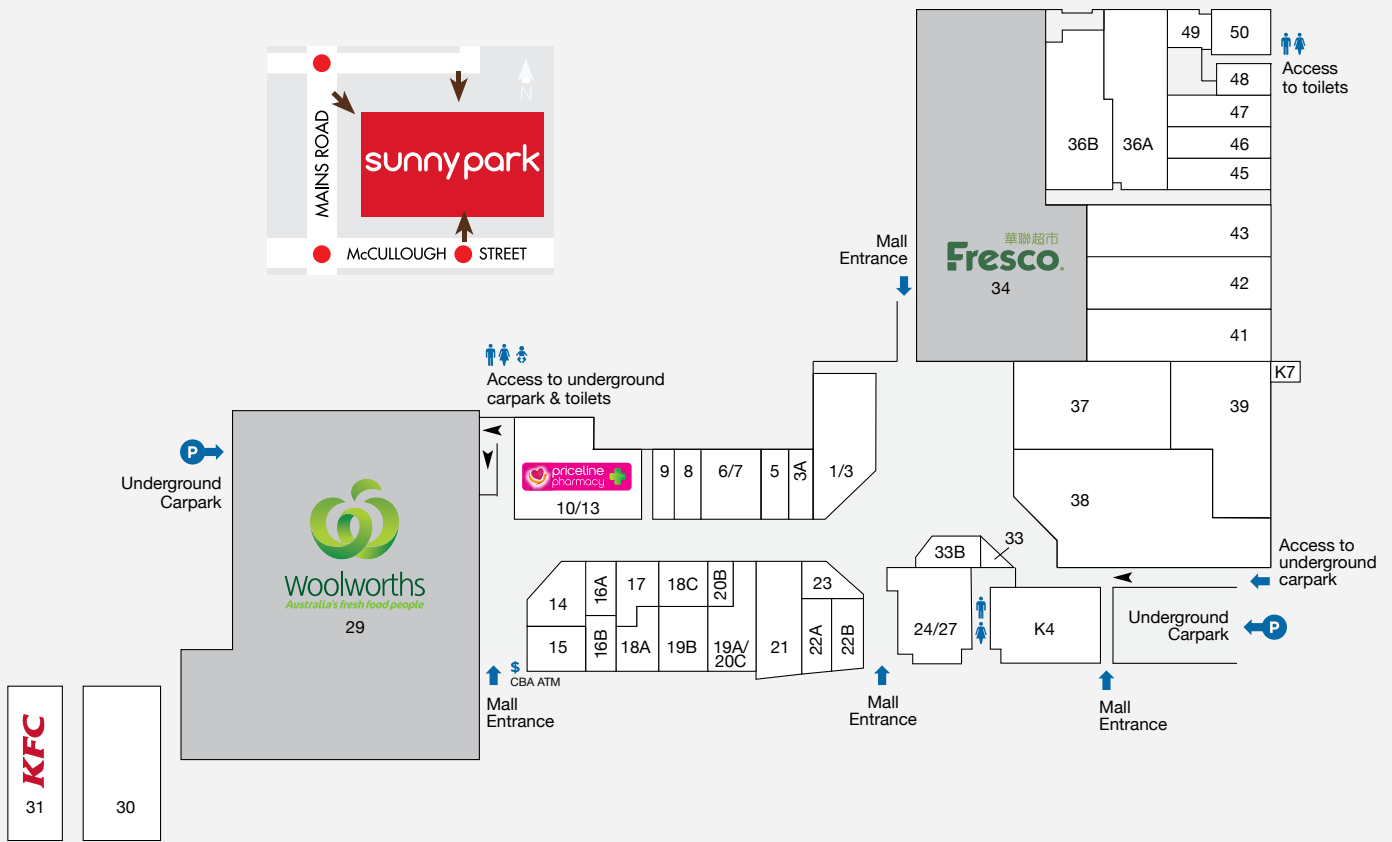

10,779

GROSS LEASABLE AREA (M2)

959

CAR PARKS
270 ARE UNDERCOVER

2.2m

ANNUAL CUSTOMER VISITS

MAJORS

- WOOLWORTHS
- FRESCO

DEMOGRAPHICS

MIDDLE-HIGH INCOME FAMILIES,
YOUNG INDEPENDENTS, RETIREES

MARKET

117,577

TRADE AREA POPULATION

STORE	STORE NO.	STORE	STORE NO.	STORE	STORE NO.
MAJORS					
Fresco	34	Ramen Champion	50	HAIR & BEAUTY	
Woolworths	29	Ren Yakniku	45	AGIO Hair	22B
FOOD - EAT IN & TAKEAWAY					
Apandim Uyghyr	46	Seafood Hot Pot Buffet	41	Better You Beauty	18A
Fortune Well	42	Southside Bistro	49	Go Cutt	20B
Glamorous Wok	K4	That Viet Place	48	L&V Hair & Beauty	33B
Golden Kingdom	19A/20C	Top-Up Take Away	17 & 9	JEWELLERY	
Hana Zushi	24/27	HOMEWARES & GIFTS		Amritlal Dhanak Jewellers	8
Just Dumpling	47	eJoy Electronics	37	SELECTED SPECIALTY STORES	
KFC	31	HEALTH, MEDICAL & OPTICAL			
Luo's Place	43	AuGo Warehouse	6/7	Mojo Karaoke	30
Milki Desserts	23	Beijing Tong Ren Tang	21	Sunny Park Newsagency	14
Mui G	22A	Buy Go	5	SERVICES	
Orange Tea	K7	Priceline	10/13	Keep Fitness	36A
Parkland Restaurant	38	Tin Wong Optometrists	3A	KLS Legal Practitioners	16B
		by George and Matilda Eyecare	19	Queensland Taiwan Centre Inc.	36B
		Sunny Park Medical Centre			