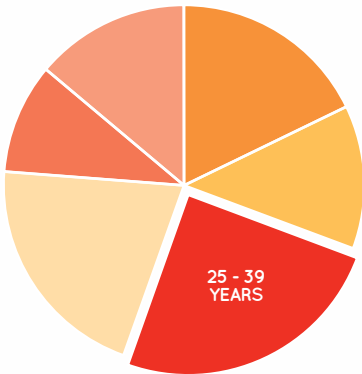

AGE PROFILE

0 - 14 YEARS	18%
15 - 24 YEARS	13%
25 - 39 YEARS	25%
40 - 54 YEARS	21%
55 - 64 YEARS	10%
65+ YEARS	14%

KEY FEATURES

80

NUMBER OF RETAILERS

118m

TOTAL ANNUAL SALES (\$) EXCLUDING ALDI

26,808