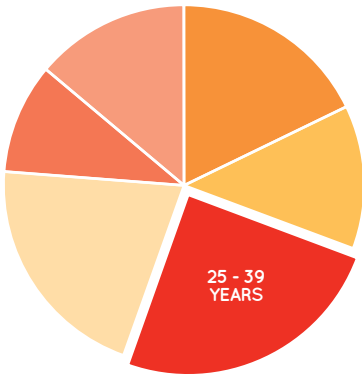

AGE PROFILE

0 - 14 YEARS	18%
15 - 24 YEARS	13%
25 - 39 YEARS	25%
40 - 54 YEARS	21%
55 - 64 YEARS	10%
65+ YEARS	14%

KEY FEATURES

79

NUMBER OF RETAILERS

118m

TOTAL ANNUAL SALES (\$) EXCLUDING ALDI

27,460