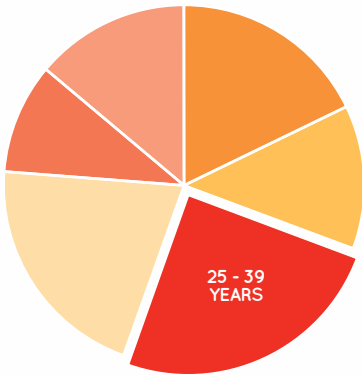

**AGE PROFILE**

0 - 14 YEARS	10%
15 - 24 YEARS	13%
25 - 39 YEARS	25%
40 - 54 YEARS	21%
55 - 64 YEARS	10%
65+ YEARS	14%

**KEY FEATURES**

80

NUMBER OF RETAILERS

118m

TOTAL ANNUAL SALES (\$) EXCLUDING ALDI

26,808