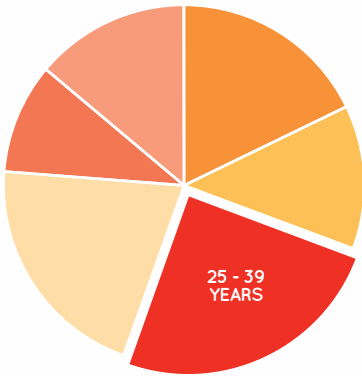

**AGE PROFILE**

0 - 14 YEARS	18%
15 - 24 YEARS	13%
25 - 39 YEARS	25%
40 - 54 YEARS	21%
55 - 64 YEARS	10%
65+ YEARS	14%

**KEY FEATURES**

80

NUMBER OF RETAILERS

118m

TOTAL ANNUAL SALES (\$) EXCLUDING ALDI

26,808