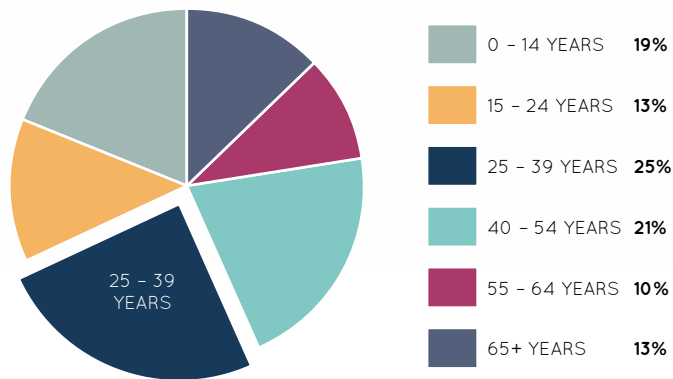

AGE PROFILE

KEY FEATURES

75

NUMBER OF RETAILERS

154m

TOTAL ANNUAL SALES (\$)

27,143

GROSS LEASABLE AREA (M2)