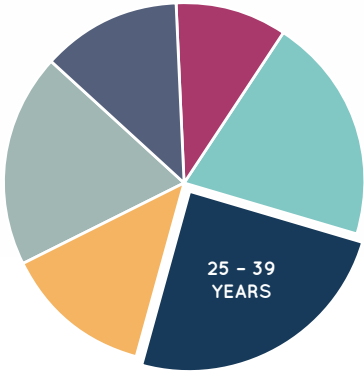

AGE PROFILE

0 - 14 YEARS	19.0%
15 - 24 YEARS	13.5%
25 - 39 YEARS	24.5%
40 - 54 YEARS	20.5%
55 - 64 YEARS	10.0%
65+ YEARS	12.5%

KEY FEATURES

75

NUMBER OF RETAILERS

122m

TOTAL ANNUAL SALES (\$)

27,069