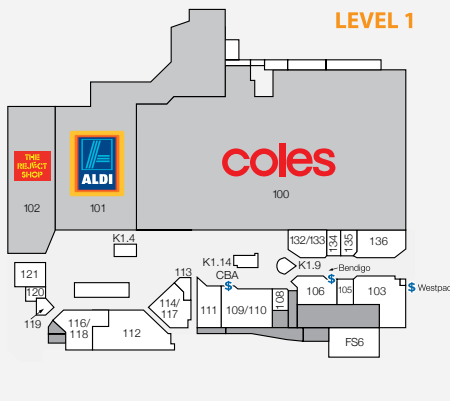

STORE	STORE NO.	STORE	STORE NO.
ENTERTAINMENT & LEISURE			
Collingwood Park News	111	Anew Homewares	320
EB Games	225	ACME Phone Repair & Accessories	K2.13
iPlay	330A	Bargain Mania	339
Telstra Shop	348	JV Audio	119
Yes Optus	338B	My Case	313A
Vodafone	301B	RT Edwards	306
FASHION & FOOTWEAR			
Ally Fashion	210-211	Sanity	222
Autograph	206	The Furniture Cllub	317
Connor	229	JEWELLERY & ACCESSORIES	
Ice Design	301A	Angus & Coote	227
Jays Jays	208	Cosmetics Plus	228
Lowes	203	Prouds	201
Millers	344	MEDICAL & OPTICAL	
Tiki Kids Clothing	315	Priceline Pharmacy	109/110
Urban Wear	226	Redbank Plaza Medical	112
Williams the Shoemen	204	Specsavers	338
FRESH FOOD			
BWS	132/133	Totally Smiles	325
Go Vita	114/117	MISCELLANEOUS	
HEALTH & BEAUTY			
Casheezi	224	Free Choice Tobacconist	135
Grace Beauty & Threading	222B	RETAIL SERVICES	
Green Leaves Massage	321A	Australia Post	316A
Grindstone Barber	105	Flight Centre	121
Luminous Nails	305	Helloworld	316B
Massage Vegas	108	ITP (Income Tax Professionals)	313B
My Nails	134	Ipswich City Council Library & Information Service	322
Price Attack	223	MyCar	FS5
Redbank Gentleman's Barber	120	Mister Minit	K1.14
Supercuts	314	Police Beat	337
Topnotch Hair	207	Queensland Transport	221
		Ultra Tune	FS6

STORE	STORE NO.	STORE	STORE NO.
MAJORS			
Aldi	L1	Asian Delight	218
Rebel	500	Boost Juice	K2.16
Best & Less	214	Bucking Bull	217
Big W	200	Chopstix	K2.14
Cineplex	400	Cisco's Catch	216
Coles	100	Donut King	K3.18
Kmart	300	Fusion Takeaway	113
Mr Toys	341	KFC (outside centre)	33FS1
The Reject Shop	L1	McDonald's	219
BANKS & FINANCIAL			
ANZ Bank	205	Origin Kebabs	220
Bendigo Bank - ATM	L1	Our Coffee	K1.9
CBA - ATM	L1	Rashays Casual Dining	328
NAB - ATM	L2	Shikii Sushi & Teppanyaki	334
Bendigo Bank	106	Subway	329
CBA	326/327	Sunshine Takeaway	K1.4
NAB	209	Sushi Paradise	K2.8
Westpac	103	Thai Chuan Chim	330B
		The Coffee Club	K2.12
CAFÉS & DINING			

LEASING ENQUIRIES

ANDREW BIRKETT
YFG Portfolio Leasing Manager
M 0498 800 080 P07 3323 8888
E abirkett@retailfirst.com.au

ABS CENSUS DATA 2011. PROFILE CURRENT AS AT 23.09.2019