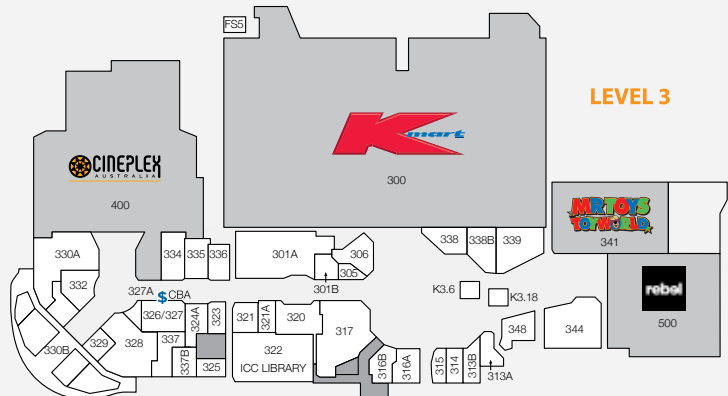

STORE	STORE NO.	STORE	STORE NO.
ENTERTAINMENT & LEISURE			
Collingwood Park News	111	Anew Homewares	320
EB Games	225	ACME Phone Repair & Accessories	K2.13
iPlay	330A	Bargain Mania	339
Telstra Shop	348	JV Audio	119
Yes Optus	338B	My Case	313A
Vodafone	301B	RT Edwards	306
FASHION & FOOTWEAR			
Ally Fashion	210-211	Sanity	222
Autograph	206	The Furniture Cllub	317
Connor	229	JEWELLERY & ACCESSORIES	
Ice Design	301A	Angus & Coote	227
Jays Jays	208	Cosmetics Plus	228
Lowes	203	Prouds	201
Millers	344	MEDICAL & OPTICAL	
Tiki Kids Clothing	315	Priceline Pharmacy	109/110
Urban Wear	226	Redbank Plaza Medical	112
Williams the Shoemen	204	Specsavers	338
FRESH FOOD			
BWS	132/133	Totally Smiles	325
Go Vita	114/117	MISCELLANEOUS	
HEALTH & BEAUTY			
Casheezi	224	Free Choice Tobacconist	135
Grace Beauty & Threading	222B	RETAIL SERVICES	
Green Leaves Massage	321A	Australia Post	316A
Grindstone Barber	105	Flight Centre	121
Luminous Nails	305	Helloworld	316B
Massage Vegas	108	ITP (Income Tax Professionals)	313B
My Nails	134	Ipswich City Council Library & Information Service	322
Price Attack	223	MyCar	FS5
Redbank Gentleman's Barber	120	Mister Minit	K1.14
Supercuts	314	Police Beat	337
Topnotch Hair	207	Queensland Transport	221
		Ultra Tune	FS6

STORE	STORE NO.	STORE	STORE NO.
MAJORS			
Aldi	L1	Asian Delight	218
Rebel	500	Boost Juice	K2.16
Best & Less	214	Bucking Bull	217
Big W	200	Chopstix	K2.14
Cineplex	400	Cisco's Catch	216
Coles	100	Donut King	K3.18
Kmart	300	Fusion Takeaway	113
Mr Toys	341	KFC (outside centre)	33FS1
The Reject Shop	L1	McDonald's	219
BANKS & FINANCIAL			
ANZ Bank	205	Origin Kebabs	220
Bendigo Bank - ATM	L1	Our Coffee	K1.9
CBA - ATM	L1	Rashays Casual Dining	328
NAB - ATM	L2	Shikii Sushi & Teppanyaki	334
Bendigo Bank	106	Subway	329
CBA	326/327	Sunshine Takeaway	K1.4
NAB	209	Sushi Paradise	K2.8
Westpac	103	Thai Chuan Chim	330B
		The Coffee Club	K2.12
CAFÉS & DINING			

LEASING ENQUIRIES

ANDREW BIRKETT
YFG Portfolio Leasing Manager
M 0498 800 080 P07 3323 8888
E abirkett@retailfirst.com.au

ABS CENSUS DATA 2011. PROFILE CURRENT AS AT 23.09.2019