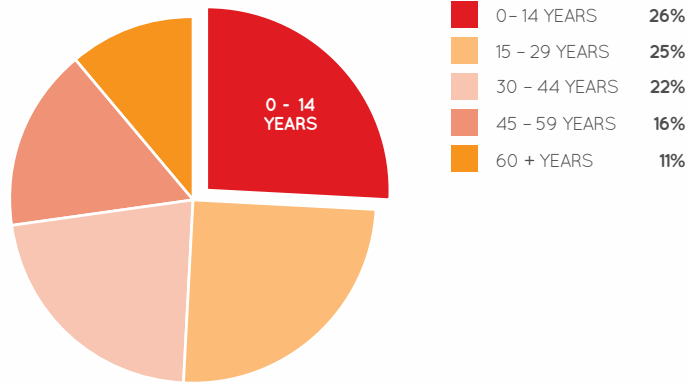

AGE PROFILE

KEY FEATURES

100+

NUMBER OF RETAILERS

148m

TOTAL ANNUAL SALES (\$) EXCLUDING ALDI

41,118

GROSS LEASABLE AREA (M2)