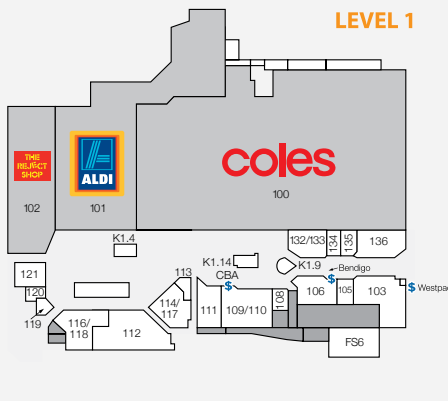

STORE	STORE NO.	STORE	STORE NO.
ENTERTAINMENT & LEISURE			
Collingwood Park News	111	Anew Homewares	320
EB Games	225	ACME Phone Repair & Accessories	K2.13
iPlay	330A	Bargain Mania	339
Telstra Shop	348	JV Audio	119
Yes Optus	338B	My Case	313A
Vodafone	301B	RT Edwards	306
FASHION & FOOTWEAR			
Ally Fashion	210-211	Sanity	222
Autograph	206	The Furniture Cllub	317
Connor	229	JEWELLERY & ACCESSORIES	
Ice Design	301A	Angus & Coote	227
Jays Jays	208	Cosmetics Plus	228
Lowes	203	Prouds	201
Millers	344	MEDICAL & OPTICAL	
Tiki Kids Clothing	315	Priceline Pharmacy	109/110
Urban Wear	226	Redbank Plaza Medical	112
Williams the Shoemen	204	Specsavers	338
FRESH FOOD			
BWS	132/133	Totally Smiles	325
Go Vita	114/117	MISCELLANEOUS	
HEALTH & BEAUTY			
Casheezi	224	Free Choice Tobacconist	135
Grace Beauty & Threading	222B	RETAIL SERVICES	
Green Leaves Massage	321A	Australia Post	316A
Grindstone Barber	105	Flight Centre	121
Luminous Nails	305	Helloworld	316B
Massage Vegas	108	ITP (Income Tax Professionals)	313B
My Nails	134	Ipswich City Council Library & Information Service	322
Price Attack	223	MyCar	FS5
Redbank Gentleman's Barber	120	Mister Minit	K1.14
Supercuts	314	Police Beat	337
Topnotch Hair	207	Queensland Transport	221
		Ultra Tune	FS6

STORE	STORE NO.	STORE	STORE NO.
MAJORS			
Aldi	L1	Asian Delight	218
Rebel	500	Boost Juice	K2.16
Best & Less	214	Bucking Bull	217
Big W	200	Chopstix	K2.14
Cineplex	400	Cisco's Catch	216
Coles	100	Donut King	K3.18
Kmart	300	Fusion Takeaway	113
Mr Toys	341	KFC (outside centre)	33FS1
The Reject Shop	L1	McDonald's	219
BANKS & FINANCIAL			
ANZ Bank	205	Origin Kebabs	220
Bendigo Bank - ATM	L1	Our Coffee	K1.9
CBA - ATM	L1	Rashays Casual Dining	328
NAB - ATM	L2	Shikii Sushi & Teppanyaki	334
Bendigo Bank	106	Subway	329
CBA	326/327	Sunshine Takeaway	K1.4
NAB	209	Sushi Paradise	K2.8
Westpac	103	Thai Chuan Chim	330B
		The Coffee Club	K2.12
CAFÉS & DINING			

LEASING ENQUIRIES

ANDREW BIRKETT
YFG Portfolio Leasing Manager
M 0498 800 080 P 07 3323 8888
E abirkett@retailfirst.com.au

TYSON WHITEWOOD
Leasing Executive
M 0449 869 993 P (07) 3323 8888
E tyson.whitewood@retailfirst.com.au

ABS CENSUS DATA 2011. PROFILE CURRENT AS AT 29.10.2019