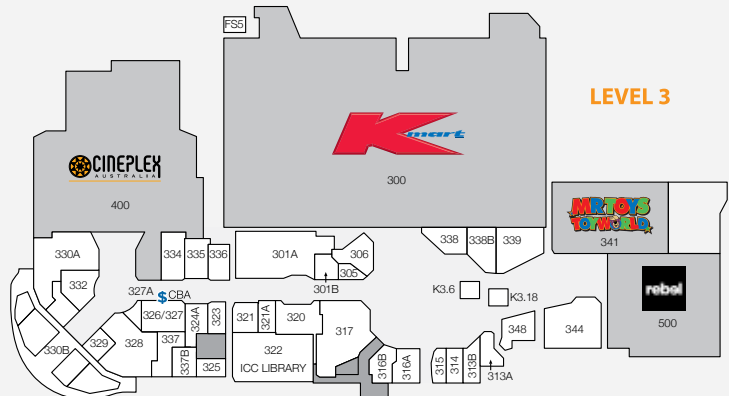

STORE	STORE NO.	STORE	STORE NO.
ENTERTAINMENT & LEISURE			
Collingwood Park News	111	Anew Homewares	320
EB Games	225	ACME Phone Repair & Accessories	K2.13
iPlay	330A	Bargain Mania	339
Telstra Shop	348	JV Audio	119
Yes Optus	338B	My Case	313A
Vodafone	301B	RT Edwards	306
FASHION & FOOTWEAR			
Ally Fashion	210-211	Sanity	222
Autograph	206	The Furniture Cllub	317
Connor	229	JEWELLERY & ACCESSORIES	
Ice Design	301A	Angus & Coote	227
Jays Jays	208	Cosmetics Plus	228
Lowes	203	Prouds	201
Millers	344	MEDICAL & OPTICAL	
Tiki Kids Clothing	315	Priceline Pharmacy	109/110
Urban Wear	226	Redbank Plaza Medical	112
Williams the Shoemen	204	Specsavers	338
FRESH FOOD			
BWS	132/133	Totally Smiles	325
Go Vita	114/117	MISCELLANEOUS	
HEALTH & BEAUTY			
Casheezi	224	Free Choice Tobacconist	135
Grace Beauty & Threading	222B	RETAIL SERVICES	
Green Leaves Massage	321A	Australia Post	316A
Grindstone Barber	105	Flight Centre	121
Luminous Nails	305	Helloworld	316B
Massage Vegas	108	ITP (Income Tax Professionals)	313B
My Nails	134	Ipswich City Council Library & Information Service	322
Price Attack	223	MyCar	FS5
Redbank Gentleman's Barber	120	Mister Minit	K1.14
Supercuts	314	Police Beat	337
Topnotch Hair	207	Queensland Transport	221
		Ultra Tune	FS6

STORE	STORE NO.	STORE	STORE NO.
MAJORS			
Aldi	L1	Asian Delight	218
Rebel	500	Boost Juice	K2.16
Best & Less	214	Bucking Bull	217
Big W	200	Chopstix	K2.14
Cineplex	400	Cisco's Catch	216
Coles	100	Donut King	K3.18
Kmart	300	Fusion Takeaway	113
Mr Toys	341	KFC (outside centre)	33FS1
The Reject Shop	L1	McDonald's	219
BANKS & FINANCIAL			
ANZ Bank	205	Origin Kebabs	220
Bendigo Bank - ATM	L1	Our Coffee	K1.9
CBA - ATM	L1	Rashays Casual Dining	328
NAB - ATM	L2	Shikii Sushi & Teppanyaki	334
Bendigo Bank	106	Subway	329
CBA	326/327	Sunshine Takeaway	K1.4
NAB	209	Sushi Paradise	K2.8
Westpac	103	Thai Chuan Chim	330B
		The Coffee Club	K2.12
CAFÉS & DINING			

LEASING ENQUIRIES

ANDREW BIRKETT
YFG Portfolio Leasing Manager
M 0498 800 080 P 07 3323 8888
E abirkett@retailfirst.com.au

TYSON WHITEWOOD
Leasing Executive
M 0449 869 993 P (07) 3323 8888
E tyson.whitewood@retailfirst.com.au

ABS CENSUS DATA 2011. PROFILE CURRENT AS AT 29.10.2019