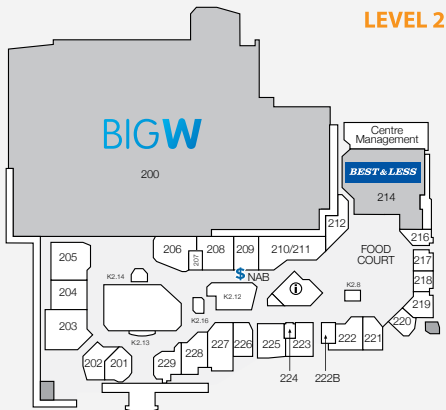

STORE	STORE NO.	STORE	STORE NO.
ENTERTAINMENT & LEISURE			
Collingwood Park News	111	Anew Homewares	320
EB Games	225	ACME Phone Repair & Accessories	K2.13
iPlay	330A	Bargain Mania	339
Telstra Shop	348	JV Audio	119
Yes Optus	338B	My Case	313A
Vodafone	301B	RT Edwards	306
FASHION & FOOTWEAR			
Ally Fashion	210-211	Sanity	222
Autograph	206	The Furniture Cllub	317
Connor	229	JEWELLERY & ACCESSORIES	
Ice Design	301A	Angus & Coote	227
Jays Jays	208	Cosmetics Plus	228
Lowes	203	Prouds	201
Millers	344	MEDICAL & OPTICAL	
Tiki Kids Clothing	315	Priceline Pharmacy	109/110
Urban Wear	226	Redbank Plaza Medical	112
Williams the Shoemen	204	Specsavers	338
FRESH FOOD			
BWS	132/133	Totally Smiles	325
Go Vita	114/117	MISCELLANEOUS	
HEALTH & BEAUTY			
Casheezi	224	Free Choice Tobacconist	135
Grace Beauty & Threading	222B	RETAIL SERVICES	
Green Leaves Massage	321A	Australia Post	316A
Grindstone Barber	105	Flight Centre	121
Luminous Nails	305	Helloworld	316B
Massage Vegas	108	ITP (Income Tax Professionals)	313B
My Nails	134	Ipswich City Council Library & Information Service	322
Price Attack	223	MyCar	FS5
Redbank Gentleman's Barber	120	Mister Minit	K1.14
Supercuts	314	Police Beat	337
Topnotch Hair	207	Queensland Transport	221
		Ultra Tune	FS6

STORE	STORE NO.	STORE	STORE NO.
MAJORS			
Aldi	L1	Asian Delight	218
Rebel	500	Boost Juice	K2.16
Best & Less	214	Bucking Bull	217
Big W	200	Chopstix	K2.14
Cineplex	400	Cisco's Catch	216
Coles	100	Donut King	K3.18
Kmart	300	Fusion Takeaway	113
Mr Toys	341	KFC (outside centre)	33FS1
The Reject Shop	L1	McDonald's	219
BANKS & FINANCIAL			
ANZ Bank	205	Origin Kebabs	220
Bendigo Bank - ATM	L1	Our Coffee	K1.9
CBA - ATM	L1	Rashays Casual Dining	328
NAB - ATM	L2	Shikii Sushi & Teppanyaki	334
Bendigo Bank	106	Subway	329
CBA	326/327	Sunshine Takeaway	K1.4
NAB	209	Sushi Paradise	K2.8
Westpac	103	Thai Chuan Chim	330B
		The Coffee Club	K2.12
CAFÉS & DINING			

LEASING ENQUIRIES

ANDREW BIRKETT
YFG Portfolio Leasing Manager
M 0498 800 080 P 07 3323 8888
E abirkett@retailfirst.com.au

TYSON WHITEWOOD
Leasing Executive
M 0449 869 993 P (07) 3323 8888
E tyson.whitewood@retailfirst.com.au

ABS CENSUS DATA 2011. PROFILE CURRENT AS AT 29.10.2019