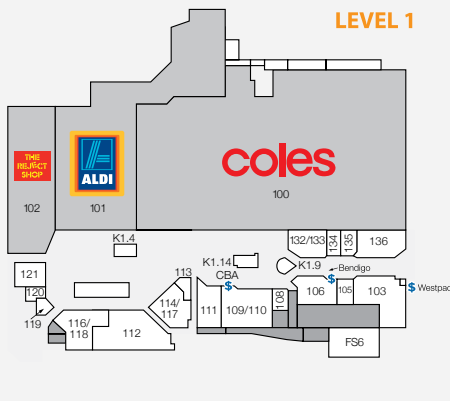

STORE	STORE NO.	STORE	STORE NO.
ENTERTAINMENT & LEISURE			
Collingwood Park News	111	Anew Homewares	320
EB Games	225	ACME Phone Repair & Accessories	K2.13
iPlay	330A	Bargain Mania	339
Telstra Shop	348	JV Audio	119
Yes Optus	338B	Loot	306
Vodafone	301B	My Case	313A
FASHION & FOOTWEAR			
Ally Fashion	210-211	RT Edwards	306
Autograph	206	Sanity	222
Connor	229	The Furniture Club	317
ICE Design	301A	JEWELLERY & ACCESSORIES	
Jays Jays	208	Angus & Coote	227
Legalized Printz	212	Cosmetics Plus	228
Lowes	203	Prouds	201
Millers	344	MEDICAL & OPTICAL	
Tiki Kids Clothing	315	Priceline Pharmacy	109/110
Urban Wear	226	Redbank Plaza Medical	112
Williams the Shoemen	204	Specsavers	338
FRESH FOOD			
BWS	132/133	Totally Smiles	325
Go Vita	114/117	MISCELLANEOUS	
HEALTH & BEAUTY			
Casheezi	224	Free Choice Tobacconist	135
Cornerstone Barbers	105	RETAIL SERVICES	
Grace Beauty & Threading	222B	Australia Post	316A
Green Leaves Massage	321A	Flight Centre	121
Just Cuts	120	Helloworld	316B
Luminous Nails	305	ITP (Income Tax Professionals)	313B
Massage Vegas	108	Ipswich City Council Library & Information Service	322
My Nails	134	MyCar	FS5
Price Attack	223	Mister Minit	K1.14
Supercuts	314	Police Beat	337
Topnotch Hair	207	Queensland Transport	221
		Ultra Tune	FS6

STORE	STORE NO.	STORE	STORE NO.
MAJORS			
Aldi	L1	Asian Delight	218
Rebel	500	Boost Juice	K2.16
Best & Less	214	Chopstix	K2.14
Big W	200	Cisco's Catch	216
Cineplex	400	Donut King	K3.18
Coles	100	Fusion Takeaway	113
Kmart	300	Jack's Cafe	217
Mr Toys	341	KFC (outside centre)	33FS1
The Reject Shop	L1	McDonald's	219
BANKS & FINANCIAL			
ANZ Bank	205	Origin Kebabs	220
Bendigo Bank - ATM	L1	Our Coffee	K1.9
CBA - ATM	L1	Rashays Casual Dining	328
Bendigo Bank	106	Shikii Sushi & Teppanyaki	334
CBA	326/327	Subway	329
Westpac	103	Sunshine Takeaway	K1.4
		Sushi Paradise	K2.8
		Thai Chuan Chim	330B
		The Coffee Club	K2.12
CAFÉS & DINING			

LEASING ENQUIRIES

ANDREW BIRKETT
YFG Portfolio Leasing Manager
M 0498 800 080 P07 3323 8888
E abirkett@retailfirst.com.au

TYSON WHITEWOOD
Leasing Executive
M 0449 869 993 P (07) 3323 8888
E tyson.whitewood@retailfirst.com.au

ABS CENSUS DATA 2011. PROFILE CURRENT AS AT 26.11.2019