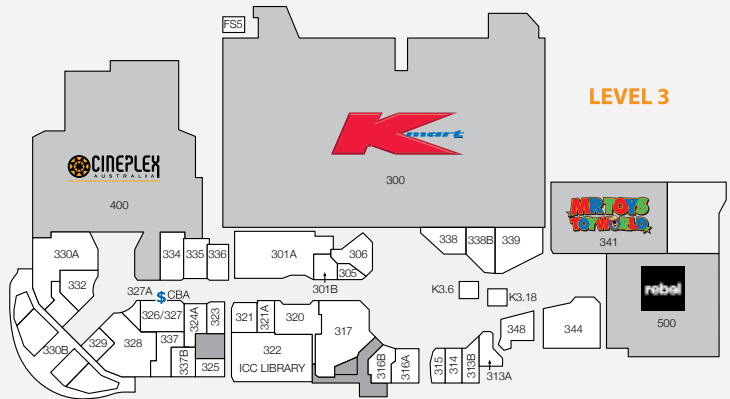

STORE	STORE NO.	STORE	STORE NO.
ENTERTAINMENT & LEISURE			
Collingwood Park News	111	Anew Homewares	320
EB Games	225	ACME Phone Repair & Accessories	K2.13
iPlay	330A	Bargain Mania	339
Telstra Shop	348	JV Audio	119
Yes Optus	338B	Loot	306
Vodafone	301B	My Case	313A
FASHION & FOOTWEAR			
Ally Fashion	210-211	RT Edwards	306
Autograph	206	Sanity	222
Connor	229	The Furniture Club	317
ICE Design	301A	JEWELLERY & ACCESSORIES	
Jays Jays	208	Angus & Coote	227
Legalized Printz	212	Cosmetics Plus	228
Lowes	203	Prouds	201
Millers	344	MEDICAL & OPTICAL	
Tiki Kids Clothing	315	Priceline Pharmacy	109/110
Urban Wear	226	Redbank Plaza Medical	112
Williams the Shoemen	204	Specsavers	338
FRESH FOOD			
BWS	132/133	Totally Smiles	325
Go Vita	114/117	MISCELLANEOUS	
HEALTH & BEAUTY			
Casheezi	224	Free Choice Tobacconist	135
Cornerstone Barbers	105	RETAIL SERVICES	
Grace Beauty & Threading	222B	Australia Post	316A
Green Leaves Massage	321A	Flight Centre	121
Just Cuts	120	Helloworld	316B
Luminous Nails	305	ITP (Income Tax Professionals)	313B
Massage Vegas	108	Ipswich City Council Library & Information Service	322
My Nails	134	MyCar	FS5
Price Attack	223	Mister Minit	K1.14
Supercuts	314	Police Beat	337
Topnotch Hair	207	Queensland Transport	221
		Ultra Tune	FS6

STORE	STORE NO.	STORE	STORE NO.
MAJORS			
Aldi	L1	Asian Delight	218
Rebel	500	Boost Juice	K2.16
Best & Less	214	Chopstix	K2.14
Big W	200	Cisco's Catch	216
Cineplex	400	Donut King	K3.18
Coles	100	Fusion Takeaway	113
Kmart	300	Jack's Cafe	217
Mr Toys	341	KFC (outside centre)	33FS1
The Reject Shop	L1	McDonald's	219
BANKS & FINANCIAL			
ANZ Bank	205	Origin Kebabs	220
Bendigo Bank - ATM	L1	Our Coffee	K1.9
CBA - ATM	L1	Rashays Casual Dining	328
Bendigo Bank	106	Shikii Sushi & Teppanyaki	334
CBA	326/327	Subway	329
Westpac	103	Sunshine Takeaway	K1.4
		Sushi Paradise	K2.8
		Thai Chuan Chim	330B
		The Coffee Club	K2.12
CAFÉS & DINING			

LEASING ENQUIRIES

ANDREW BIRKETT
YFG Portfolio Leasing Manager
M 0498 800 080 P07 3323 8888
E abirkett@retailfirst.com.au

TYSON WHITEWOOD
Leasing Executive
M 0449 869 993 P (07) 3323 8888
E tyson.whitewood@retailfirst.com.au

ABS CENSUS DATA 2011. PROFILE CURRENT AS AT 26.11.2019