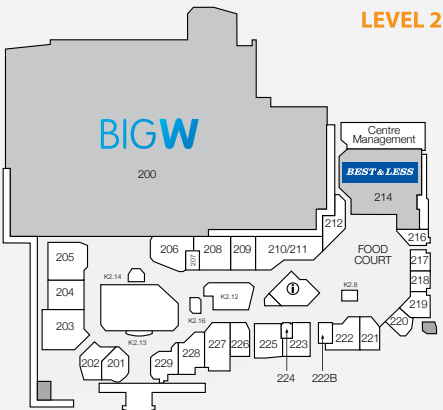

STORE	STORE NO.	STORE	STORE NO.
ENTERTAINMENT & LEISURE			
Collingwood Park News	111	Anew Homewares	320
EB Games	225	ACME Phone Repair & Accessories	K2.13
iPlay	330A	Bargain Mania	339
Telstra Shop	348	JV Audio	119
Yes Optus	338B	Loot	306
Vodafone	301B	My Case	313A
FASHION & FOOTWEAR			
Ally Fashion	210-211	RT Edwards	306
Autograph	206	Sanity	222
Connor	229	The Furniture Club	317
ICE Design	301A	JEWELLERY & ACCESSORIES	
Jays Jays	208	Angus & Coote	227
Legalized Printz	212	Cosmetics Plus	228
Lowes	203	Prouds	201
Millers	344	MEDICAL & OPTICAL	
Tiki Kids Clothing	315	Priceline Pharmacy	109/110
Urban Wear	226	Redbank Plaza Medical	112
Williams the Shoemen	204	Specsavers	338
FRESH FOOD			
BWS	132/133	Totally Smiles	325
Go Vita	114/117	MISCELLANEOUS	
HEALTH & BEAUTY			
Casheezi	224	Free Choice Tobacconist	135
Cornerstone Barbers	105	RETAIL SERVICES	
Grace Beauty & Threading	222B	Australia Post	316A
Green Leaves Massage	321A	Flight Centre	121
Just Cuts	120	Helloworld	316B
Luminous Nails	305	ITP (Income Tax Professionals)	313B
Massage Vegas	108	Ipswich City Council Library & Information Service	322
My Nails	134	MyCar	FS5
Price Attack	223	Mister Minit	K1.14
Supercuts	314	Police Beat	337
Topnotch Hair	207	Queensland Transport	221
		Ultra Tune	FS6

STORE	STORE NO.	STORE	STORE NO.
MAJORS			
Aldi	L1	Asian Delight	218
Rebel	500	Boost Juice	K2.16
Best & Less	214	Chopstix	K2.14
Big W	200	Cisco's Catch	216
Cineplex	400	Donut King	K3.18
Coles	100	Fusion Takeaway	113
Kmart	300	Jack's Cafe	217
Mr Toys	341	KFC (outside centre)	33FS1
The Reject Shop	L1	McDonald's	219
BANKS & FINANCIAL			
ANZ Bank	205	Origin Kebabs	220
Bendigo Bank - ATM	L1	Our Coffee	K1.9
CBA - ATM	L1	Rashays Casual Dining	328
Bendigo Bank	106	Shikii Sushi & Teppanyaki	334
CBA	326/327	Subway	329
Westpac	103	Sunshine Takeaway	K1.4
		Sushi Paradise	K2.8
		Thai Chuan Chim	330B
		The Coffee Club	K2.12
CAFÉS & DINING			

LEASING ENQUIRIES

ANDREW BIRKETT
YFG Portfolio Leasing Manager
M 0498 800 080 P07 3323 8888
E abirkett@retailfirst.com.au

TYSON WHITEWOOD
Leasing Executive
M 0449 869 993 P (07) 3323 8888
E tyson.whitewood@retailfirst.com.au

ABS CENSUS DATA 2011. PROFILE CURRENT AS AT 26.11.2019