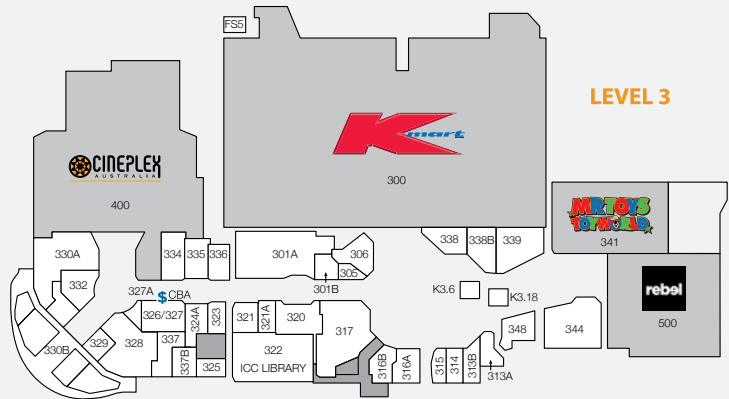

STORE	STORE NO.	STORE	STORE NO.
The Coffee Club	K2.12	Topnotch Hair	207
ENTERTAINMENT & LEISURE		HOMEWARES & ELECTRICAL	
Collingwood Park News	111	Anew Homewares	320
Dodo Connect	K2.5	Bargain Mania	339
EB Games	225	JV Audio	119
iPlay	330A	Mobile Solution	K2.13
Telstra Shop	348	My Case	313A
Yes Optus	338B	RT Edwards	306
Vodafone	301B	Sanity	222
FASHION & FOOTWEAR		JEWELLERY & ACCESSORIES	
Ally Fashion	210-211	Angus & Coote	227
Autograph	206	Cosmetics Plus	228
Connor	229	Prouds	202
Ice Design	301A	MEDICAL & OPTICAL	
Jays Jays	208	Priceline Pharmacy	109/110
Lowes	203	Redbank Plaza Dental	325
Millers	344	Redbank Plaza Medical	112
Tiki Kids Clothing	315	Specsavers	338
Urban Wear	226	MISCELLANEOUS	
Williams the Shoemen	204	Free Choice Tobacconist	135
FRESH FOOD		RETAIL SERVICES	
BWS	132/133	Australia Post	316A
Go Vita	114/117	Flight Centre	121
Hfresh	136	Helloworld	316B
HEALTH & BEAUTY		ITP (Income Tax Professionals)	313B
Chicago Nails	224	Ipswich City Council Library & Information Service	322
Grace Beauty & Threading	222B	Ipswich City Councillor	337B
Grindstone Barber	105	Kmart Tyre & Auto	FS5
Luminous Nails	305	Ultra Tune	FS6
Massage Vegas	108	Mister Minit	K1.14
My Nails	134	Police Beat	337
Price Attack	223	Queensland Transport	221
Redbank Gentleman's Barber	120		
Supercuts	314		

STORE	STORE NO.	STORE	STORE NO.
MAJORS		CAFÉS & DINING	
Aldi	L1	Asian Delight	218
Rebel	500	Boost Juice	K2.16
Best & Less	214	Bucking Bull	217
Big W	200	Chopstix	K2.14
Cineplex	400	Cisco's Catch	216
Coles	100	Donut King	K3.18
Kmart	300	Fusion Takeaway	113
Mr Toys	341	Helena Café	332
The Reject Shop	L1	KFC (outside centre)	33FS1
BANKS & FINANCIAL		McDonalds	219
ANZ Bank	205	Origin Kebabs	220
Bendigo Bank - ATM	L1	Our Coffee	K1.9
CBA - ATM	L1	Rashays Casual Dining	328
NAB - ATM	L2	Shikii Sushi & Teppanyaki	334
Bendigo Bank	106	Subway	329
CBA	326/327	Sunshine Takeaway	K1.4
NAB	209	Sushi Paradise	K2.8
Westpac	103	Thai Yes Indeed	330B

LEASING ENQUIRIES

ANDREW BIRKETT
YFG Portfolio Leasing Manager
M 0498 800 080 P 07 3323 8888
E abirkett@retailfirst.com.au

BRYAN WIGGILL
YFG Portfolio Leasing Executive
M 0413 200 006 P (07) 3323 8888
E bryan.wiggill@retailfirst.com.au

ABS CENSUS DATA 2011. PROFILE CURRENT AS AT 26.06.2019