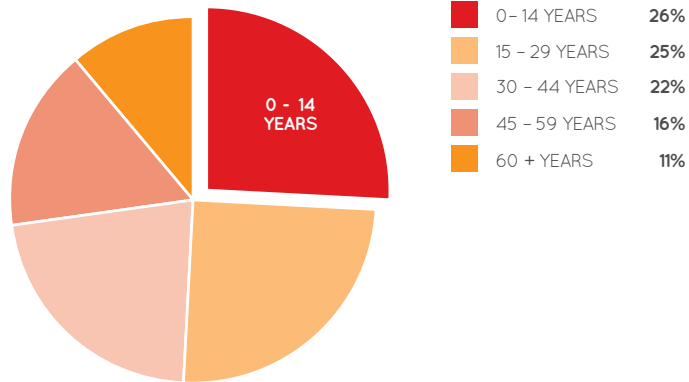

AGE PROFILE

KEY FEATURES

100+

NUMBER OF RETAILERS

148m

TOTAL ANNUAL SALES (\$) EXCLUDING ALDI

41,118

GROSS LEASABLE AREA (M2)