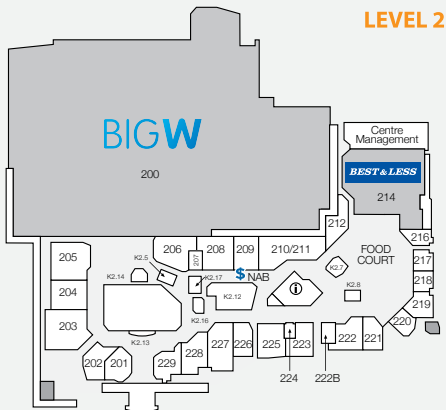

STORE	STORE NO.	STORE	STORE NO.
The Coffee Club	K2.12	Topnotch Hair	207
ENTERTAINMENT & LEISURE		HOMEWARES & ELECTRICAL	
Collingwood Park News	111	Anew Homewares	320
Dodo Connect	K2.5	Bargain Mania	339
EB Games	225	JV Audio	119
iPlay	330A	Mobile Solution	K2.13
Telstra Shop	348	My Case	313A
Yes Optus	338B	RT Edwards	306
Vodafone	301B	Sanity	222
FASHION & FOOTWEAR		JEWELLERY & ACCESSORIES	
Ally Fashion	210-211	Angus & Coote	227
Autograph	206	Cosmetics Plus	228
Connor	229	Prouds	202
Ice Design	301A	MEDICAL & OPTICAL	
Jays Jays	208	Priceline Pharmacy	109/110
Lowes	203	Redbank Plaza Dental	325
Millers	344	Redbank Plaza Medical	112
Tiki Kids Clothing	315	Specsavers	338
Urban Wear	226	MISCELLANEOUS	
Williams the Shoemen	204	Free Choice Tobacconist	135
FRESH FOOD		RETAIL SERVICES	
BWS	132/133	Australia Post	316A
Go Vita	114/117	Flight Centre	121
Hfresh	136	Helloworld	316B
HEALTH & BEAUTY		ITP (Income Tax Professionals)	313B
Chicago Nails	224	Ipswich City Council Library & Information Service	322
Grace Beauty & Threading	222B	Ipswich City Councillor	337B
Grindstone Barber	105	Kmart Tyre & Auto	FS5
Luminous Nails	305	Ultra Tune	FS6
Massage Vegas	108	Mister Minit	K1.14
My Nails	134	Police Beat	337
Price Attack	223	Queensland Transport	221
Redbank Gentleman's Barber	120		
Supercuts	314		

STORE	STORE NO.	STORE	STORE NO.
MAJORS		CAFÉS & DINING	
Aldi	L1	Asian Delight	218
Rebel	500	Boost Juice	K2.16
Best & Less	214	Bucking Bull	217
Big W	200	Chopstix	K2.14
Cineplex	400	Cisco's Catch	216
Coles	100	Donut King	K3.18
Kmart	300	Fusion Takeaway	113
Mr Toys	341	Helena Café	332
The Reject Shop	L1	KFC (outside centre)	33FS1
BANKS & FINANCIAL		McDonalds	219
ANZ Bank	205	Origin Kebabs	220
Bendigo Bank - ATM	L1	Our Coffee	K1.9
CBA - ATM	L1	Rashays Casual Dining	328
NAB - ATM	L2	Shikii Sushi & Teppanyaki	334
Bendigo Bank	106	Subway	329
CBA	326/327	Sunshine Takeaway	K1.4
NAB	209	Sushi Paradise	K2.8
Westpac	103	Thai Yes Indeed	330B

LEASING ENQUIRIES

ANDREW BIRKETT
YFG Portfolio Leasing Manager
M 0498 800 080 P 07 3323 8888
E abirkett@retailfirst.com.au

BRYAN WIGGILL
YFG Portfolio Leasing Executive
M 0413 200 006 P (07) 3323 8888
E bryan.wiggill@retailfirst.com.au

ABS CENSUS DATA 2011. PROFILE CURRENT AS AT 26.06.2019