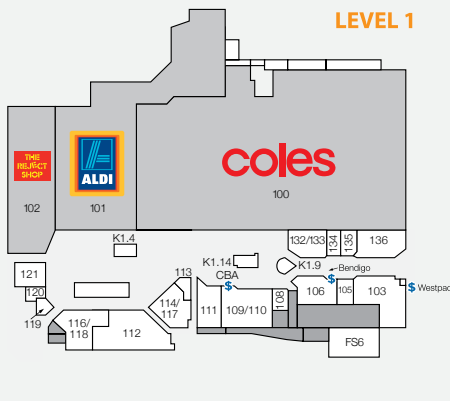

STORE	STORE NO.	STORE	STORE NO.
The Coffee Club	K2.12	Topnotch Hair	207
ENTERTAINMENT & LEISURE		HOMEWARES & ELECTRICAL	
Collingwood Park News	111	Anew Homewares	320
Dodo Connect	K2.5	Bargain Mania	339
EB Games	225	JV Audio	119
iPlay	330A	Mobile Solution	K2.13
Telstra Shop	348	My Case	313A
Yes Optus	338B	RT Edwards	306
Vodafone	301B	Sanity	222
FASHION & FOOTWEAR		JEWELLERY & ACCESSORIES	
Ally Fashion	210-211	Angus & Coote	227
Autograph	206	Cosmetics Plus	228
Connor	229	Prouds	202
Ice Design	301A	MEDICAL & OPTICAL	
Jays Jays	208	Priceline Pharmacy	109/110
Lowes	203	Redbank Plaza Dental	325
Millers	344	Redbank Plaza Medical	112
Tiki Kids Clothing	315	Specsavers	338
Urban Wear	226	MISCELLANEOUS	
Williams the Shoemen	204	Free Choice Tobacconist	135
FRESH FOOD		RETAIL SERVICES	
BWS	132/133	Australia Post	316A
Go Vita	114/117	Flight Centre	121
Hfresh	136	Helloworld	316B
HEALTH & BEAUTY		ITP (Income Tax Professionals)	313B
Chicago Nails	224	Ipswich City Council Library & Information Service	322
Grace Beauty & Threading	222B	Ipswich City Councillor	337B
Grindstone Barber	105	Kmart Tyre & Auto	FS5
Luminous Nails	305	Ultra Tune	FS6
Massage Vegas	108	Mister Minit	K1.14
My Nails	134	Police Beat	337
Price Attack	223	Queensland Transport	221
Redbank Gentleman's Barber	120		
Supercuts	314		

STORE	STORE NO.	STORE	STORE NO.
MAJORS		CAFÉS & DINING	
Aldi	L1	Asian Delight	218
Rebel	500	Boost Juice	K2.16
Best & Less	214	Bucking Bull	217
Big W	200	Chopstix	K2.14
Cineplex	400	Cisco's Catch	216
Coles	100	Donut King	K3.18
Kmart	300	Fusion Takeaway	113
Mr Toys	341	Helena Café	332
The Reject Shop	L1	KFC (outside centre)	33FS1
BANKS & FINANCIAL		McDonalds	219
ANZ Bank	205	Origin Kebabs	220
Bendigo Bank - ATM	L1	Our Coffee	K1.9
CBA - ATM	L1	Rashays Casual Dining	328
NAB - ATM	L2	Shikii Sushi & Teppanyaki	334
Bendigo Bank	106	Subway	329
CBA	326/327	Sunshine Takeaway	K1.4
NAB	209	Sushi Paradise	K2.8
Westpac	103	Thai Yes Indeed	330B

LEASING ENQUIRIES

ANDREW BIRKETT
YFG Portfolio Leasing Manager
M 0498 800 080 P 07 3323 8888
E abirkett@retailfirst.com.au

BRYAN WIGGILL
YFG Portfolio Leasing Executive
M 0413 200 006 P (07) 3323 8888
E bryan.wiggill@retailfirst.com.au

ABS CENSUS DATA 2011. PROFILE CURRENT AS AT 26.06.2019