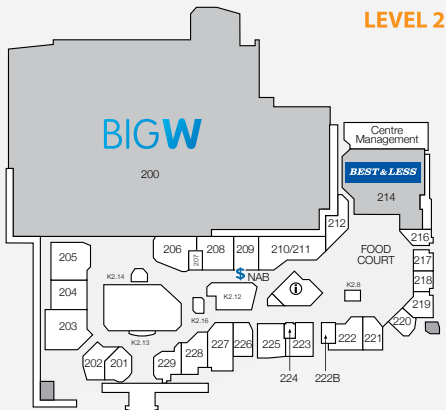

STORE	STORE NO.	STORE	STORE NO.
ENTERTAINMENT & LEISURE			
Collingwood Park News	111	Anew Homewares	320
EB Games	225	ACME Phone Repair & Accessories	K2.13
iPlay	330A	Bargain Mania	339
Telstra Shop	348	JV Audio	119
Yes Optus	338B	My Case	313A
Vodafone	301B	RT Edwards	306
FASHION & FOOTWEAR			
Ally Fashion	210-211	Sanity	222
Autograph	206	The Furniture Cllub	317
Connor	229	JEWELLERY & ACCESSORIES	
Ice Design	301A	Angus & Coote	227
Jays Jays	208	Cosmetics Plus	228
Lowes	203	Prouds	201
Millers	344	MEDICAL & OPTICAL	
Tiki Kids Clothing	315	Priceline Pharmacy	109/110
Urban Wear	226	Redbank Plaza Medical	112
Williams the Shoemen	204	Specsavers	338
FRESH FOOD			
BWS	132/133	Totally Smiles	325
Go Vita	114/117	MISCELLANEOUS	
HEALTH & BEAUTY			
Casheezi	224	Free Choice Tobacconist	135
Grace Beauty & Threading	222B	RETAIL SERVICES	
Green Leaves Massage	321A	Australia Post	316A
Grindstone Barber	105	Flight Centre	121
Luminous Nails	305	Helloworld	316B
Massage Vegas	108	ITP (Income Tax Professionals)	313B
My Nails	134	Ipswich City Council Library & Information Service	322
Price Attack	223	MyCar	FS5
Redbank Gentleman's Barber	120	Mister Minit	K1.14
Supercuts	314	Police Beat	337
Topnotch Hair	207	Queensland Transport	221
		Ultra Tune	FS6

STORE	STORE NO.	STORE	STORE NO.
MAJORS			
Aldi	L1	Asian Delight	218
Rebel	500	Boost Juice	K2.16
Best & Less	214	Bucking Bull	217
Big W	200	Chopstix	K2.14
Cineplex	400	Cisco's Catch	216
Coles	100	Donut King	K3.18
Kmart	300	Fusion Takeaway	113
Mr Toys	341	KFC (outside centre)	33FS1
The Reject Shop	L1	McDonald's	219
BANKS & FINANCIAL			
ANZ Bank	205	Origin Kebabs	220
Bendigo Bank - ATM	L1	Our Coffee	K1.9
CBA - ATM	L1	Rashays Casual Dining	328
NAB - ATM	L2	Shikii Sushi & Teppanyaki	334
Bendigo Bank	106	Subway	329
CBA	326/327	Sunshine Takeaway	K1.4
NAB	209	Sushi Paradise	K2.8
Westpac	103	THAI CHUAN CHIM	330B
		The Coffee Club	K2.12

LEASING ENQUIRIES

ANDREW BIRKETT
YFG Portfolio Leasing Manager
M 0498 800 080 P07 3323 8888
E abirkett@retailfirst.com.au

BRYAN WIGGILL
YFG Portfolio Leasing Executive
M 0413 200 006 P (07) 3323 8888
E bryan.wiggill@retailfirst.com.au

ABS CENSUS DATA 2011. PROFILE CURRENT AS AT 30.08.2019