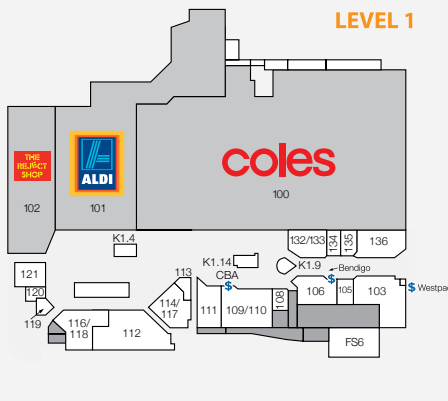

STORE	STORE NO.	STORE	STORE NO.
ENTERTAINMENT & LEISURE			
Collingwood Park News	111	Anew Homewares	320
EB Games	225	ACME Phone Repair & Accessories	K2.13
iPlay	330A	Bargain Mania	339
Telstra Shop	348	JV Audio	119
Yes Optus	338B	My Case	313A
Vodafone	301B	RT Edwards	306
FASHION & FOOTWEAR			
Ally Fashion	210-211	Sanity	222
Autograph	206	The Furniture Cllub	317
Connor	229	JEWELLERY & ACCESSORIES	
Ice Design	301A	Angus & Coote	227
Jays Jays	208	Cosmetics Plus	228
Lowes	203	Prouds	201
Millers	344	MEDICAL & OPTICAL	
Tiki Kids Clothing	315	Priceline Pharmacy	109/110
Urban Wear	226	Redbank Plaza Medical	112
Williams the Shoemen	204	Specsavers	338
FRESH FOOD			
BWS	132/133	Totally Smiles	325
Go Vita	114/117	MISCELLANEOUS	
HEALTH & BEAUTY			
Casheezi	224	Free Choice Tobacconist	135
Grace Beauty & Threading	222B	RETAIL SERVICES	
Green Leaves Massage	321A	Australia Post	316A
Grindstone Barber	105	Flight Centre	121
Luminous Nails	305	Helloworld	316B
Massage Vegas	108	ITP (Income Tax Professionals)	313B
My Nails	134	Ipswich City Council Library & Information Service	322
Price Attack	223	MyCar	FS5
Redbank Gentleman's Barber	120	Mister Minit	K1.14
Supercuts	314	Police Beat	337
Topnotch Hair	207	Queensland Transport	221
		Ultra Tune	FS6

STORE	STORE NO.	STORE	STORE NO.
MAJORS			
Aldi	L1	Asian Delight	218
Rebel	500	Boost Juice	K2.16
Best & Less	214	Bucking Bull	217
Big W	200	Chopstix	K2.14
Cineplex	400	Cisco's Catch	216
Coles	100	Donut King	K3.18
Kmart	300	Fusion Takeaway	113
Mr Toys	341	KFC (outside centre)	33FS1
The Reject Shop	L1	McDonald's	219
BANKS & FINANCIAL			
ANZ Bank	205	Origin Kebabs	220
Bendigo Bank - ATM	L1	Our Coffee	K1.9
CBA - ATM	L1	Rashays Casual Dining	328
NAB - ATM	L2	Shikii Sushi & Teppanyaki	334
Bendigo Bank	106	Subway	329
CBA	326/327	Sunshine Takeaway	K1.4
NAB	209	Sushi Paradise	K2.8
Westpac	103	THAI CHUAN CHIM	330B
		The Coffee Club	K2.12

LEASING ENQUIRIES

ANDREW BIRKETT
YFG Portfolio Leasing Manager
M 0498 800 080 P07 3323 8888
E abirkett@retailfirst.com.au

BRYAN WIGGILL
YFG Portfolio Leasing Executive
M 0413 200 006 P (07) 3323 8888
E bryan.wiggill@retailfirst.com.au

ABS CENSUS DATA 2011. PROFILE CURRENT AS AT 30.08.2019