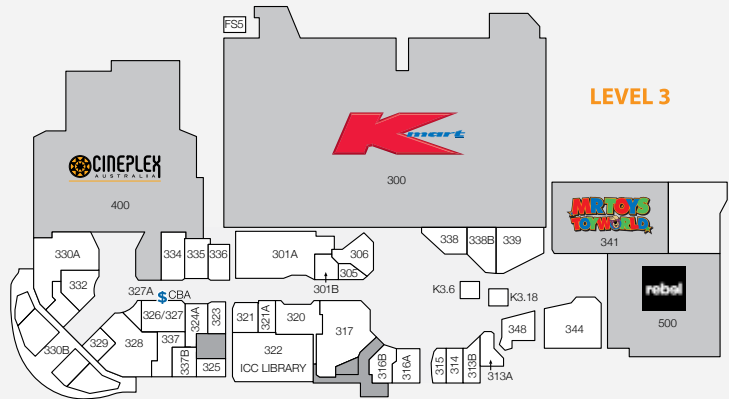

STORE	STORE NO.	STORE	STORE NO.
ENTERTAINMENT & LEISURE			
Collingwood Park News	111	Anew Homewares	320
EB Games	225	ACME Phone Repair & Accessories	K2.13
iPlay	330A	Bargain Mania	339
Telstra Shop	348	JV Audio	119
Yes Optus	338B	My Case	313A
Vodafone	301B	RT Edwards	306
FASHION & FOOTWEAR			
Ally Fashion	210-211	Sanity	222
Autograph	206	The Furniture Cllub	317
Connor	229	JEWELLERY & ACCESSORIES	
Ice Design	301A	Angus & Coote	227
Jays Jays	208	Cosmetics Plus	228
Lowes	203	Prouds	201
Millers	344	MEDICAL & OPTICAL	
Tiki Kids Clothing	315	Priceline Pharmacy	109/110
Urban Wear	226	Redbank Plaza Medical	112
Williams the Shoemen	204	Specsavers	338
FRESH FOOD			
BWS	132/133	Totally Smiles	325
Go Vita	114/117	MISCELLANEOUS	
HEALTH & BEAUTY			
Casheezi	224	Free Choice Tobacconist	135
Grace Beauty & Threading	222B	RETAIL SERVICES	
Green Leaves Massage	321A	Australia Post	316A
Grindstone Barber	105	Flight Centre	121
Luminous Nails	305	Helloworld	316B
Massage Vegas	108	ITP (Income Tax Professionals)	313B
My Nails	134	Ipswich City Council Library & Information Service	322
Price Attack	223	MyCar	FS5
Redbank Gentleman's Barber	120	Mister Minit	K1.14
Supercuts	314	Police Beat	337
Topnotch Hair	207	Queensland Transport	221
		Ultra Tune	FS6

STORE	STORE NO.	STORE	STORE NO.
MAJORS			
Aldi	L1	Asian Delight	218
Rebel	500	Boost Juice	K2.16
Best & Less	214	Bucking Bull	217
Big W	200	Chopstix	K2.14
Cineplex	400	Cisco's Catch	216
Coles	100	Donut King	K3.18
Kmart	300	Fusion Takeaway	113
Mr Toys	341	KFC (outside centre)	33FS1
The Reject Shop	L1	McDonald's	219
BANKS & FINANCIAL			
ANZ Bank	205	Origin Kebabs	220
Bendigo Bank - ATM	L1	Our Coffee	K1.9
CBA - ATM	L1	Rashays Casual Dining	328
NAB - ATM	L2	Shikii Sushi & Teppanyaki	334
Bendigo Bank	106	Subway	329
CBA	326/327	Sunshine Takeaway	K1.4
NAB	209	Sushi Paradise	K2.8
Westpac	103	THAI CHUAN CHIM	330B
		The Coffee Club	K2.12

LEASING ENQUIRIES

ANDREW BIRKETT
YFG Portfolio Leasing Manager
M 0498 800 080 P07 3323 8888
E abirkett@retailfirst.com.au

BRYAN WIGGILL
YFG Portfolio Leasing Executive
M 0413 200 006 P (07) 3323 8888
E bryan.wiggill@retailfirst.com.au

ABS CENSUS DATA 2011. PROFILE CURRENT AS AT 30.08.2019