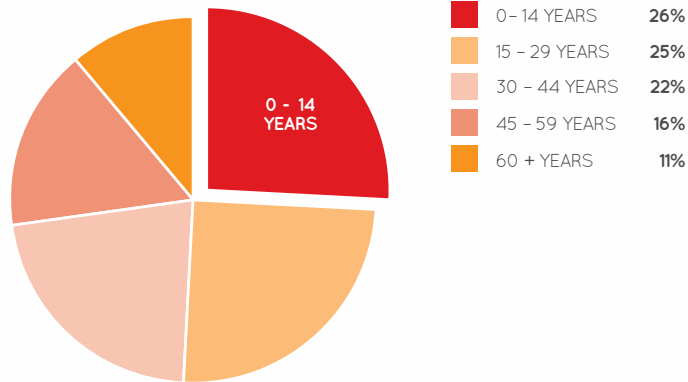

AGE PROFILE

KEY FEATURES

100+

NUMBER OF RETAILERS

148m

TOTAL ANNUAL SALES (\$) EXCLUDING ALDI

41,118

GROSS LEASABLE AREA (M2)