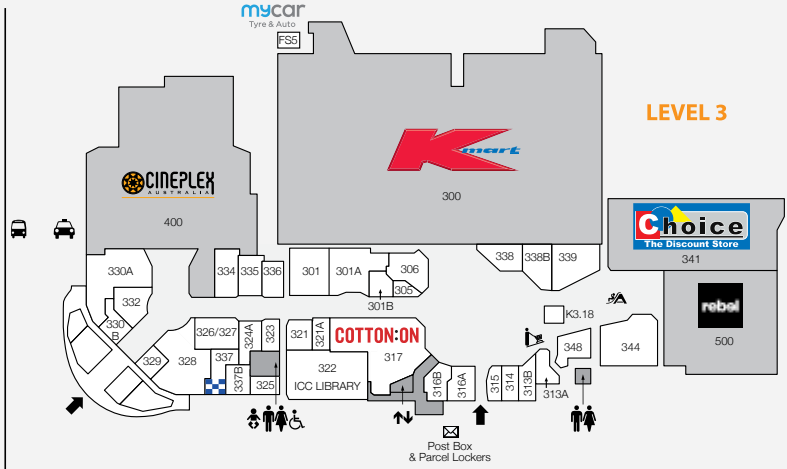

1,955

CAR PARKS
561 ARE UNDERCOVER

3.7m

ANNUAL CUSTOMER VISITS

MAJORS

- COLES • ALDI
- BIG W • KMART • CINEPLEX

DEMOGRAPHICS

STRONG FAMILY MARKET,
HIGH PROPORTION
OF UNDER 14s

MARKET

136,838

TRADE AREA POPULATION

- ➔ Entry/Exit
- ♿ Disabled Toilets
- ♀ Female Toilets
- ♂ Male Toilets
- 👶 Parents Room
- ⬆️ Lift
- 🚶 Travelator
- 🛗 Escalator
- CM Centre Management
- 🚕 Taxi Rank
- 🚌 Bus Station
- ☎ Pay Phone
- 🏧 ATM
- ✉ PO Boxes
- 👮 Police

STORE	STORE NO.	STORE	STORE NO.
MAJORS			
Aldi	101	Boost Juice	K2.16
Best & Less	214	Cafe Pegasus	K1.9
Big W	200	Chopstix	K2.14
Choice the Discount Store	341	Donut King	K3.18
Cineplex	400	Fusion Takeaway	113
Coles	100	Go Vita	114/117
Cotton On	317	Haeduri Chicken	332
Kmart	300	KFC (outside centre)	33FS1
Rebel	500	McDonald's	219
The Reject Shop	102	Origin Kebabs	220
BANKS & FINANCIAL			
ANZ Bank	205	Rashays	328
Westpac	103	Shikii Sushi & Teppanyaki	334
CAFÉS & DINING			
Amigos Cafe	217	Subway	329
Asian Delight	218	Sunshine Takeaway	K1.4
		Sushi Paradise	K2.8
		Thai Chuan Chim	330B