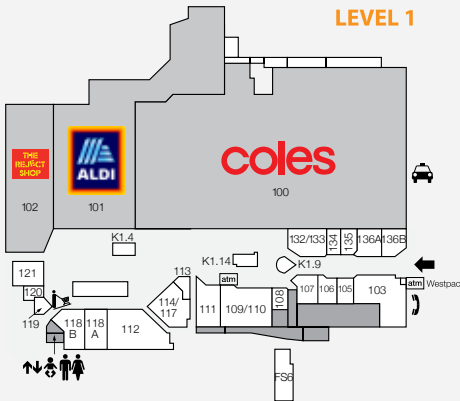

1,955

CAR PARKS
561 ARE UNDERCOVER

3.7m

ANNUAL CUSTOMER VISITS

MAJORS

- COLES • ALDI
- BIG W • KMART • CINEPLEX

DEMOGRAPHICS

STRONG FAMILY MARKET,
HIGH PROPORTION
OF UNDER 14s

MARKET

136,838

TRADE AREA POPULATION

- ➔ Entry/Exit
- ♿ Disabled Toilets
- ♀ Female Toilets
- ♂ Male Toilets
- 👶 Parents Room
- ⬆️ Lift
- 🚶 Travelator
- 🛗 Escalator
- CM Centre Management
- 🚕 Taxi Rank
- 🚌 Bus Station
- ☎ Pay Phone
- 🏧 ATM
- ✉ PO Boxes
- 👮 Police

STORE	STORE NO.	STORE	STORE NO.
MAJORS			
Aldi	101	Boost Juice	K2.16
Best & Less	214	Cafe Pegasus	K1.9
Big W	200	Chopstix	K2.14
Choice the Discount Store	341	Donut King	K3.18
Cineplex	400	Fusion Takeaway	113
Coles	100	Go Vita	114/117
Cotton On	317	Haeduri Chicken	332
Kmart	300	KFC (outside centre)	33FS1
Rebel	500	McDonald's	219
The Reject Shop	102	Origin Kebabs	220
BANKS & FINANCIAL			
ANZ Bank	205	Rashays	328
Westpac	103	Shikii Sushi & Teppanyaki	334
CAFÉS & DINING			
Amigos Cafe	217	Subway	329
Asian Delight	218	Sunshine Takeaway	K1.4
		Sushi Paradise	K2.8
		Thai Chuan Chim	330B