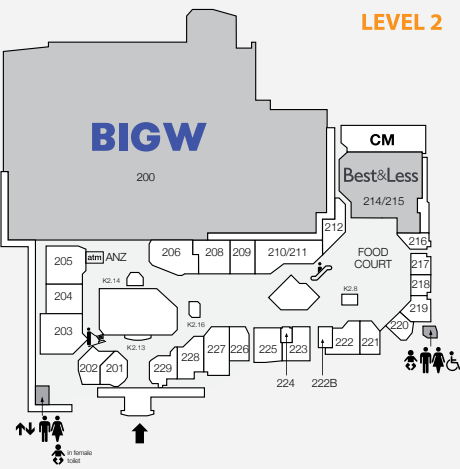

1,955

CAR PARKS
561 ARE UNDERCOVER

3.7m

ANNUAL CUSTOMER VISITS

MAJORS

- COLES • ALDI
- BIG W • KMART • CINEPLEX

DEMOGRAPHICS

STRONG FAMILY MARKET,
HIGH PROPORTION
OF UNDER 14s

MARKET

136,838

TRADE AREA POPULATION

- ➔ Entry/Exit
- ♿ Disabled Toilets
- ♀ Female Toilets
- ♂ Male Toilets
- 👶 Parents Room
- ⬆️ Lift
- 🚶 Travelator
- 🛗 Escalator
- CM Centre Management
- 🚕 Taxi Rank
- 🚌 Bus Station
- ☎ Pay Phone
- 🏧 ATM
- ✉ PO Boxes
- 👮 Police

STORE	STORE NO.	STORE	STORE NO.
MAJORS			
Aldi	101	Boost Juice	K2.16
Best & Less	214	Cafe Pegasus	K1.9
Big W	200	Chopstix	K2.14
Choice the Discount Store	341	Donut King	K3.18
Cineplex	400	Fusion Takeaway	113
Coles	100	Go Vita	114/117
Cotton On	317	Haeduri Chicken	332
Kmart	300	KFC (outside centre)	33FS1
Rebel	500	McDonald's	219
The Reject Shop	102	Origin Kebabs	220
BANKS & FINANCIAL			
ANZ Bank	205	Rashays	328
Westpac	103	Shikii Sushi & Teppanyaki	334
CAFÉS & DINING			
Amigos Cafe	217	Subway	329
Asian Delight	218	Sunshine Takeaway	K1.4
		Sushi Paradise	K2.8
		Thai Chuan Chim	330B