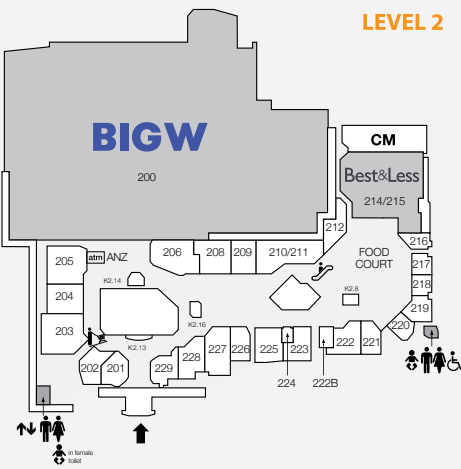

#### DEMOGRAPHICS

STRONG FAMILY MARKET,  
HIGH PROPORTION  
OF UNDER 14s

MARKET

136,838

TRADE AREA POPULATION

- ➔ Entry/Exit
- ♿ Disabled Toilets
- ♀ Female Toilets
- ♂ Male Toilets
- 👶 Parents Room
- ⬆️ Lift
- 🚶 Travelator
- 🛗 Escalator
- CM Centre Management
- 🚕 Taxi Rank
- 🚌 Bus Station
- ☎ Pay Phone
- 🏧 ATM
- ✉ PO Boxes
- 👮 Police

STORE	STORE NO.	STORE	STORE NO.
<b>MAJORS</b>			
Aldi	101	Boost Juice	K2.16
Best & Less	214	Cafe Pegasus	K1.9
Big W	200	Chopstix	K2.14
Choice the Discount Store	341	Donut King	K3.18
Cineplex	400	Fusion Takeaway	113
Coles	100	Go Vita	114/117
Cotton On	317	Haeduri Chicken	332
Kmart	300	KFC (outside centre)	33FS1
Rebel	500	McDonald's	219
The Reject Shop	102	Origin Kebabs	220
<b>BANKS &amp; FINANCIAL</b>			
ANZ Bank	205	Rashays	328
Westpac	103	Shikii Sushi & Teppanyaki	334
<b>CAFÉS &amp; DINING</b>			
Amigos Cafe	217	Subway	329
Asian Delight	218	Sunshine Takeaway	K1.4
		Sushi Paradise	K2.8
		Thai Chuan Chim	330B