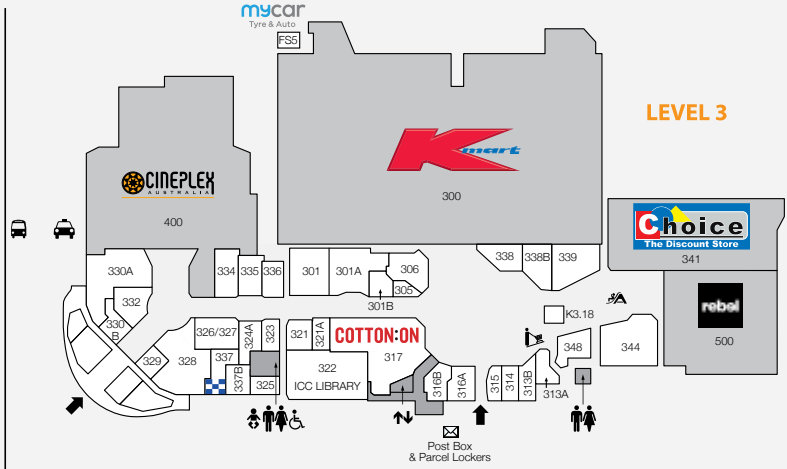

#### DEMOGRAPHICS

STRONG FAMILY MARKET,  
HIGH PROPORTION  
OF UNDER 14s

MARKET

136,838

TRADE AREA POPULATION

- ➔ Entry/Exit
- ♿ Disabled Toilets
- ♀ Female Toilets
- ♂ Male Toilets
- 👶 Parents Room
- ⬆️ Lift
- 🚶 Travelator
- 🛗 Escalator
- CM Centre Management
- 🚕 Taxi Rank
- 🚌 Bus Station
- ☎ Pay Phone
- 🏧 ATM
- ✉ PO Boxes
- 👮 Police

STORE	STORE NO.	STORE	STORE NO.
<b>MAJORS</b>			
Aldi	101	Boost Juice	K2.16
Best & Less	214	Cafe Pegasus	K1.9
Big W	200	Chopstix	K2.14
Choice the Discount Store	341	Donut King	K3.18
Cineplex	400	Fusion Takeaway	113
Coles	100	Go Vita	114/117
Cotton On	317	Haeduri Chicken	332
Kmart	300	KFC (outside centre)	33FS1
Rebel	500	McDonald's	219
The Reject Shop	102	Origin Kebabs	220
<b>BANKS &amp; FINANCIAL</b>			
ANZ Bank	205	Rashays	328
Westpac	103	Shikii Sushi & Teppanyaki	334
<b>CAFÉS &amp; DINING</b>			
Amigos Cafe	217	Subway	329
Asian Delight	218	Sunshine Takeaway	K1.4
		Sushi Paradise	K2.8
		Thai Chuan Chim	330B