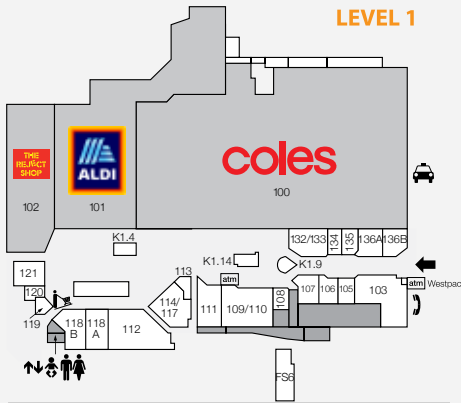

#### DEMOGRAPHICS

STRONG FAMILY MARKET,  
HIGH PROPORTION  
OF UNDER 14s

MARKET

136,838

TRADE AREA POPULATION

- ➔ Entry/Exit
- ♿ Disabled Toilets
- ♀ Female Toilets
- ♂ Male Toilets
- 👶 Parents Room
- ⬆️ Lift
- 🚶 Travelator
- 🛗 Escalator
- CM Centre Management
- 🚕 Taxi Rank
- 🚌 Bus Station
- ☎ Pay Phone
- 🏧 ATM
- ✉ PO Boxes
- 👮 Police

STORE	STORE NO.	STORE	STORE NO.
<b>MAJORS</b>			
Aldi	101	Boost Juice	K2.16
Best & Less	214	Cafe Pegasus	K1.9
Big W	200	Chopstix	K2.14
Choice the Discount Store	341	Donut King	K3.18
Cineplex	400	Fusion Takeaway	113
Coles	100	Go Vita	114/117
Cotton On	317	Haeduri Chicken	332
Kmart	300	KFC (outside centre)	33FS1
Rebel	500	McDonald's	219
The Reject Shop	102	Origin Kebabs	220
<b>BANKS &amp; FINANCIAL</b>			
ANZ Bank	205	Rashays	328
Westpac	103	Shikii Sushi & Teppanyaki	334
<b>CAFÉS &amp; DINING</b>			
Amigos Cafe	217	Subway	329
Asian Delight	218	Sunshine Takeaway	K1.4
		Sushi Paradise	K2.8
		Thai Chuan Chim	330B