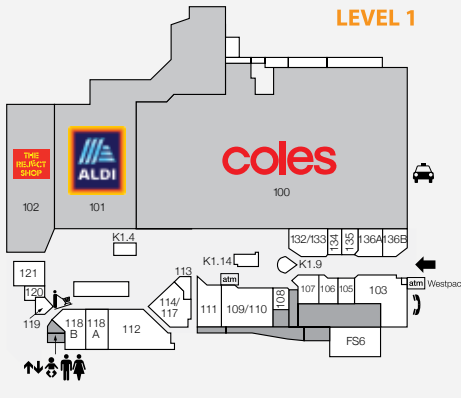

1,955

CAR PARKS
561 ARE UNDERCOVER

3.6m

ANNUAL CUSTOMER VISITS

MAJORS

- COLES • ALDI
- BIG W • KMART • CINEPLEX

DEMOGRAPHICS

STRONG FAMILY MARKET,
HIGH PROPORTION
OF UNDER 14s

MARKET

142,100

TRADE AREA POPULATION

- ➔ Entry/Exit
- ♿ Disabled Toilets
- ♀ Female Toilets
- ♂ Male Toilets
- 👶 Parents Room
- ⬆️ Lift
- 🚶 Travelator
- 🛗 Escalator
- CM Centre Management
- 🚕 Taxi Rank
- 🚌 Bus Station
- ☎ Pay Phone
- atm ATM
- ✉ PO Boxes
- 👮 Police

STORE	STORE NO.	STORE	STORE NO.
MAJORS			
Aldi	L1	Donut King	K3.18
Best & Less	214	Fusion Takeaway	113
Big W	200	Go Vita	114
Choice the Discount Store	341	Haeduri Chicken	332
Cineplex	400	Jack's Cafe	217
Coles	100	KFC (outside centre)	33FS1
Cotton On	317	McDonald's	219
Kmart	300	Origin Kebabs	220
Rebel	500	Our Coffee	K1.9
The Reject Shop	L1	Rashays	328
BANKS & FINANCIAL			
ANZ Bank	205	Shikii Sushi & Teppanyaki	334
CBA	326/327	Subway	329
Westpac	103	Sunshine Takeaway	K1.4
CAFÉS & DINING			
Asian Delight	218	Sushi Paradise	K2.8
Boost Juice	K2.16	Thai Chuan Chim	330B
Chopstix	K2.14	The Coffee Club	K2.12
Cisco's Catch	216		