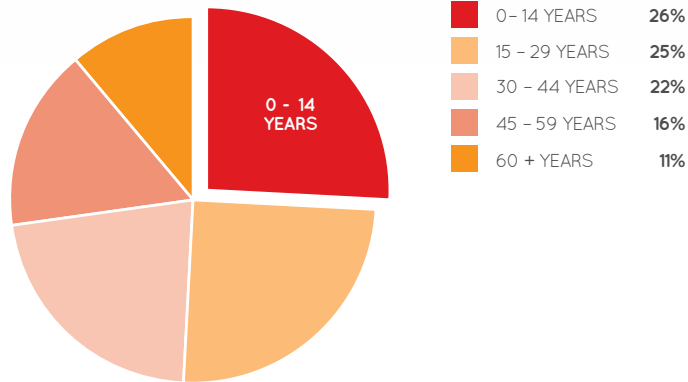

AGE PROFILE

KEY FEATURES

90

NUMBER OF RETAILERS

163m

TOTAL ANNUAL SALES (\$) EXCLUDING ALDI

41,118

GROSS LEASABLE AREA (M2)