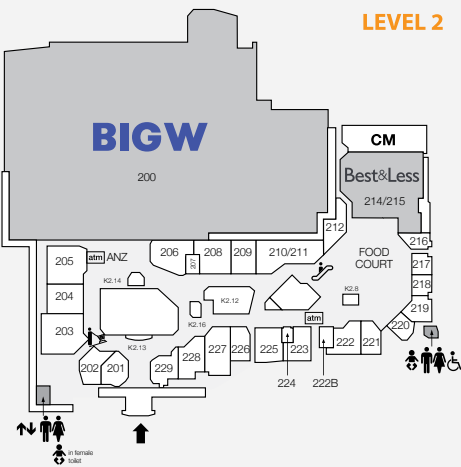

1,955

CAR PARKS
561 ARE UNDERCOVER

3.6m

ANNUAL CUSTOMER VISITS

MAJORS

- COLES • ALDI
- BIG W • KMART • CINEPLEX

DEMOGRAPHICS

STRONG FAMILY MARKET,
HIGH PROPORTION
OF UNDER 14s

MARKET

142,100

TRADE AREA POPULATION

- ➔ Entry/Exit
- ♿ Disabled Toilets
- ♀ Female Toilets
- ♂ Male Toilets
- 👶 Parents Room
- ⬆️ Lift
- 🚶 Travelator
- 🛗 Escalator
- CM Centre Management
- 🚕 Taxi Rank
- 🚌 Bus Station
- ☎ Pay Phone
- atm ATM
- ✉ PO Boxes
- 👮 Police

STORE	STORE NO.	STORE	STORE NO.
MAJORS			
Aldi	L1	Donut King	K3.18
Best & Less	214	Fusion Takeaway	113
Big W	200	Go Vita	114
Choice the Discount Store	341	Haeduri Chicken	332
Cineplex	400	Jack's Cafe	217
Coles	100	KFC (outside centre)	33FS1
Cotton On	317	McDonald's	219
Kmart	300	Origin Kebabs	220
Rebel	500	Our Coffee	K1.9
The Reject Shop	L1	Rashays	328
BANKS & FINANCIAL			
ANZ Bank	205	Shikii Sushi & Teppanyaki	334
CBA	326/327	Subway	329
Westpac	103	Sunshine Takeaway	K1.4
CAFÉS & DINING			
Asian Delight	218	Sushi Paradise	K2.8
Boost Juice	K2.16	Thai Chuan Chim	330B
Chopstix	K2.14	The Coffee Club	K2.12
Cisco's Catch	216		