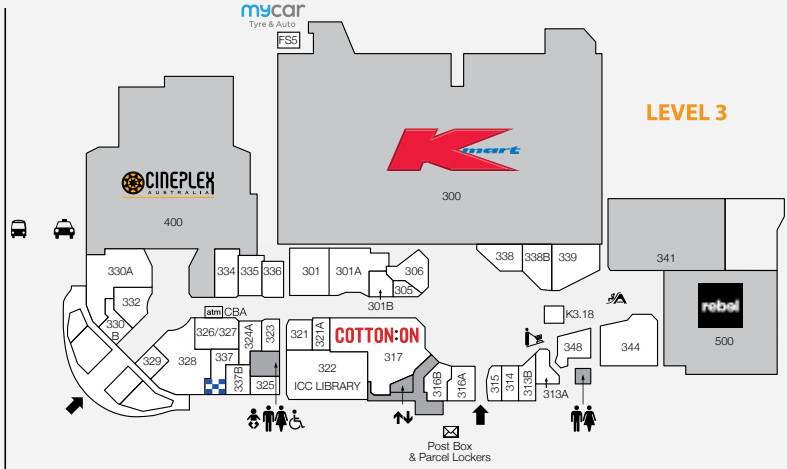

1,955

CAR PARKS
561 ARE UNDERCOVER

3.6m

ANNUAL CUSTOMER VISITS

MAJORS

- COLES • ALDI
- BIG W • KMART • CINEPLEX

DEMOGRAPHICS

STRONG FAMILY MARKET,
HIGH PROPORTION
OF UNDER 14s

MARKET

142,100

TRADE AREA POPULATION

- ➔ Entry/Exit
- ♿ Disabled Toilets
- ♀ Female Toilets
- ♂ Male Toilets
- 👶 Parents Room
- ⬆️ Lift
- 🚶 Travelator
- 🛗 Escalator
- CM Centre Management
- 🚕 Taxi Rank
- 🚌 Bus Station
- ☎ Pay Phone
- atm ATM
- ✉ PO Boxes
- 👮 Police

STORE	STORE NO.	STORE	STORE NO.
MAJORS			
Aldi	L1	Donut King	K3.18
Best & Less	214	Fusion Takeaway	113
Big W	200	Go Vita	114
Choice the Discount Store	341	Haeduri Chicken	332
Cineplex	400	Jack's Cafe	217
Coles	100	KFC (outside centre)	33FS1
Cotton On	317	McDonald's	219
Kmart	300	Origin Kebabs	220
Rebel	500	Our Coffee	K1.9
The Reject Shop	L1	Rashays	328
BANKS & FINANCIAL			
ANZ Bank	205	Shikii Sushi & Teppanyaki	334
CBA	326/327	Subway	329
Westpac	103	Sunshine Takeaway	K1.4
CAFÉS & DINING			
Asian Delight	218	Sushi Paradise	K2.8
Boost Juice	K2.16	Thai Chuan Chim	330B
Chopstix	K2.14	The Coffee Club	K2.12
Cisco's Catch	216		