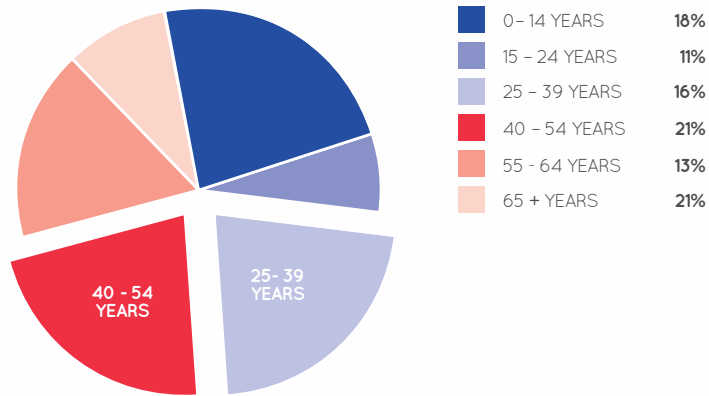

Peninsula Fair is located in the central hub of the Redcliffe Peninsula only 37km from Brisbane city.

The lifestyle of the area is relaxed with a focus on leisure and recreation and the centre offers a complete shopping experience under one air-conditioned roof.

Originally known as Kippa Ring Shopping Centre, it underwent a substantial expansion in 1990 and was relaunched in 1991 as Peninsula Fair.

AGE PROFILE

KEY FEATURES

85

NUMBER OF RETAILERS

135m

TOTAL ANNUAL SALES (\$)