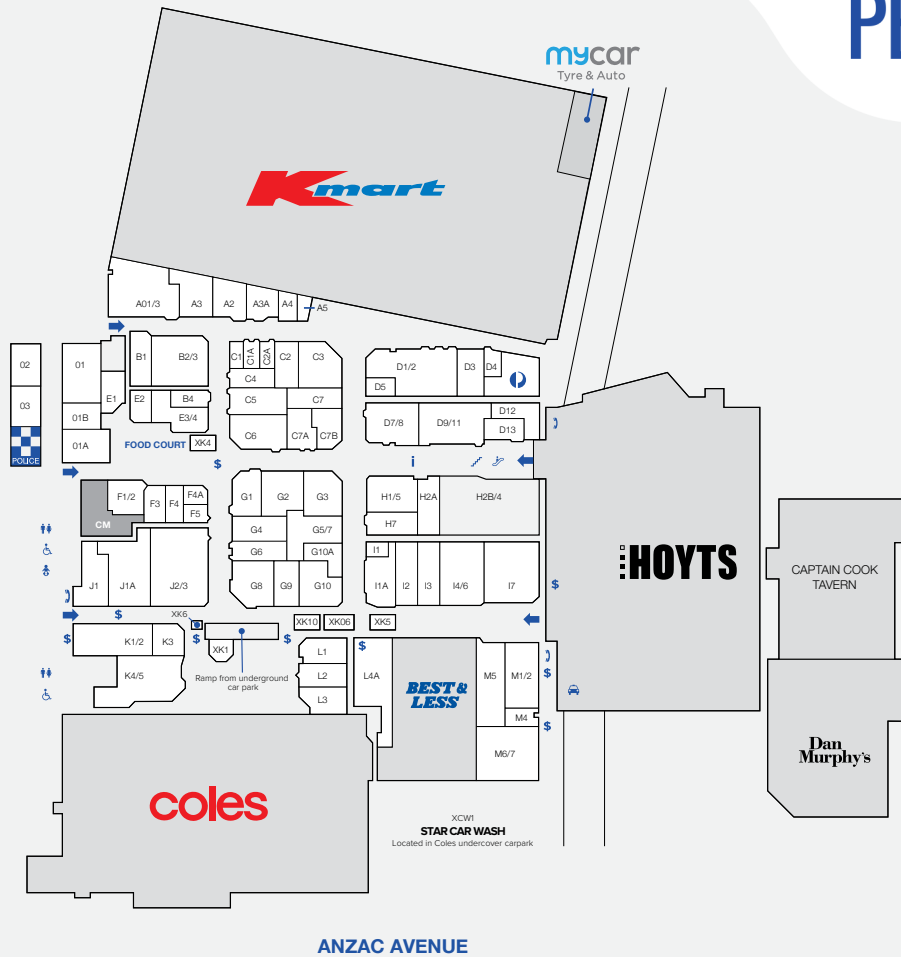

PENINSULAFAIR

STORE STORE NO.

JEWELLERY

Prouds Jewellers	C7B
Richardson's Jewellers	11A

LIQUOR

BWS	L3
Dan Murphy's	102

MEDICAL & PHARMACY

National Hearing Care	M4
TerryWhite Chemmart	J2/3

MISCELLANEOUS

Fun Zone	D13
JP Services	C2A
Police Beat	O4

MOBILE PHONES & TECHNOLOGY

Case Bar	11
Casphones	XK4
Charming Cases	XK5
Optus	G09
Vodafone	XK10

NEWSAGENCY

Peninsula Fair News	K4/5

RETAIL SERVICES

Australia Post	D4/6
mycar Tyre & Auto	101
Star Carwash	XCW1
Suncity Locksmith	C1

STORE	STORE NO.	STORE	STORE NO.	STORE	STORE NO.
MAJOR STORES					
Best & Less	L4	Connor	D7/8	McDonalds	O1A
Coles	100	Lowes	D9/11	Sushi Pumacy	O1B
Hoyts Cinemas	103	FASHION MIXED			
Kmart	101	Jay Jays	G3	Top Asian	E2
BANKS & FINANCIAL					
Commonwealth Bank	J1A	Intersport	A2	HAIR, NAILS & BEAUTY	
Heritage Bank	17	Rivers	A01/3	Elegant Beauty & Brows	D5
H & R Block	B4	Surf Dive 'n' Ski	G2	Eve's Brow Bar	XA06
Suncorp	M6/7	FASHION WOMEN'S			
DISCOUNT VARIETY					
Price Busters	14/6	Autograph	C5	F10 Quickcut	C1A
Hot Bargain	H2B/4	Millers	K1/2	Healers Massage	G10A
EYEWEAR & OPTOMETRIST					
Peninsula Eyecare	G6	Noni B	L1	Kombi Cutters	C4
OPSM	C7A	Rockmans	C6	T and K Nails & Beauty	A4
Specsavers	13	Sussan	H1/5	Real Health Chinese Massage and Beauty	D3
The Optical Superstore	K3	Suzanne Grae	G10	S&S Hair and Beauty	H2A
FASHION FOOTWEAR & ACCESSORIES					
Mathers	C3	FOOD DINE IN & TAKEAWAY			
Spendless Shoes	G5/7	Anka Kebabs	E1	The Barbers Den	D4
Zelows	G4	Bec's Café	F4A	Vicki's Hairtrix	H7
FASHION MEN'S					
Connor	D7/8	Captain Cook Tavern	102	Washington Nails	F5
Lowes	D9/11	Chopstixs	F3	HOMEWARES, GIFTS & FLORIST	
LIQUOR					
BWS	L3	Country Fried Chicken	F4	House	C02
Dan Murphy's	102	Donut King	XK1	Kaisercraft	D1/2
MEDICAL & PHARMACY					
National Hearing Care	M4	Gloria Jean's Coffees	F1/2	Pick A Lily	XK6
TerryWhite Chemmart	J2/3	J & S Bakery	D12	Smokemart & GiftBox	L2
MISCELLANEOUS					
Fun Zone	D13	LEASING ENQUIRIES			
JP Services	C2A	KIMAI BREAY Portfolio Leasing Manager			
Police Beat	O4	M 0 439 515 066 P 07 3323 8888			
MOBILE PHONES & TECHNOLOGY					
Case Bar	11	E kbrey@retailfirst.com.au			
Casphones	XK4				
Charming Cases	XK5				
Optus	G09				
Vodafone	XK10				
NEWSAGENCY					
Peninsula Fair News	K4/5				
RETAIL SERVICES					
Australia Post	D4/6				
mycar Tyre & Auto	101				
Star Carwash	XCW1				
Suncity Locksmith	C1				

LEASING ENQUIRIES

KIMAI BREAY Portfolio Leasing Manager
M 0 439 515 066 P 07 3323 8888
E kbrey@retailfirst.com.au