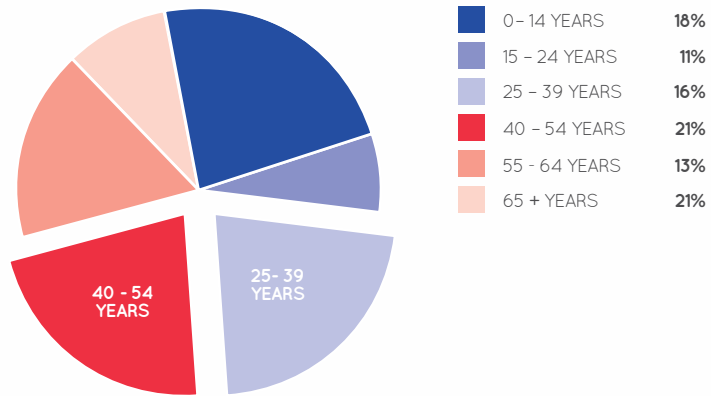

Peninsula Fair is located in the central hub of the Redcliffe Peninsula only 37km from Brisbane city.

The lifestyle of the area is relaxed with a focus on leisure and recreation and the centre offers a complete shopping experience under one air-conditioned roof.

Originally known as Kippa Ring Shopping Centre, it underwent a substantial expansion in 1990 and was relaunched in 1991 as Peninsula Fair.

AGE PROFILE

KEY FEATURES

76

NUMBER OF RETAILERS

136m

TOTAL ANNUAL SALES (\$)