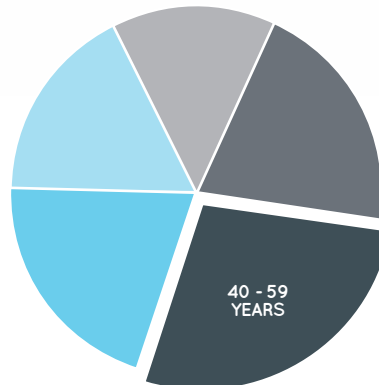

KEY FEATURES

167

NUMBER OF RETAILERS*

348m

TOTAL ANNUAL SALES (\$)*

58,928

GROSS LEASABLE AREA (M2)*

2,578