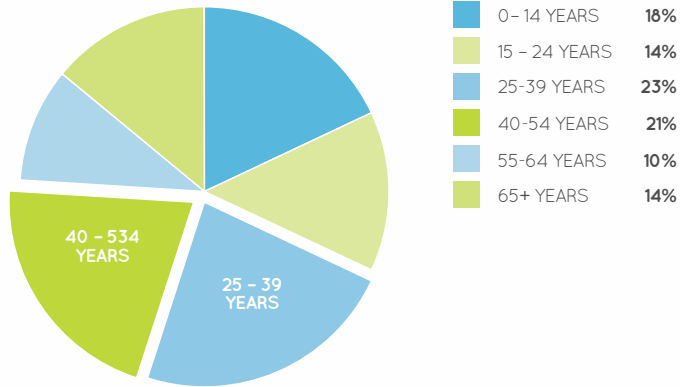

AGE PROFILE

KEY FEATURES

41

NUMBER OF RETAILERS

135m

TOTAL ANNUAL SALES (\$)

12,698

GROSS LEASABLE AREA (M2)

1,140

CAR PARKS
147 ARE UNDERCOVER

3.1m

ANNUAL CUSTOMER VISITS

MAJORS

- WOOLWORTHS
- COLES

DEMOGRAPHICS

YOUNG AND MIDDLE AGE FAMILIES, SENIORS, CONVENIENCE SHOPPERS