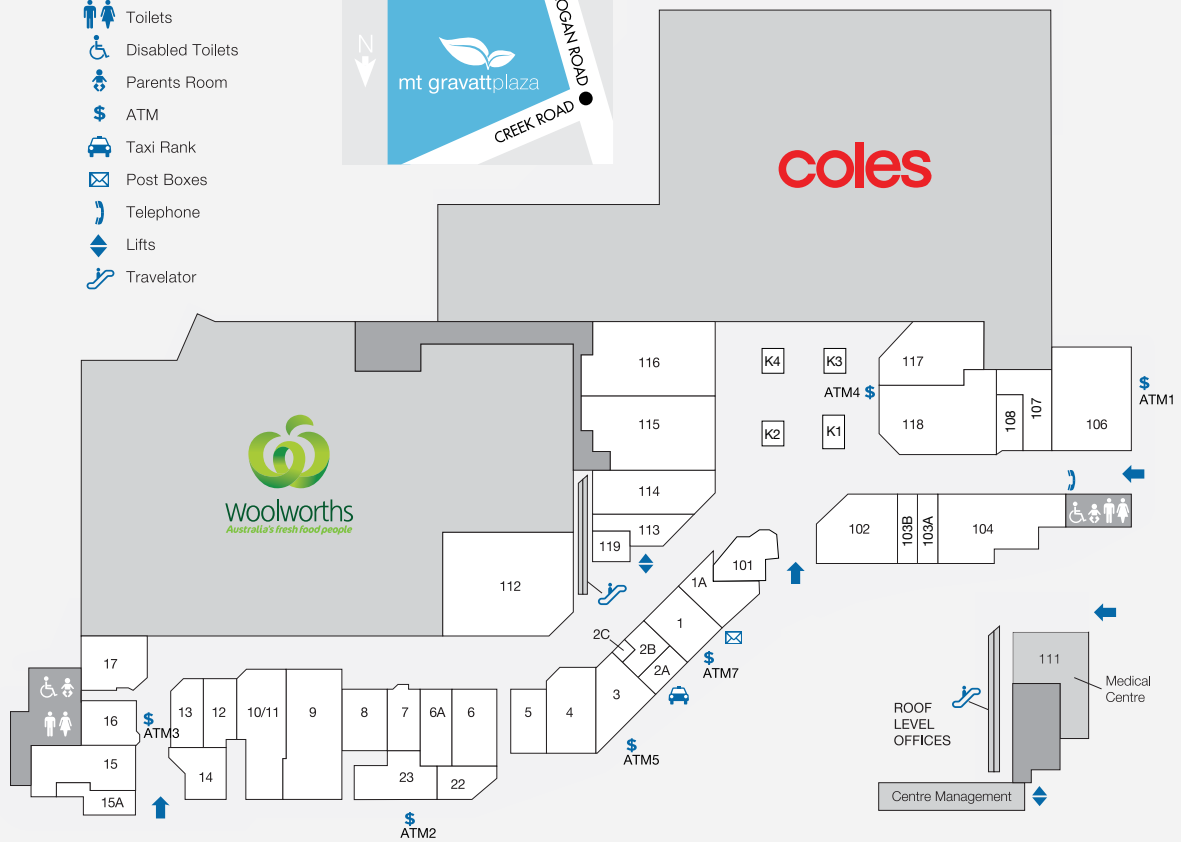

Mt Gravatt Plaza is located 8km south of Brisbane CBD and comprises of Woolworths, Coles and 39 specialty stores. The centre is well known for its niche fresh food offer and is well supported by loyal clientele.

1,140

CAR PARKS
147 ARE UNDERCOVER

3.1m

ANNUAL CUSTOMER VISITS

MAJORS

- WOOLWORTHS
- COLES

DEMOGRAPHICS

YOUNG AND MIDDLE AGE FAMILIES, SENIORS, CONVENIENCE SHOPPERS

MARKET

139,120

TRADE AREA POPULATION

mt gravatt plaza

-  Toilets
-  Disabled Toilets
-  Parents Room
-  ATM
-  Taxi Rank
-  Post Boxes
-  Telephone
-  Lifts
-  Travelator

STORE	LOCATION	STORE	LOCATION	STORE	LOCATION
MAJORS		FOOD – EAT IN / TAKEAWAY		Unique Beaute' Studio	108
Woolworths	W	Akii Sushi	4	WeCut	103B
Coles	C	Bean Out	14	JEWELLERY & GIFTS	
BANKS		Briz Star Cafe	101	Jon Crosbie Jeweller	6
BOQ	23	ChatterBox Café & Lounge Bar	102	MISCELLANEOUS	
CBA	118	Ichii Sushi	K2	BWS	17
Westpac	106	OzKing Kebab	22	Dollars and Sense	116
Westpac ATM	ATM1	HAIR / HEALTH / BEAUTY		EB Games / Zing	114
BOQ ATM	ATM2	Bay Audio	7	Liquorland	117
CUA ATM	ATM3	Complete Care Doctors	111	Sunshine News	15
CBA ATM	ATM4	Chempro	112	TSG	119
FASHION		Massage Inn	1A	SERVICES	
Lifeline	107	Mode Hairdressing	5	Australia Post	104
Millers	115	Mt Gravatt Dental	113	Flight Centre	15A
FRESH FOOD		OPSM	1	Global Jetsetting	6A
A&M Meats	10/11	Optical Superstore	112	Mt Gravatt Plaza Shoe Repairs	2C
Bakers Delight	13	QML Pathology	2B	Peerless Dry Cleaners	2A
Crispy Carrot	9	Shiny Nails	K3		
VJ's Seafood	8	Styles Threading			