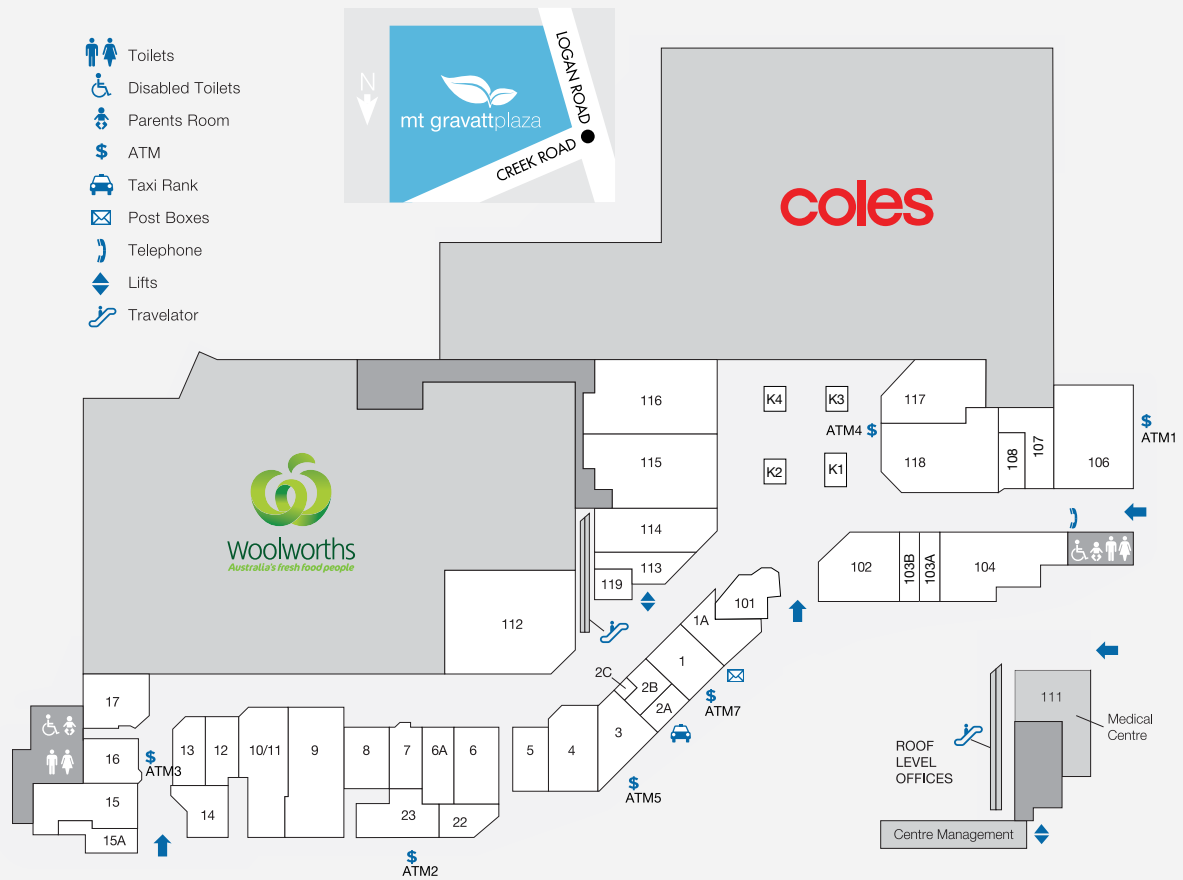

## DEMOGRAPHICS

YOUNG AND MIDDLE AGE FAMILIES, SENIORS, CONVENIENCE SHOPPERS

MARKET

139,120

TRADE AREA POPULATION

# mt gravatt plaza

STORE	LOCATION	STORE	LOCATION	STORE	LOCATION
<b>MAJORS</b>		<b>FOOD – EAT IN / TAKEAWAY</b>		Unique Beaute' Studio	108
Woolworths	W	Akii Sushi	4	WeCut	103B
Coles	C	Bean Out	14	<b>JEWELLERY &amp; GIFTS</b>	
<b>BANKS</b>		Briz Star Cafe	101	Jon Crosbie Jeweller	6
BOQ	23	ChatterBox Café & Lounge Bar	102	<b>MISCELLANEOUS</b>	
CBA	118	Ichii Sushi	K2	BWS	17
Westpac	106	OzKing Kebab	22	Dollars and Sense	116
Westpac ATM	ATM1	<b>HAIR / HEALTH / BEAUTY</b>		EB Games / Zing	114
BOQ ATM	ATM2	Bay Audio	7	Liquorland	117
CUA ATM	AMT3	Complete Care Doctors	111	Sunshine News	15
CBA ATM	ATM4	Chempro	112	TSG	119
<b>FASHION</b>		Massage Inn	1A	<b>SERVICES</b>	
Lifeline	107	Mode Hairdressing	5	Australia Post	104
Millers	115	Mt Gravatt Dental	113	Flight Centre	15A
<b>FRESH FOOD</b>		OPSM	1	Global Jetsetting	6A
A&M Meats	10/11	Optical Superstore	112	Mt Gravatt Plaza Shoe Repairs	2C
Bakers Delight	13	QML Pathology	2B	Peerless Dry Cleaners	2A
Crispy Carrot	9	Shiny Nails	K3		
VJ's Seafood	8	Styles Threading			