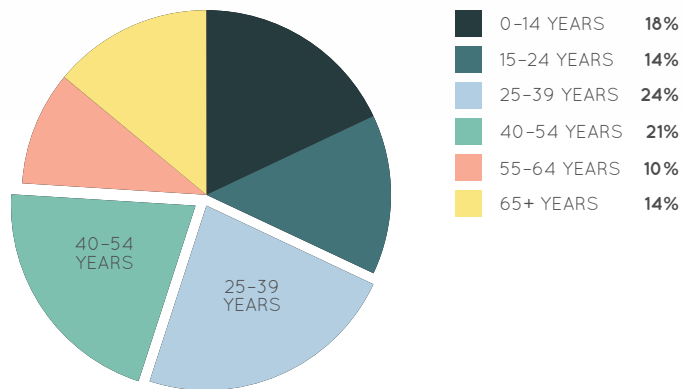

## KEY FEATURES

43

NUMBER OF RETAILERS

146m

TOTAL ANNUAL SALES (\$)

12,682

GROSS LEASABLE AREA (M2)

1,140

## DEMOGRAPHICS

YOUNG AND MIDDLE AGE FAMILIES, SENIORS, CONVENIENCE SHOPPERS

MARKET

79,179

TRADE AREA POPULATION