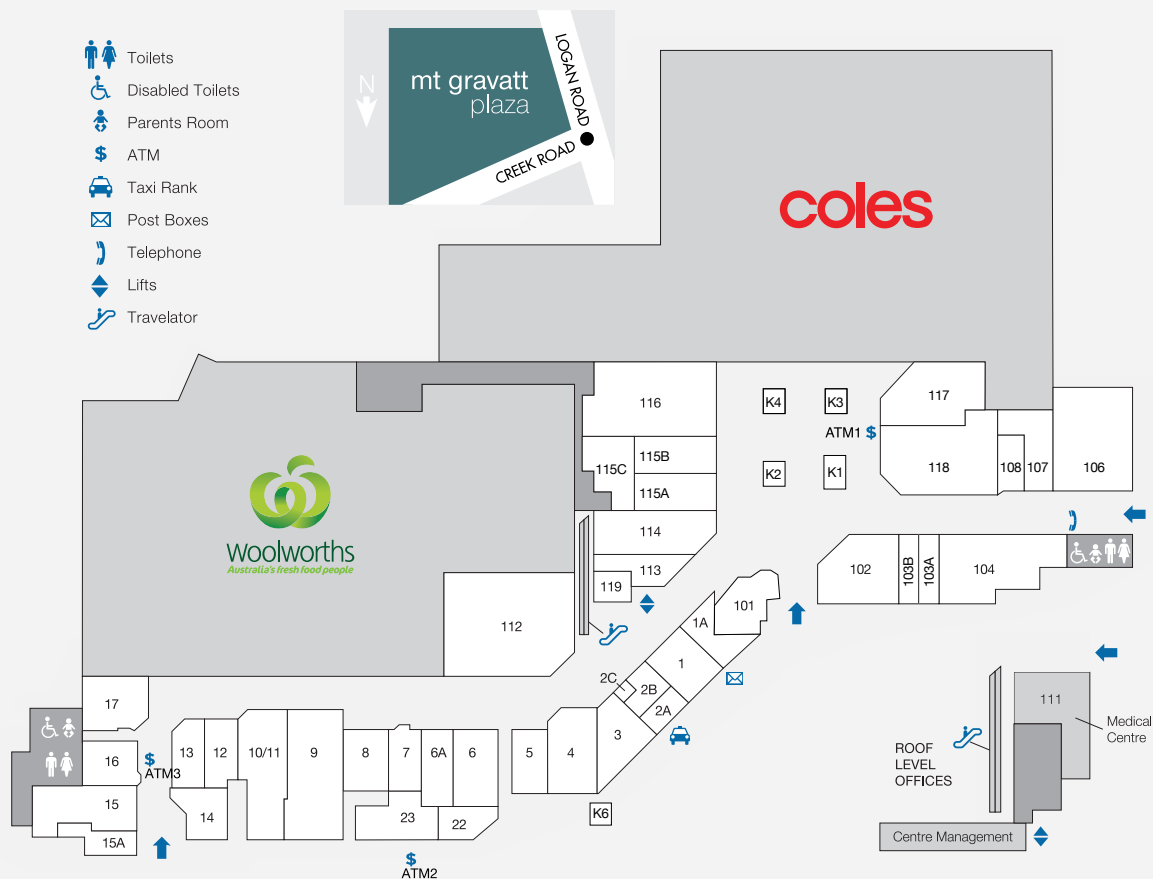

## AGE PROFILE

**Mt Gravatt Plaza** is located 8km south of Brisbane CBD and comprises of Woolworths, Coles and 39 specialty stores. The centre is well known for its niche fresh food offer and is well supported by loyal clientele.

## DEMOGRAPHICS

YOUNG AND MIDDLE AGE FAMILIES, SENIORS, CONVENIENCE SHOPPERS

MARKET

79,179

TRADE AREA POPULATION

# mt gravatt plaza

STORE	LOCATION	STORE	LOCATION	STORE	LOCATION
<b>MAJORS</b>		Ichii Sushi	K2	<b>JEWELLERY &amp; GIFTS</b>	
Coles	C	Kebabs N Kitchens	14	Jon Crosbie Jeweller	6
Woolworths	W	<b>HAIR / HEALTH / BEAUTY</b>		<b>TRAVEL</b>	
<b>BANKS</b>		Amplifon	7	Helloworld Travel	115B
atmx	ATM3	Chempro Chemist	112	<b>FINANCIAL SERVICES</b>	
Bank of Queensland	23	Complete Care Doctors	111	H&R Block	115A
BOQ ATM	ATM2	Healers Therapy	103B	<b>MISCELLANEOUS</b>	
Commonwealth Bank	118	K&G Nails - Beauty	108	Bro Fix Phones	K1
CBA ATM	ATM1	Mode Hairdressing and Legends Barber	5	Dollars and Sense	116
<b>FOOD - FRESH</b>		Mt Gravatt Dental	113	EB Games / Zing	114
A&M Meats	10/11	OPSM	1	Liquorland	117
Bakers Delight	13	QML Pathology	112	Sunshine News	15
BWS	17	S+S Hair.Beauty	107	TSG	119
Crispy Carrot	9	Shiny Nails	2B	<b>SERVICES</b>	
Mt Gravatt Patisserie	12	Styles Threading	K3	Arrive Home	15A
VJ's Seafood	8	The Optical Superstore	16	Australia Post	104
<b>FOOD - DINE IN / TAKEAWAY</b>		WeCut	103A	Australia Post 24/7 Parcel Lockers	K6
Akii Sushi	4	<b>FASHION</b>		Eco Laundry Room	22
Brizstar Coffee	101	Sister & Co Boutique	6A	Mt Gravatt Plaza Shoe Repairs	2C
Chatterbox Café & Lounge Bar	102				