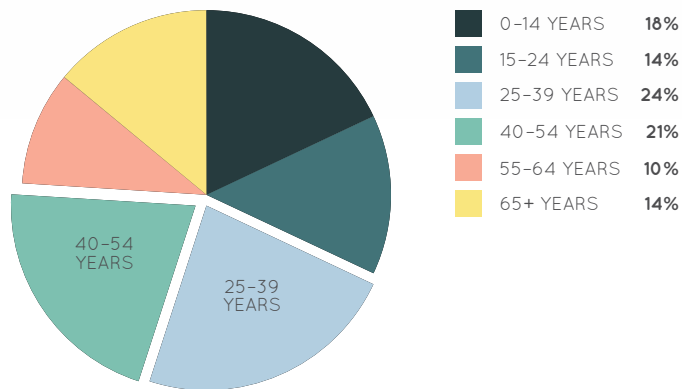

AGE PROFILE

Mt Gravatt Plaza is located 8km south of Brisbane CBD and comprises of Woolworths, Coles and 39 specialty stores. The centre is well known for its niche fresh food offer and is well supported by loyal clientele.

KEY FEATURES

43

NUMBER OF RETAILERS

140.9m

TOTAL ANNUAL SALES (\$)

12,303

GROSS LEASABLE AREA (M2)

1,140

CAR PARKS
147 ARE UNDERCOVER

3.0m

ANNUAL CUSTOMER VISITS

MAJORS

- WOOLWORTHS
- COLES

DEMOGRAPHICS

YOUNG AND MIDDLE AGE FAMILIES, SENIORS, CONVENIENCE SHOPPERS

MARKET