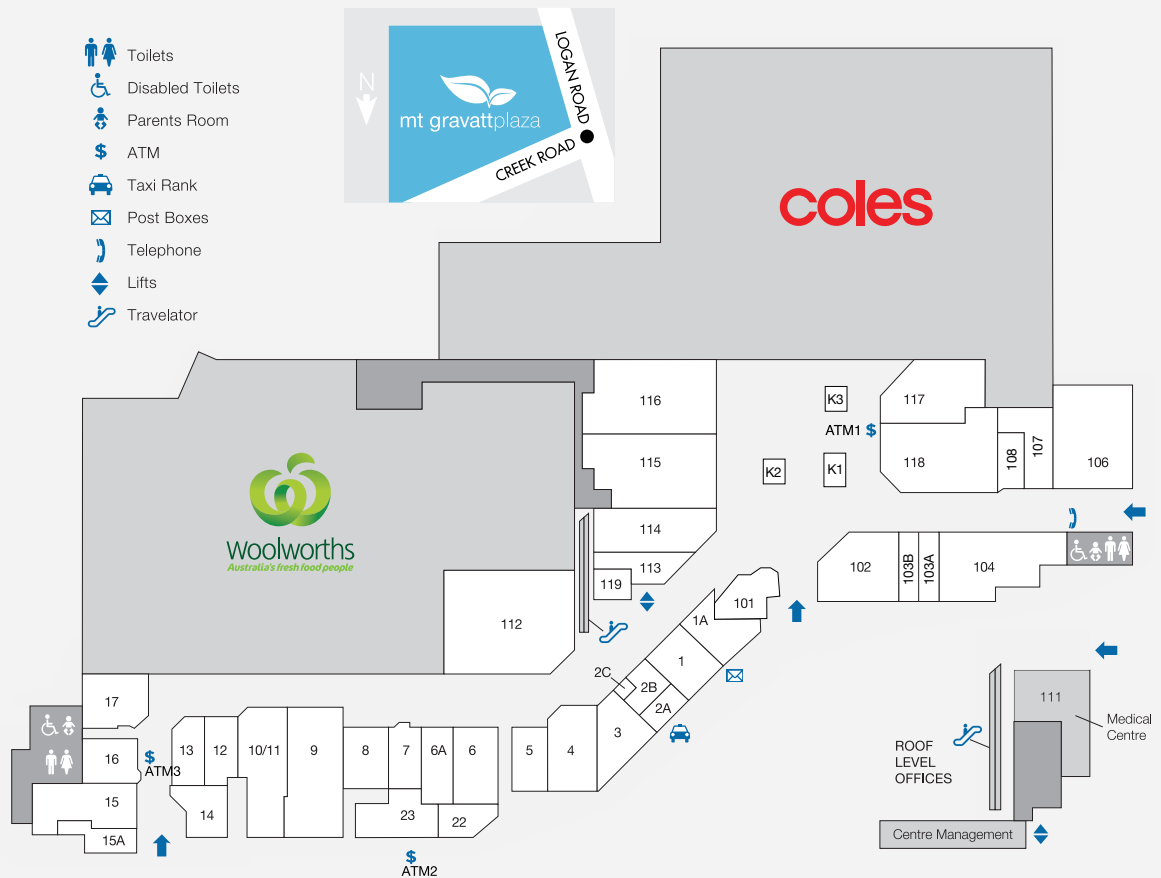

Mt Gravatt Plaza is located 8km south of Brisbane CBD and comprises of Woolworths, Coles and 39 specialty stores. The centre is well known for its niche fresh food offer and is well supported by loyal clientele.

1,140

CAR PARKS
147 ARE UNDERCOVER

2.8m

ANNUAL CUSTOMER VISITS

MAJORS

- WOOLWORTHS
- COLES

DEMOGRAPHICS

YOUNG AND MIDDLE AGE FAMILIES, SENIORS, CONVENIENCE SHOPPERS

MARKET

139,120

TRADE AREA POPULATION

mt gravatt plaza

STORE	LOCATION	STORE	LOCATION	STORE	LOCATION
MAJORS		FOOD – EAT IN / TAKEAWAY		JEWELLERY & GIFTS	
Woolworths	W	Akii Sushi	4	Jon Crosbie Jeweller	6
Coles	C	Brizstar Coffee	101	MISCELLANEOUS	
BANKS		ChatterBox Café & Lounge Bar	102	Bro Fix Phones	K1
BOQ	23	Ichii Sushi	K2	BWS	17
BOQ ATM	ATM2	Ispa Kebabs	14	Dollars and Sense	116
CBA	118	HAIR / HEALTH / BEAUTY		EB Games / Zing	114
CBA ATM	ATM1	Complete Care Doctors	111	Liquorland	117
REDI ATM	ATM3	Chempro	112	Sunshine News	15
FASHION		Mode Hairdressing and Legends	5	TSG	119
Lifeline	107	Mt Gravatt Dental	113	SERVICES	
Millers	115	OPSM	1	Australia Post	104
FRESH FOOD		Optical Superstore	16	Global Jetsetting	6A
A&M Meats	10/11	QML Pathology	112	Mt Gravatt Plaza Shoe Repairs	2C
Bakers Delight	13	Shiny Nails	2B	KC Drycleaners	2A
Crispy Carrot	9	Styles Threading	K3		
Mt Gravatt Patisserie	12	Unique Beaute' Studio	108		
VJ's Seafood	8	WeCut	103B		