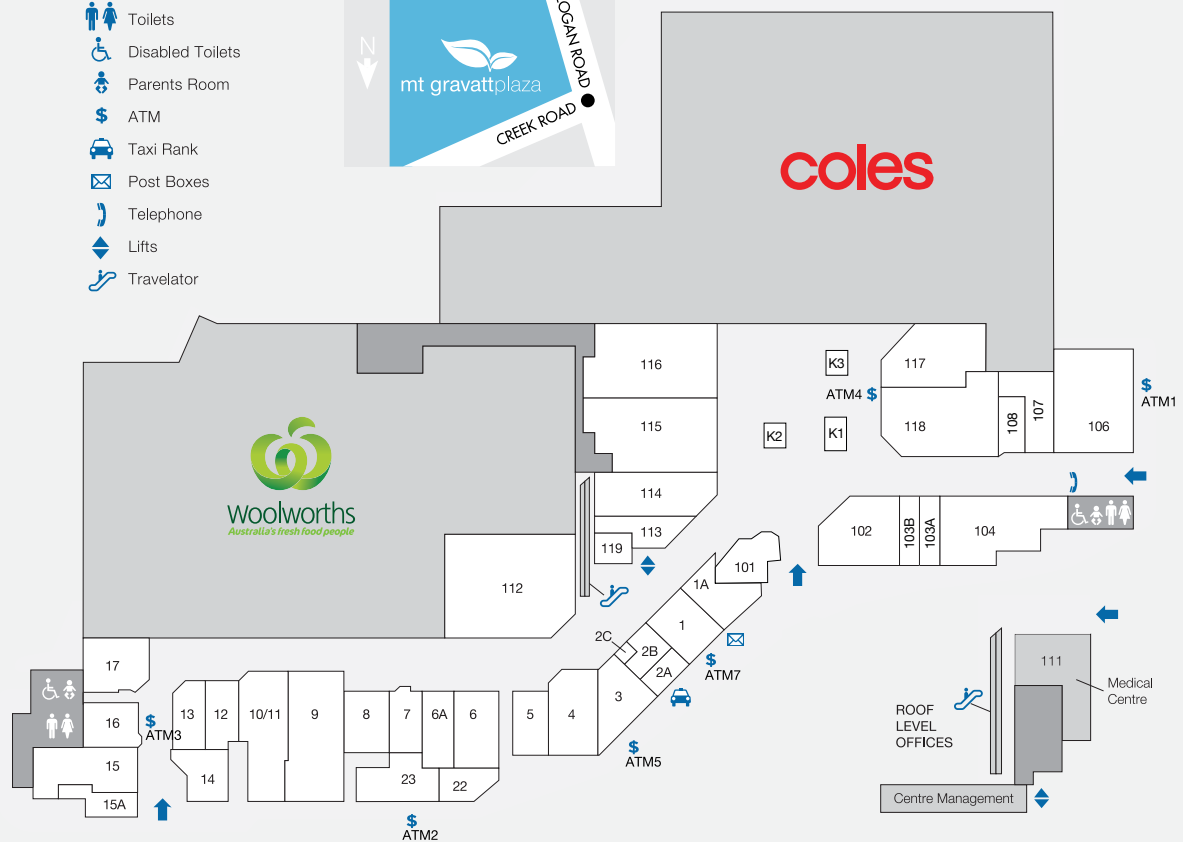

mt gravatt plaza

Mt Gravatt Plaza is located 8km south of Brisbane CBD and comprises of Woolworths, Coles and 41 specialty stores. The centre is well known for its niche fresh food offer and is well supported by loyal clientele.

1,140

CAR PARKS
147 ARE UNDERCOVER

2.8m

ANNUAL CUSTOMER VISITS

MAJORS

- WOOLWORTHS
- COLES

DEMOGRAPHICS

YOUNG AND MIDDLE AGE FAMILIES, SENIORS, CONVENIENCE SHOPPERS

MARKET

139,120

TRADE AREA POPULATION

-  Toilets
-  Disabled Toilets
-  Parents Room
-  ATM
-  Taxi Rank
-  Post Boxes
-  Telephone
-  Lifts
-  Travelator

STORE	LOCATION	STORE	LOCATION	STORE	LOCATION
MAJORS		FOOD - EAT IN / TAKEAWAY		JEWELLERY & GIFTS	
Woolworths	W	Akii Sushi	4	Jon Crosbie Jeweller	6
Coles	C	Brizstar Cafe	101	MISCELLANEOUS	
BANKS		ChatterBox Café & Lounge Bar	102	Bro Fix Phones	K1
BOQ	23	Ichii Sushi	K2	BWS	17
CBA	118	Ispa Kebabs	14	Dollars and Sense	116
Westpac	106	HAIR / HEALTH / BEAUTY		EB Games / Zing	114
Westpac ATM	ATM1	Complete Care Doctors	111	Liquorland	117
BOQ ATM	ATM2	Chempro	112	Sunshine News	15
CUA ATM	AMT3	Mode Hairdressing and Legends	5	TSG	119
CBA ATM	ATM4	Mt Gravatt Dental	113	SERVICES	
FASHION		OPSM	1	Australia Post	104
Lifeline	107	Optical Superstore	16	Global Jetsetting	6A
Millers	115	QML Pathology	112	Mt Gravatt Plaza Shoe Repairs	2C
FRESH FOOD		Shiny Nails	2B	Peerless Dry Cleaners	2A
A&M Meats	10/11	Styles Threading	K3		
Bakers Delight	13	Unique Beaute' Studio	108		
Crispy Carrot	9	WeCut	103B		
Mt Gravatt Patisserie	12				
VJ's Seafood	8				