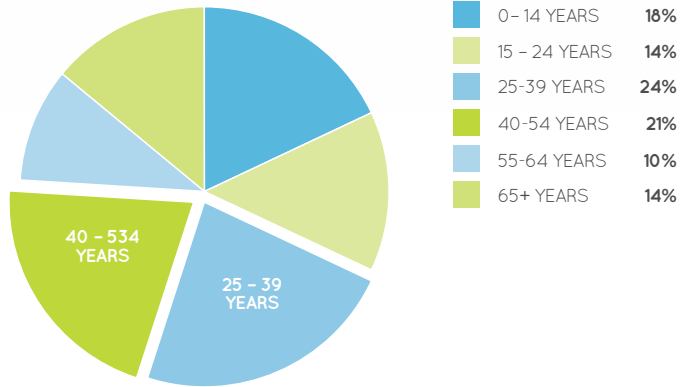

AGE PROFILE

KEY FEATURES

41

NUMBER OF RETAILERS

130m

TOTAL ANNUAL SALES (\$)

12,665

GROSS LEASABLE AREA (M2)

1,140

CAR PARKS
147 ARE UNDERCOVER

2.8m

ANNUAL CUSTOMER VISITS

MAJORS

- WOOLWORTHS
- COLES

DEMOGRAPHICS

YOUNG AND MIDDLE AGE FAMILIES, SENIORS, CONVENIENCE SHOPPERS