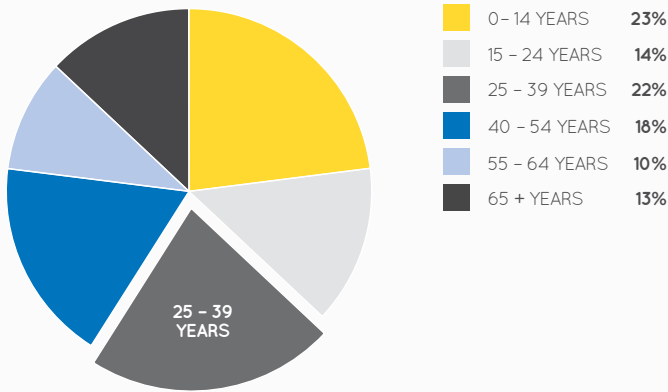

Logan Central Plaza is a community based subregional shopping centre located 25km south of Brisbane anchored by Coles and Kmart and over 50 specialty stores on one level. Situated in the heart of Logan Central, the primary trade area is characterised by young to middle aged families with a multicultural background and low levels of mobility. The well-serviced bus Interchange allows a high propensity for repeat visitation and regular top up shopping.

AGE PROFILE

KEY FEATURES

58	78.3m	16,943	1,017	3.5m
NUMBER OF RETAILERS	TOTAL ANNUAL SALES (\$)	GROSS LEASABLE AREA (M2)	CAR PARKS 295 ARE UNDERCOVER	ANNUAL CUSTOMER VISITS

MAJORS

- COLES SUPERMARKET
- KMART