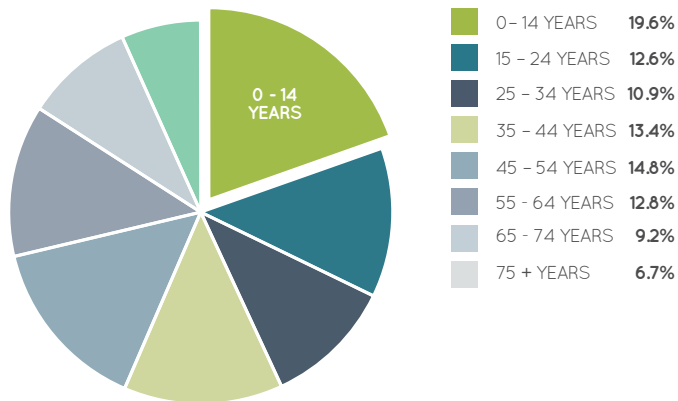

AGE PROFILE

KEY FEATURES

110

NUMBER OF RETAILERS

201m

TOTAL ANNUAL SALES (\$)

34,862

GROSS LEASABLE AREA (M2)

2,030

CAR PARKS 1,600 ARE UNDERCOVER

4.1m

ANNUAL CUSTOMER VISITS

MAJORS

- COLES
- WOOLWORTHS
- KMART
- TARGET

DEMOGRAPHICS

WHITE COLLAR, TRADES
MIDDLE-INCOME,
YOUNG FAMILIES