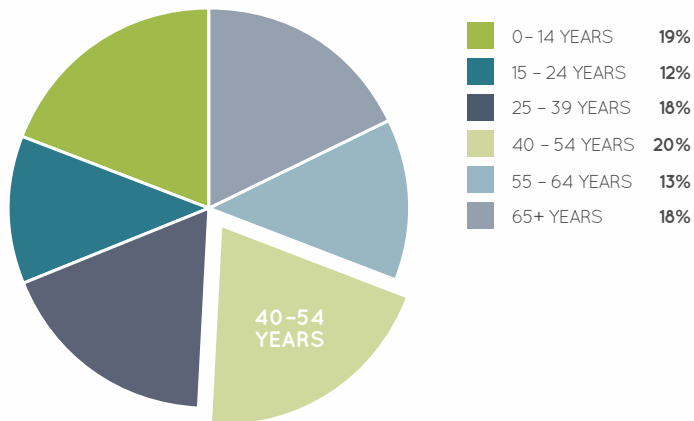

Capalaba Park has been Redland's favourite Shopping Centre since 1981. Anchored by five major retailers, the Centre is home to 110 stores, with a large number of national retailers.

The Centre has a strong tenancy mix, including fashion, retail services, fresh food and catering. With the addition of ALDI, 'The Park' is now positioned as the best retail offering in The Redlands.

AGE PROFILE

KEY FEATURES

110

NUMBER OF RETAILERS

254m

TOTAL ANNUAL SALES (\$)

34,908

GROSS LEASABLE AREA (M2)