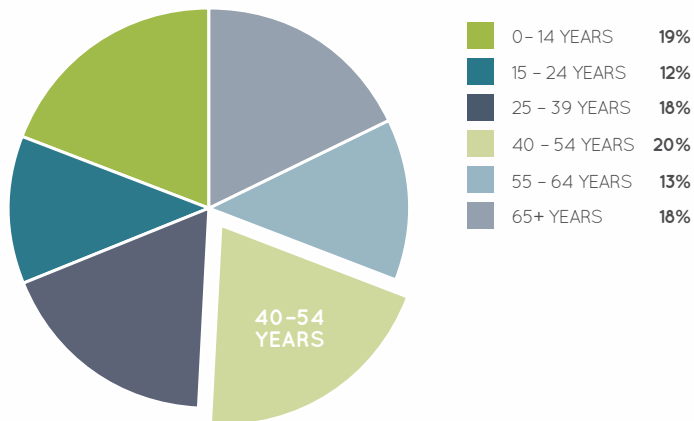

Capalaba Park has been Redland's favourite Shopping Centre since 1981. Anchored by five major retailers, the Centre is home to 110 stores, with a large number of national retailers.

The Centre has a strong tenancy mix, including fashion, retail services, fresh food and catering. With the addition of ALDI, 'The Park' is now positioned as the best retail offering in The Redlands.

AGE PROFILE

KEY FEATURES

110

NUMBER OF RETAILERS

232m

TOTAL ANNUAL SALES (\$)

34,908

GROSS LEASABLE AREA (M2)