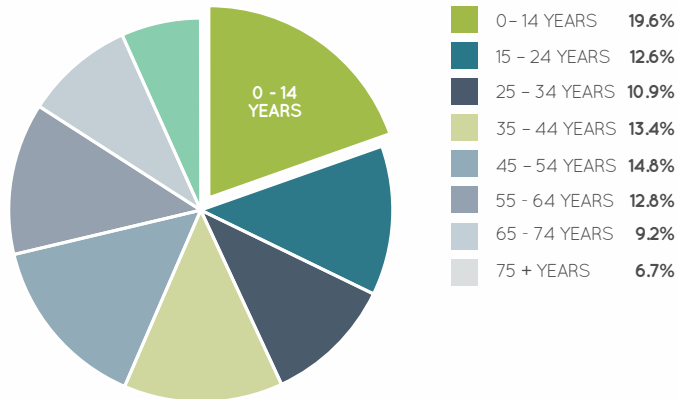

### AGE PROFILE

### KEY FEATURES

110

NUMBER OF RETAILERS

208m

TOTAL ANNUAL SALES (\$)

34,980

GROSS LEASABLE AREA (M2)

2,030