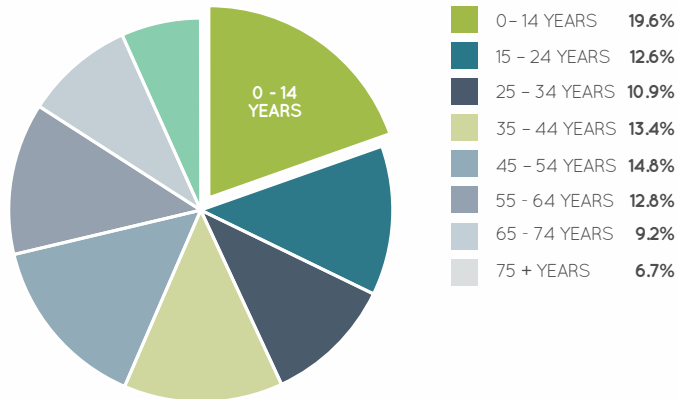

AGE PROFILE

KEY FEATURES

108

NUMBER OF RETAILERS

199m

TOTAL ANNUAL SALES (\$)

34,980

GROSS LEASABLE AREA (M2)

2,030

CAR PARKS
1,600 ARE UNDERCOVER

3.91m

ANNUAL CUSTOMER VISITS

MAJORS

- COLES
- WOOLWORTHS
- KMART
- TARGET

DEMOGRAPHICS

WHITE COLLAR, TRADES
MIDDLE-INCOME,
YOUNG FAMILIES