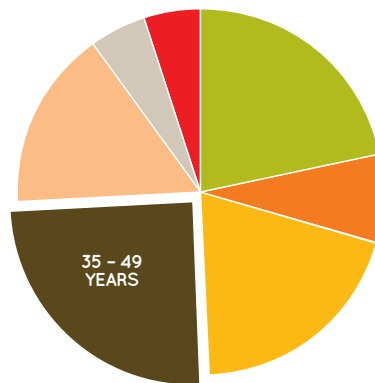

AGE PROFILE

0 - 14 YEARS	22%
15 - 19 YEARS	8%
20 - 34 YEARS	20%
35 - 49 YEARS	25%
50 - 64 YEARS	16%
65 - 74 YEARS	5%
75 + YEARS	5%

KEY FEATURES

65

NUMBER OF
RETAILERS

77m

TOTAL ANNUAL SALES (\$)

17,675