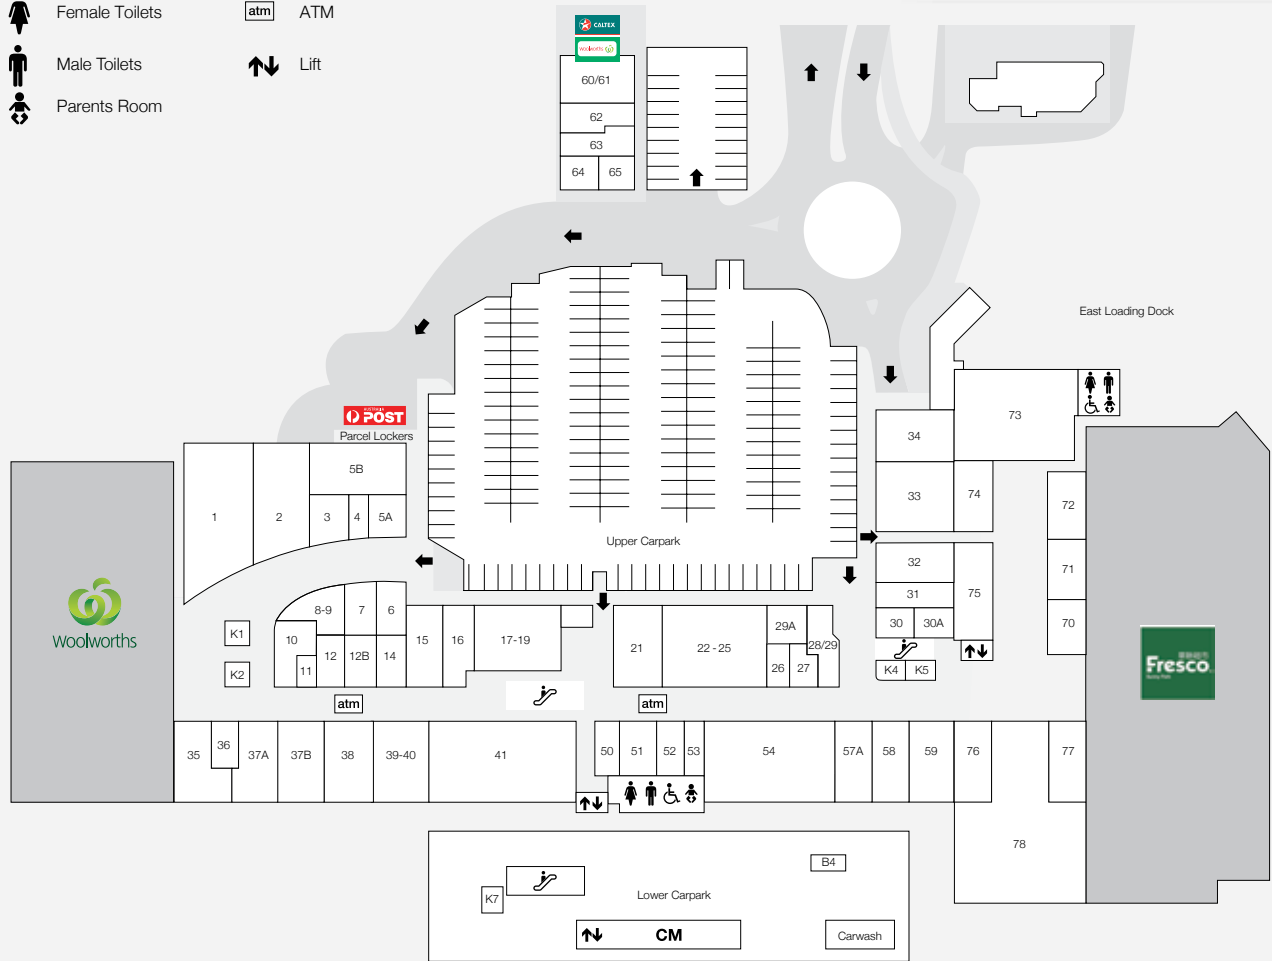

## DEMOGRAPHICS

YOUNG FAMILIES,  
ASIAN MARKET,  
CONVENIENCE SHOPPERS

MARKET

198,292

TRADE AREA POPULATION

-  Entry/Exit
-  Disabled Toilets
-  Female Toilets
-  Male Toilets
-  Parents Room
-  Centre Management
-  Travelator
-  ATM
-  Lift