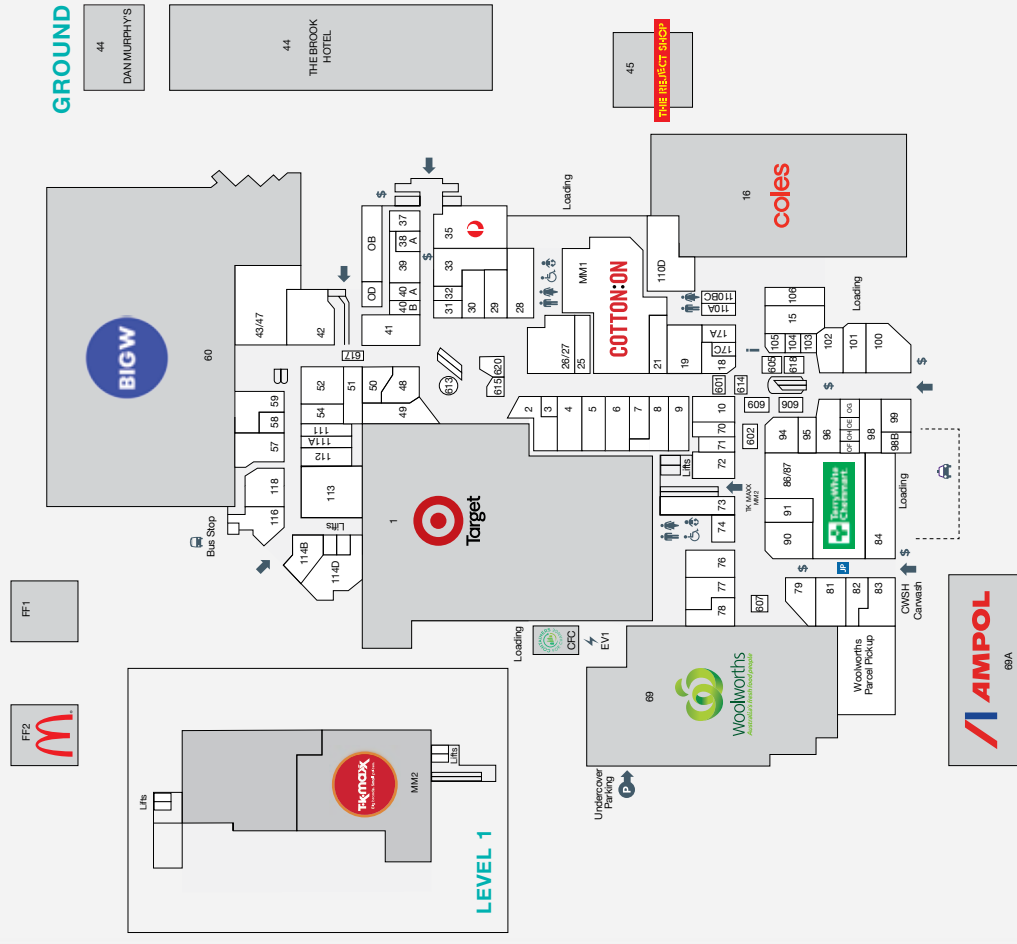

STORE	LOCATION	STORE	LOCATION	STORE	LOCATION
MAJORS / MINI MAJORS		HOMEWARES & GIFTS			
Big W	60	Kindred Boutique + Gifts	31	Peacock & Peony Cafe	104
Coles	16	Robins Kitchen	613	Shingle Inn	25
PetrolPlus	69A	Smokemart & Giftbox	116	Subway	74
Target	1	Typo	29	Sushi Honke	101
The Reject Shop	45	U-Mate	44	Sushi Hub	21
TK Maxx	MM2	JEWELLERY	79	The Brook Hotel	38A
Woolworths	69	Prouds	620	The Coffee Club	
FASHION		Wallace Bishop		Top Asian	
Bras 'N' Things	8	MEDICAL / EYEWEAR		GENERAL	
City Beach	26	Bay Audio	72	Brook Nexira News	90
Connor	41A	Brookside Family Clinic	87	Discount Station	43/47
Cotton On Mega	MM1	Laubman & Pank	76	EB Games	OH
Jacqui E	18	Mij Gentle Dentist	OB	Ride Smart	
Just Jeans	5	Oscar Wujee Eyewear	110BC	FINANCIAL	
La Moda Boutique	49	OPSM	96	ANZ Bank	83
Lowes	15	Pacific Smiles Dental	81	Bank of Queensland	59
Sportsgirl	19	QML	86/87	Bendigo Bank	114B
Sussan	48	Specsavers	73	Commonwealth Bank	100
Suzanne Grae	4	Terry White Chemmart	86/87	H & R Block	37
FOOTWEAR		The Optical Superstore	39	Heritage Bank	57
My FootDr	118	SERVICES		ITP	OD
Mathers	2	Australia Post	35	NAB	84
Spendless Shoes	6	Centre Management	OF	Suncorp	33
Suna Shoes	9	Brookside Music Academy	OE	TravelMoney Oz	82
The Athlete's Foot	10	EV Charging Station	EVI	Travelx	602
FASHION ACCESSORIES		Flight Centre Mega	82	Westpac Bank	42
Lovisa	7	Healers Massage	111	HAIRDRESSERS & BEAUTY	
Strandbags	50	Meridian Massage	95	Aldos	40B
FRESH FOOD / LIQUOR		Mister Mimit	K6	CutXpress	54
Bakers Delight	17A	Mobile Experts	K01	Ella Baché	40A
BWS	102	Optus	110A	Forever Nails	32
Dan Murphy's	44	Police Beat	98B	Forever Nails Beauty Lounge	106
HealthShop	91	Ray White	99	H.T Barbershop	17C
Liquorland	110D	Star Car Wash	CWSH	Kasha Barbers	58
FOOD - EAT IN / TAKEAWAY		Telstra Store	98	Magic Thread	618
Boost Juice	615	T-Mate Mobile Accessories	3	Price Attack	77
Carpe Diem	105	T Shine Case	617	ProfessionNail	112
Donut King	K7	Vodafone	103	S&S Hair & Beauty	51
Ispa Kebabs	30			Shehnaz Beauty	111A
Jaylano's	FF1			SILK Laser Clinics	71
McDonald's	FF2			Stefan	614
Orange Tea	614				

LEASING ENQUIRIES

GLENN HINCHEY Portfolio Leasing Manager
M 0413 200 008
E ghinchey@retailfirst.com.au