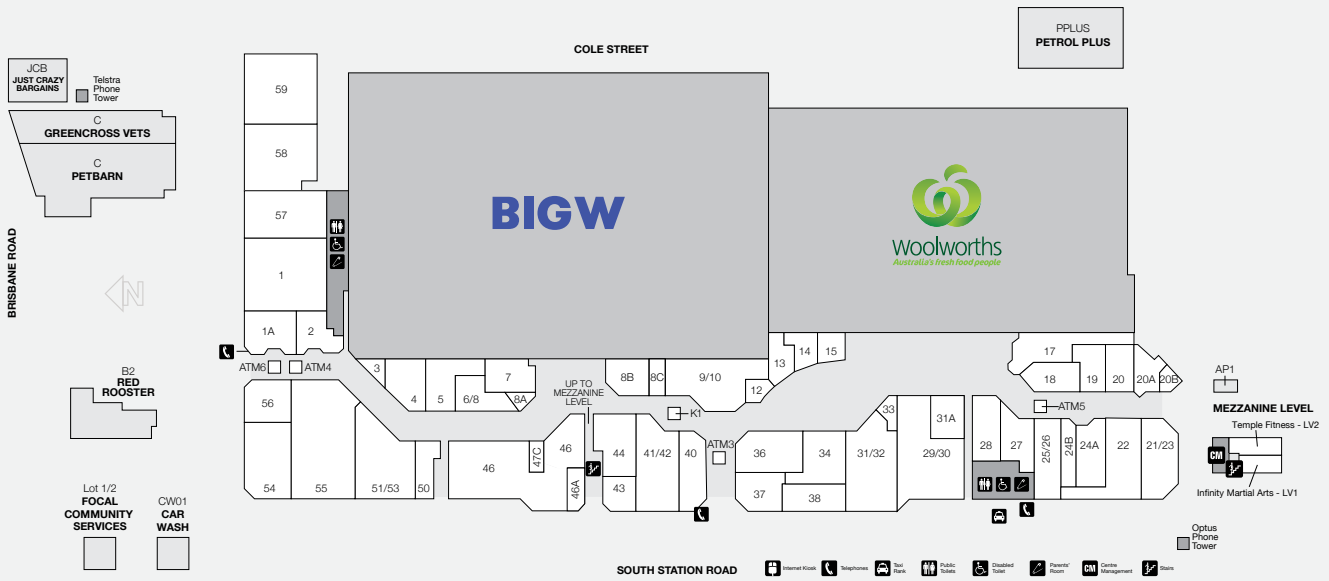

## DEMOGRAPHICS

YOUNG FAMILIES,  
BLUE COLLAR WORKERS

MARKET

111,455

TRADE AREA POPULATION

# BOOVAL FAIR

STORE	LOCATION	STORE	LOCATION	STORE	LOCATION
<b>MAJORS</b>		<b>FASHION - FEMALE</b>		<b>GENERAL</b>	
BIG W		Millers	5	Booval Nextra News	51/53
Woolworths		Rockmans	36	Chempro Chemists	29/30
<b>BANKS &amp; FINANCIAL</b>		<b>FASHION - MALE</b>		EB Games	27
ATMx	ATM3	Lowes Menswear	9/10	Go Dollars	46
ATMx	ATM6	<b>FOOTWEAR</b>		Helloworld Travel	20A
ATM2GO	ATM5	Williams the Shoeman	44	Infinity Martial Arts	LV1
Commonwealth Bank ATM	ATM4	<b>JEWELLERY &amp; GIFTS</b>		Just Crazy Bargains	JCB
<b>FOOD EAT IN &amp; TAKEAWAY</b>		Prouds The Jewellers	18	Lifeline	55
A1 Sushi	47C	<b>HAIR &amp; BEAUTY</b>		Petbarn	C
Asian Delight	13	Bella Nails	8B	Police Beat	46A
Booval Bakehouse and Patisserie	2	Booval Gentlemen's Barber	20B	Temple Fitness	LV2
Diggers Delight	14	Gaye's Hair Fashions	20	Tobacco Station	3
Donut King	33	Gorgeous Nails Bar	24A	<b>MOBILE PHONES</b>	
Origin Kebabs	15	Grace Beauty & Threading	50	Blitz Mobile	K1
Red Rooster	B2	Kaka Quick Cut	8C	Yes! Optus	7
Subway	1A	Rany's Massage	19	<b>OPTICAL</b>	
Umi Fusion	12	Supercuts Hairdressing	37	LensPro	24B
<b>FRESH FOOD / LIQUOR</b>		<b>HOMEWARES</b>		OPSM	40
BWS	17	JSL Tech, Sales and Repairs	4		
Fresh Country Markets	31/32	Robins Kitchen	28		

STORE	LOCATION
<b>SERVICES</b>	
Australia Post	22
Australia Post	
24/7 Parcel Lockers	AP1
Bay Audio	31A
Booval Fair Medical and Therapy Centre	59
Focal Community Services	Lot 1/2
Greencross Vets	C
Mister Minit	8A
Oz Car Wash Booval	CW01
Petrol Plus	PPLUS
SunDoctors	43