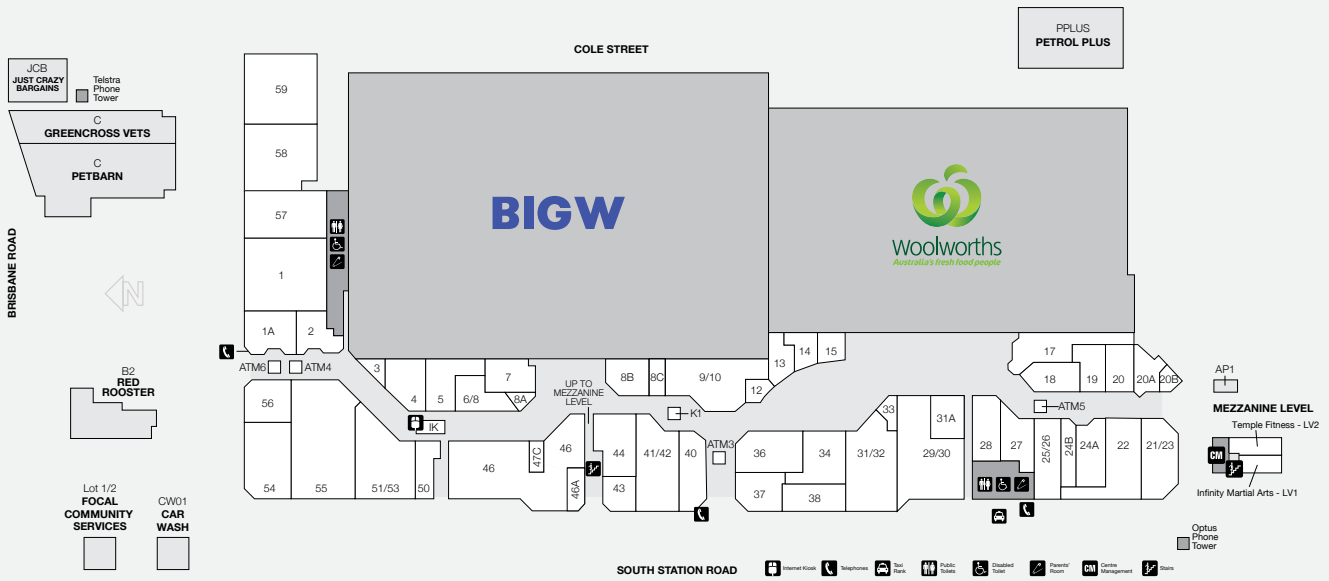

## DEMOGRAPHICS

YOUNG FAMILIES,  
BLUE COLLAR WORKERS

MARKET

111,455

TRADE AREA POPULATION

# BOOVAL FAIR

STORE	LOCATION	STORE	LOCATION	STORE	LOCATION
<b>MAJORS</b>		<b>FASHION - FEMALE</b>		<b>GENERAL</b>	
BIG W		Millers	5	Booval Nextra News	51/53
Woolworths		Rockmans	36	Chempro Chemists	29/30
<b>BANKS &amp; FINANCIAL</b>		<b>FASHION - MALE</b>		EB Games	27
ATMx	ATM3	Lowes Menswear	9/10	Go Dollars	46
ATMx	ATM6	<b>FOOTWEAR</b>		Helloworld Travel	20A
ATM2GO	ATM5	Williams the Shoeman	44	Infinity Martial Arts	LV1
Commonwealth Bank ATM	ATM4	<b>JEWELLERY &amp; GIFTS</b>		Just Crazy Bargains	JCB
<b>FOOD EAT IN &amp; TAKEAWAY</b>		Prouds The Jewellers	18	Lifeline	55
A1 Sushi	47C	<b>HAIR &amp; BEAUTY</b>		Petbarn	C
Asian Delight	13	Bella Nails	8B	Police Beat	46A
Booval Bakehouse and Patisserie	2	Booval Gentlemen's Barber	20B	Temple Fitness	LV2
Diggers Delight	14	Gaye's Hair Fashions	20	Tobacco Station	3
Donut King	33	Gorgeous Nails Bar	24A	<b>MOBILE PHONES</b>	
Origin Kebabs	15	Grace Beauty & Threading	50	Blitz Mobile	K1
Red Rooster	B2	Rany's Massage	19	Yes! Optus	7
Subway	1A	Supercuts Hairdressing	37	<b>OPTICAL</b>	
The Coffee Club	41/42	<b>HOMEWARES</b>		LensPro	24B
<b>FRESH FOOD / LIQUOR</b>		JSL Tech, Sales and Repairs	4	OPSM	40
BWS	17	Robins Kitchen	28		
Fresh Country Markets	31/32				

STORE	LOCATION
<b>SERVICES</b>	
4Cyte Pathology	59
Australia Post	22
Australia Post	
24/7 Parcel Lockers	AP1
Bay Audio	31A
Booval Fair Medical and Therapy Centre	59
Focal Community Services	Lot 1/2
Greencross Vets	C
Internet Kiosk	IK
Mister Minit	8A
Oz Car Wash Booval	CW01
Petrol Plus	PPLUS
SunDoctors	43