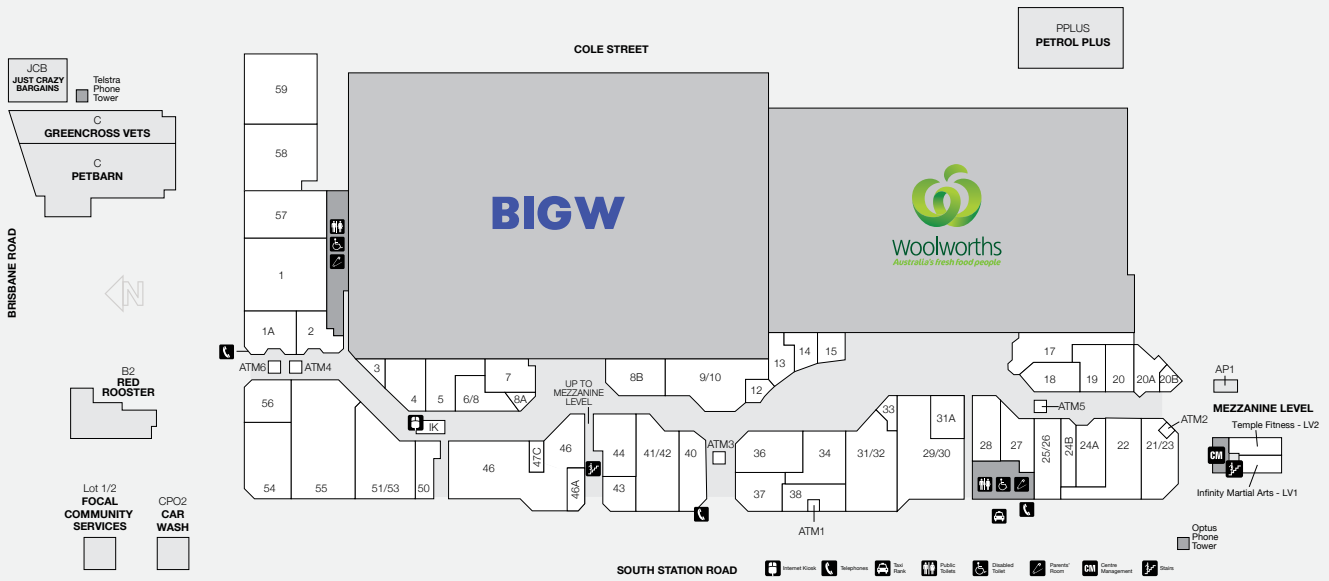

## DEMOGRAPHICS

YOUNG FAMILIES,  
BLUE COLLAR  
WORKERS

MARKET

123,563

TRADE AREA POPULATION

# BOOVAL FAIR

STORE	LOCATION	STORE	LOCATION	STORE	LOCATION
<b>MAJORS</b>		<b>FRESH FOOD / LIQUOR</b>		<b>HOMEWARES</b>	
BIG W		BWS	17	Robins Kitchen	28
Woolworths		Harvest Markets	31/32		
<b>BANKS &amp; FINANCIAL</b>		Whitwicky Meats	34	<b>GENERAL</b>	
ATMx	ATM3	<b>FASHION - ACCESSORIES</b>		Booval Nextra News	51/53
ATMx	ATM6	Strandbags	6/8	EB Games	27
ATM2GO	ATM5	<b>FASHION - FEMALE</b>		Go Dollars	46
BOQ	38	Millers	5	Helloworld Travel	20A
BOQ ATM	ATM1	Rockmans	36	Infinity Martial Arts	LV1
CBA ATM	ATM4	<b>FASHION - MALE</b>		Just Crazy Bargains	JCB
Heritage Bank	21/23	Lowes Menswear	9/10	Lifeline	55
Heritage Bank ATM	ATM2	<b>FOOTWEAR</b>		Petbarn	C
<b>FOOD EAT IN &amp; TAKEAWAY</b>		Williams the Shoemen	44	Police Beat	46A
A1 Sushi	47C	<b>JEWELLERY &amp; GIFTS</b>		Star Discount Chemist	29/30
Asian Delight	13	Prouds The Jewellers	18	Temple Fitness	LV2
Booval Bakehouse and Patisserie	2	<b>HAIR &amp; BEAUTY</b>		Tobacco Station	3
The Cheesecake Shop	57	Amaze Beauty	50	<b>MOBILE PHONES</b>	
The Coffee Club	41/42	Booval Gentlemen's Barber	20B	Yes! Optus	7
Diggers Delight	14	Gaye's Hair Fashions	20		
Donut King	33	Healers Therapy	19		
Meet 'N' Eat Café	12	Supercuts Hairdressing	37		
Origin Kebabs	15	Vibe Nail Studios	24A		
Red Rooster	B2				
Subway	1A				

STORE	LOCATION
<b>OPTICAL</b>	
Lens Pro	24B
OPSM	40
<b>SERVICES</b>	
4Cyte Pathology	59
Australia Post	22
Australia Post	24/7 Parcel Lockers
AP1	
Bay Audio	31A
Booval Fair Car Wash	CP02
Booval Fair Medical and Therapy Centre	59
Focal Community Services	Lot 1/2
Greencross Vets	C
Internet Kiosk	IK
Mister Minit	8A
Petrol Plus	PPLUS
SunDoctors	43