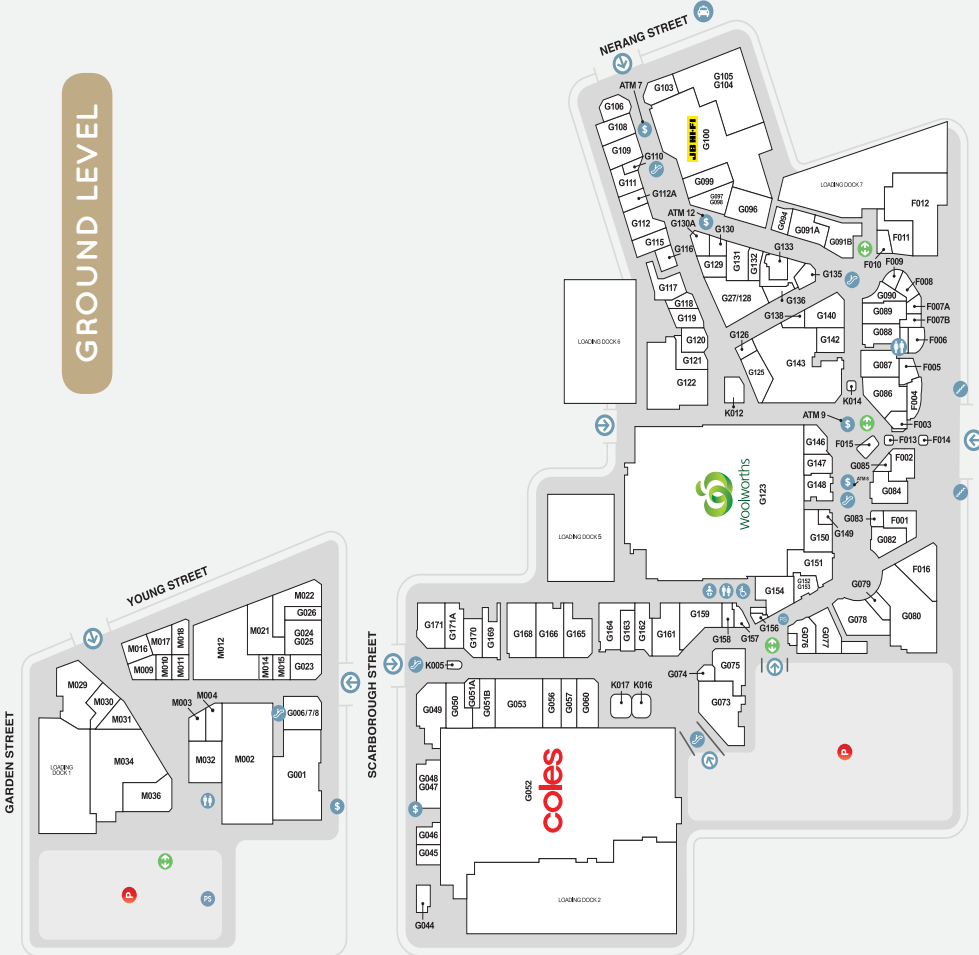

341,000

TRADE AREA POPULATION*

LEVEL ONE

BASEMENT

GROUND LEVEL

- Parking
- Disabled Toilets
- Lifts
- Stairs
- Toilets
- Customer Service Desk
- Escalators
- Parents Room
- Buses
- Taxi
- Entry
- ATM
- 36 Marine Parade Commercial Tower Foyer
- Paystations