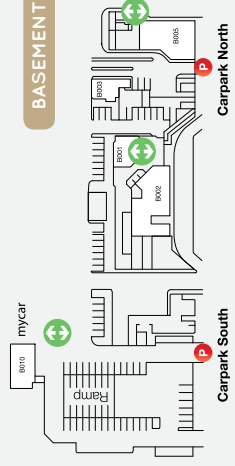

341,000

TRADE AREA POPULATION*

LEVEL ONE

BASEMENT

GROUND LEVEL

- Parking
- Disabled Toilets
- Lifts
- Stairs
- Toilets
- Customer Service Desk
- Escalators
- Parents Room
- Buses
- Taxi
- Entry
- ATM
- 36 Marine Parade Commercial Tower Foyer
- Paystations