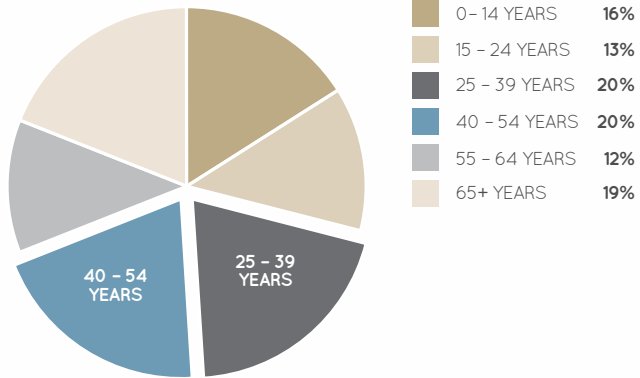

AGE PROFILE

Australia Fair is the shopping hub of the Gold Coast CBD, providing an appealing mix of retail, leisure and entertainment.

With the evolution of the official Southport CBD and an associated boost in local economic indicators, Australia Fair is capitalising on its central location to leverage incredible retail opportunities for those who share the vision in establishing themselves in a progressive, urban city centre.

KEY FEATURES

215

NUMBER OF RETAILERS*

248m

TOTAL ANNUAL SALES (\$)*

54,200

GROSS LEASABLE AREA (M2)*

2111