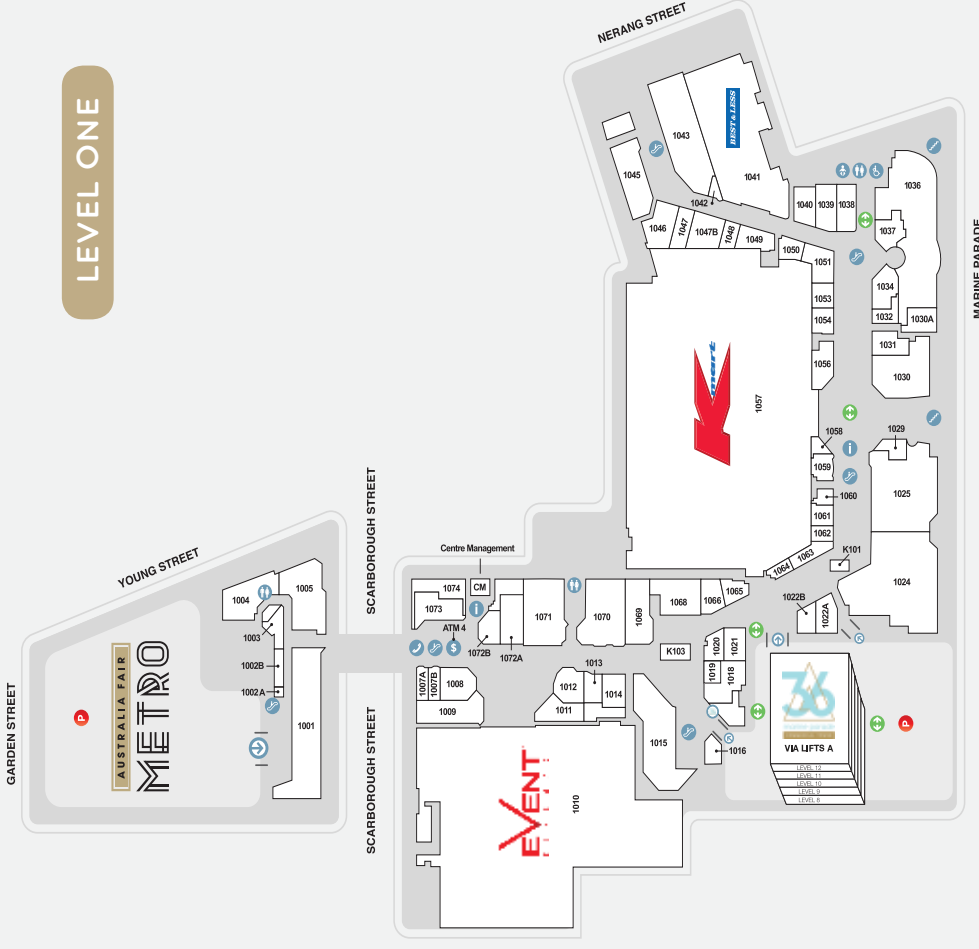

CAR PARKS*

13m

ANNUAL CUSTOMER VISITS*

MAJORS

- COLES
- WOOLWORTHS
- KMART
- EVENT CINEMAS

DEMOGRAPHICS

CBD WORKERS, STUDENTS, YOUNG FAMILIES, SENIORS, ASIAN MARKET, TOURISTS

MARKET

341,000

TRADE AREA POPULATION*

LEVEL ONE

BASEMENT

GROUND LEVEL

- Parking
- Disabled Toilets
- Lifts
- Stairs
- Toilets
- Customer Service Desk
- Escalators
- Parents Room
- Buses
- Taxi
- Entry
- ATM
- 36 Marine Parade Commercial Tower Foyer
- Paystations